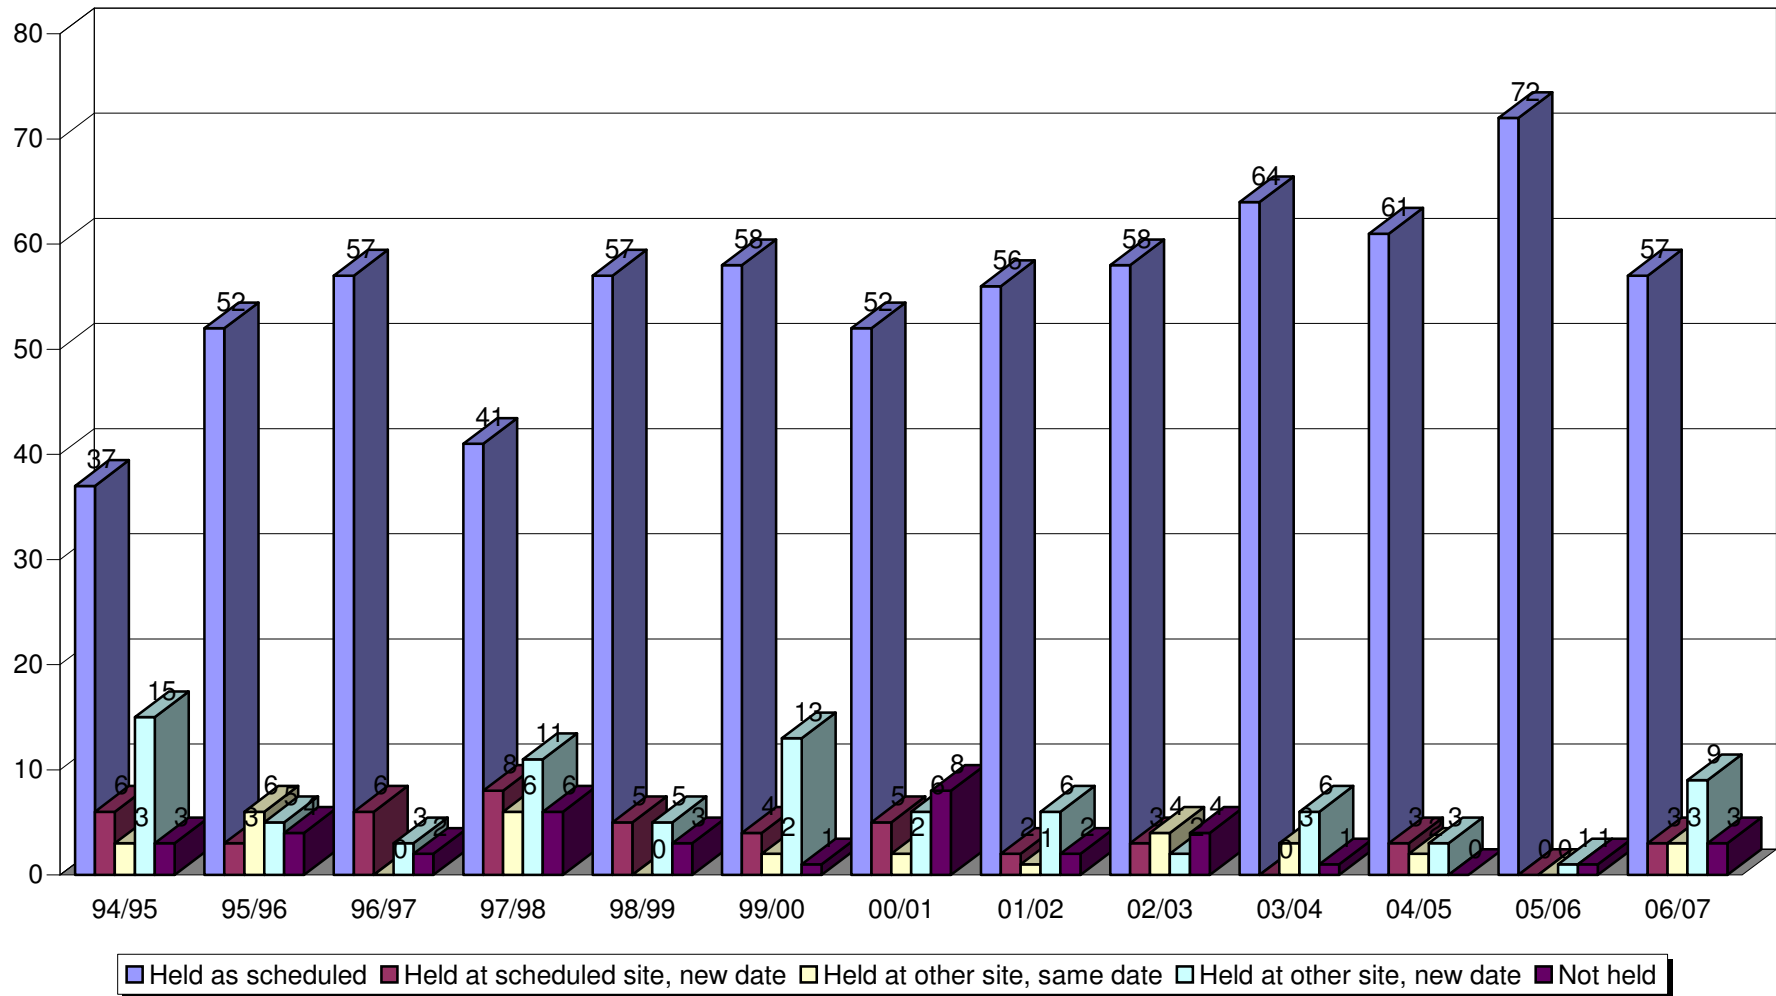

Analysis of the Alpine FIS World Cup (cancellations, postponements, etc.)

0

Ladies	94/95	95/96	96/97	97/98	98/99	99/00	00/01	01/02	02/03	03/04	04/05	05/06	06/07
Held as scheduled	24	25	27	16	27	27	26	26	26	30	28	35	26
Held at scheduled site, new date	3	1	3	5	5	4	4	2	2	0	1	0	2
Held at other site, same date	2	3	0	3	0	2	0	1	2	2	2	0	2
Held at other site, new date	2	4	1	7	2	6	3	3	2	3	2	1	5
Not held	1	1	2	4	2	1	3	2	2	0	0	0	1
Scheduled	32	34	33	35	36	40	36	34	34	35	33	36	36

Men	94/95	95/96	96/97	97/98	98/99	99/00	00/01	01/02	02/03	03/04	04/05	05/06	06/07
Held as scheduled	13	27	30	25	30	31	26	30	32	34	33	36	30
Held at scheduled site, new date	3	2	3	3	0	0	1	0	1	0	2	0	1
Held at other site, same date	1	3	0	3	0	0	2	0	2	1	0	0	1
Held at other site, new date	13	1	2	4	3	7	3	3	0	3	1	0	4
Not held	2	3	0	2	1	0	5	0	2	1	0	1	2
Scheduled	32	36	35	37	34	38	37	33	37	39	36	37	38

Nations Team Event	94/95	95/96	96/97	97/98	98/99	99/00	00/01	01/02	02/03	03/04	04/05	05/06	06/07
Held as scheduled												1	1
Scheduled												1	1

Ladies & Men	94/95	95/96	96/97	97/98	98/99	99/00	00/01	01/02	02/03	03/04	04/05	05/06	06/07
Held as scheduled	37	52	57	41	57	58	52	56	58	64	61	72	57
Held at scheduled site, new date	6	3	6	8	5	4	5	2	3	0	3	0	3
Held at other site, same date	3	6	0	6	0	2	2	1	4	3	2	0	3
Held at other site, new date	15	5	3	11	5	13	6	6	2	6	3	1	9
Not held	3	4	2	6	3	1	8	2	4	1	0	1	3
Scheduled	64	70	68	72	70	78	73	67	71	74	69	74	75

Ladies & Men