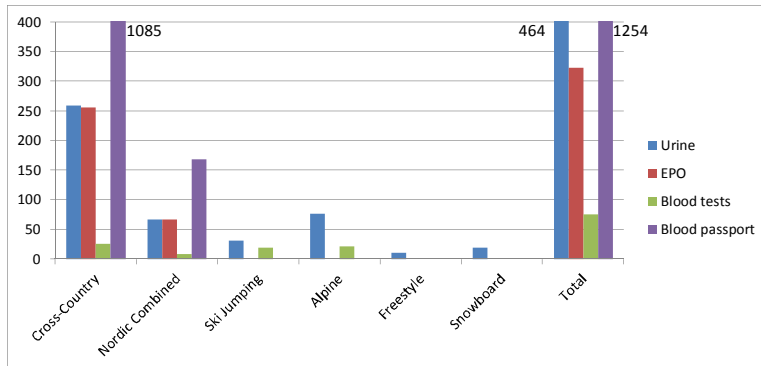

### FIS Out-of-Competition Tests Season 2010/2011 until 20th February 2011

	Urine	EPO	Blood tests	Blood passport
Cross-Country	259	256	26	1085
Nordic Combined	67	67	9	169
Ski Jumping	31		19	
Alpine	77		22	
Freestyle	11			
Snowboard	19			
<b>Total</b>	<b>464</b>	<b>323</b>	<b>76</b>	<b>1254</b>

### FIS In-Competition Tests Season 2010/2011 until 20th February 2011

	Urine	EPO
Cross-Country	144	144
Nordic Combined	18	18
Ski Jumping	18	
Alpine	42	
Freestyle	48	
Snowboard	48	
<b>Total</b>	<b>318</b>	<b>162</b>

### WADA Out-of-Competition Tests Season 2010/2011 until 20th February 2011

	Urine	EPO	Blood tests
Cross-Country	57	45	20
Nordic Combined	9	8	10
Ski Jumping			
Alpine	11		10
Freestyle	5		
Snowboard	5		
<b>Total</b>	<b>87</b>	<b>53</b>	<b>40</b>