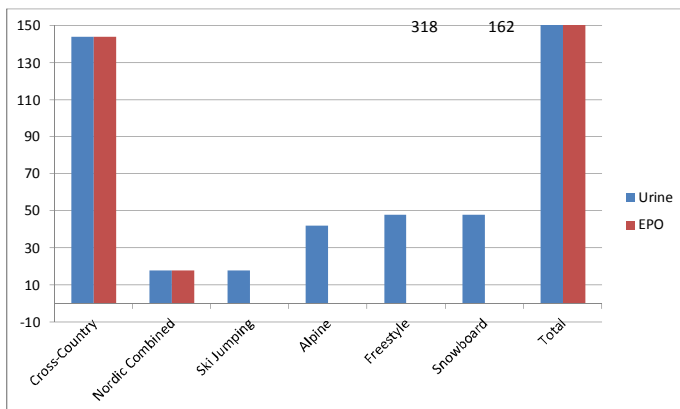

### FIS Out-of-Competition Tests Season 2010/2011 until 20th February 2011

	Urine	EPO	Blood tests	Blood passport
Cross-Country	259	256	26	1085
Nordic Combined	67	67	9	169
Ski Jumping	31		19	
Alpine	77		22	
Freestyle	11			
Snowboard	19			
<b>Total</b>	<b>464</b>	<b>323</b>	<b>76</b>	<b>1254</b>

### FIS In-Competition Tests Season 2010/2011 until 20th February 2011

	Urine	EPO
Cross-Country	144	144
Nordic Combined	18	18
Ski Jumping	18	
Alpine	42	
Freestyle	48	
Snowboard	48	
<b>Total</b>	<b>318</b>	<b>162</b>

### WADA Out-of-Competition Tests Season 2010/2011 until 20th February 2011

	Urine	EPO	Blood tests
Cross-Country	57	45	20
Nordic Combined	9	8	10
Ski Jumping			
Alpine	11		10
Freestyle	5		
Snowboard	5		
<b>Total</b>	<b>87</b>	<b>53</b>	<b>40</b>