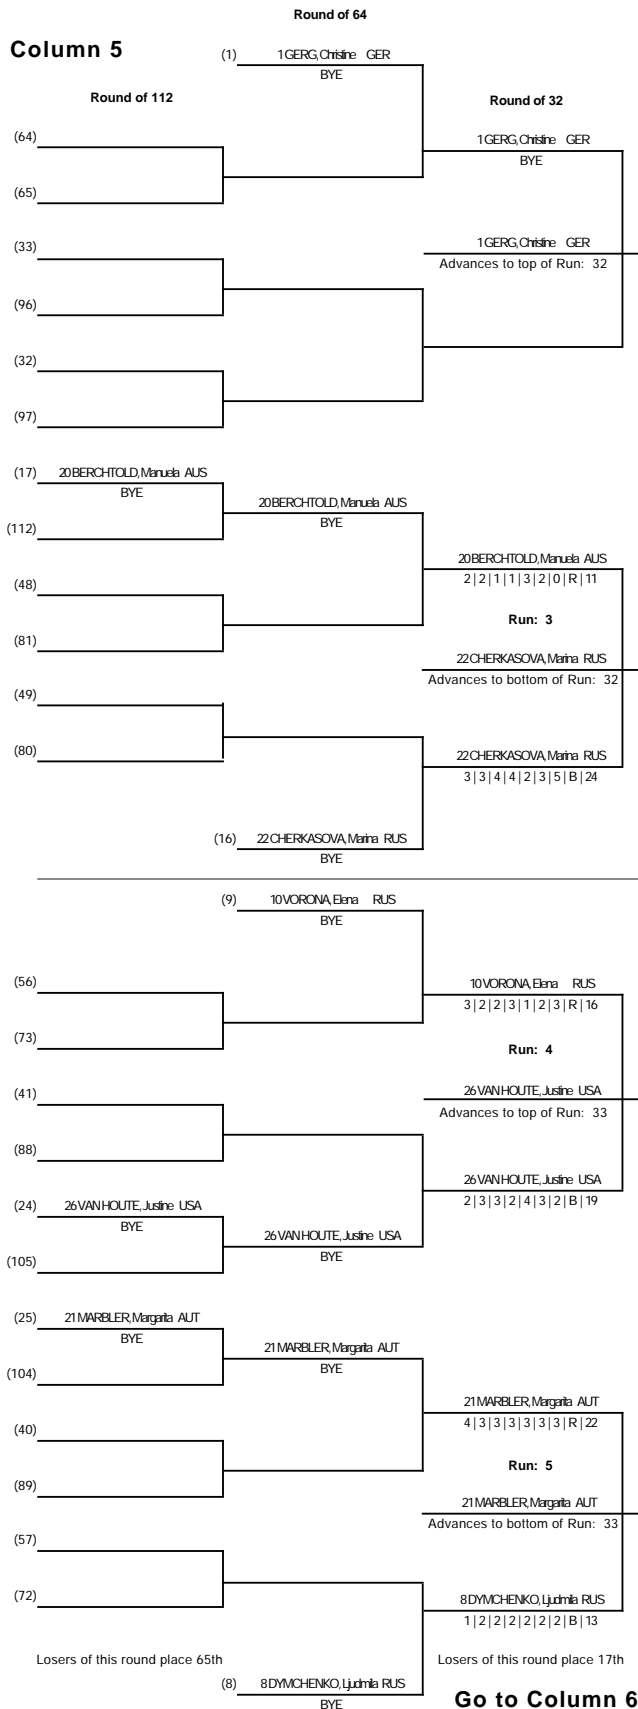

Women's Dual Mogul Qualification

Blackcomb, CAN - 2002 SUZUKI Freestyle FIS World Cup

Women's Dual Mogul Qualification

Blackcomb, CAN - 2002 SUZUKI Freestyle FIS World Cup