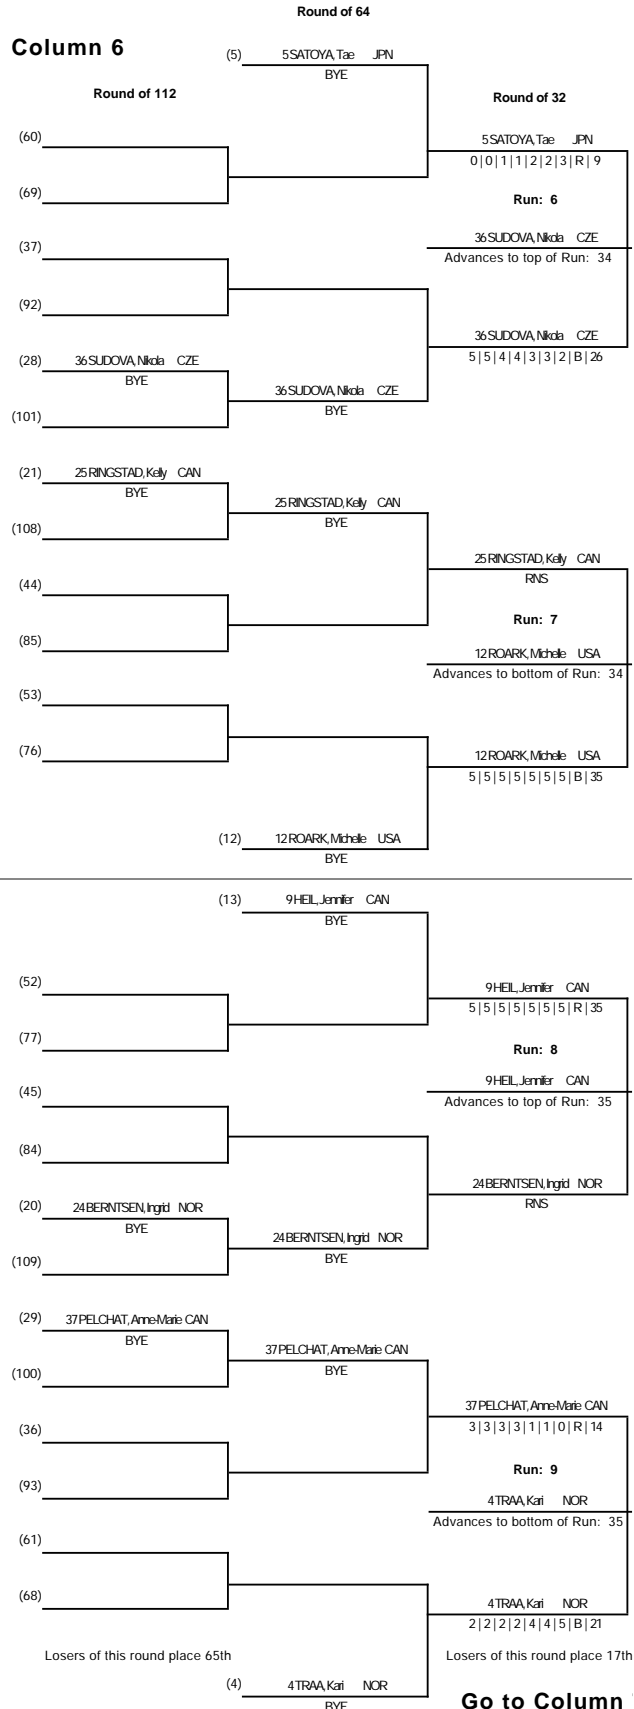

Women's Dual Mogul Qualification

Blackcomb, CAN - 2002 SUZUKI Freestyle FIS World Cup

Women's Dual Mogul Qualification

Blackcomb, CAN - 2002 SUZUKI Freestyle FIS World Cup