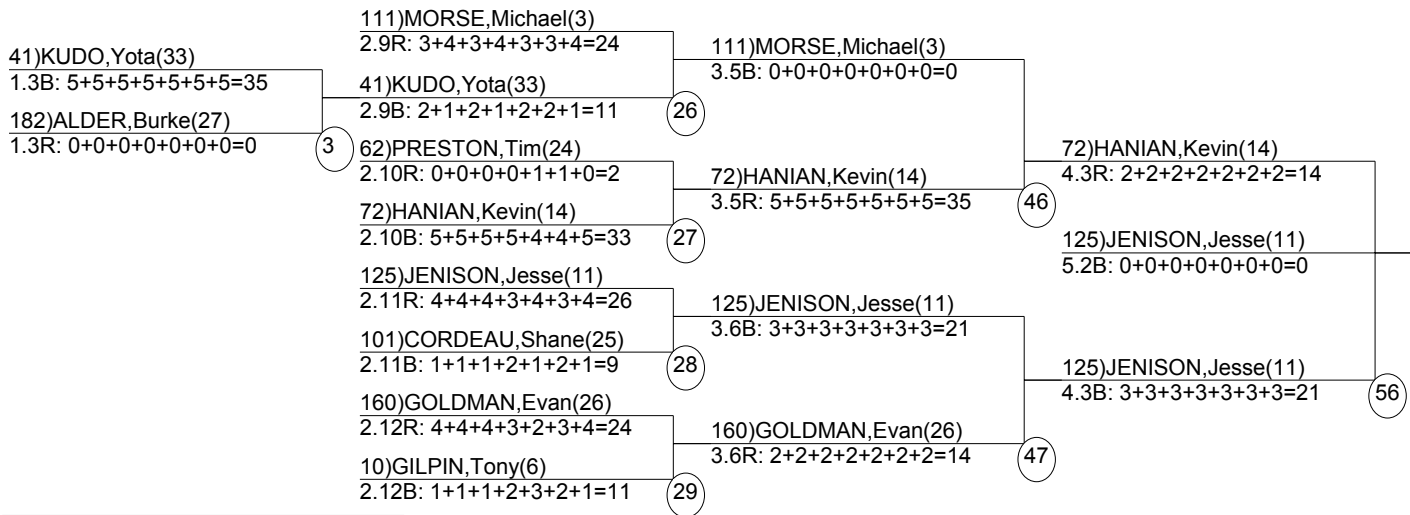

Course: Ambush
Length: 205 m
Width: 9 m
Pitch: 24 deg
Head Judge:
Chief of Calc:
Tech Delegate:

Duals2 Event Date: Dec 11, 2001 (Tue)
Female/Male (By Duals2Run-order) Time: 8:37 pm
Winter Park, CO 2001 US Freestyle Se

Male Road to Semi-Finals (5.1B)

Male Road to Semi-Finals (5.1R)

Male Road to Semi-Finals (5.2B)

Male Road to Semi-Finals (5.2R)

Female Road to Semi-Finals (4.1B)

Female Road to Semi-Finals (4.1R)

Female Road to Semi-Finals (4.2B)

Female Road to Semi-Finals (4.2R)

Male Semi-Finals

Female Semi-Finals