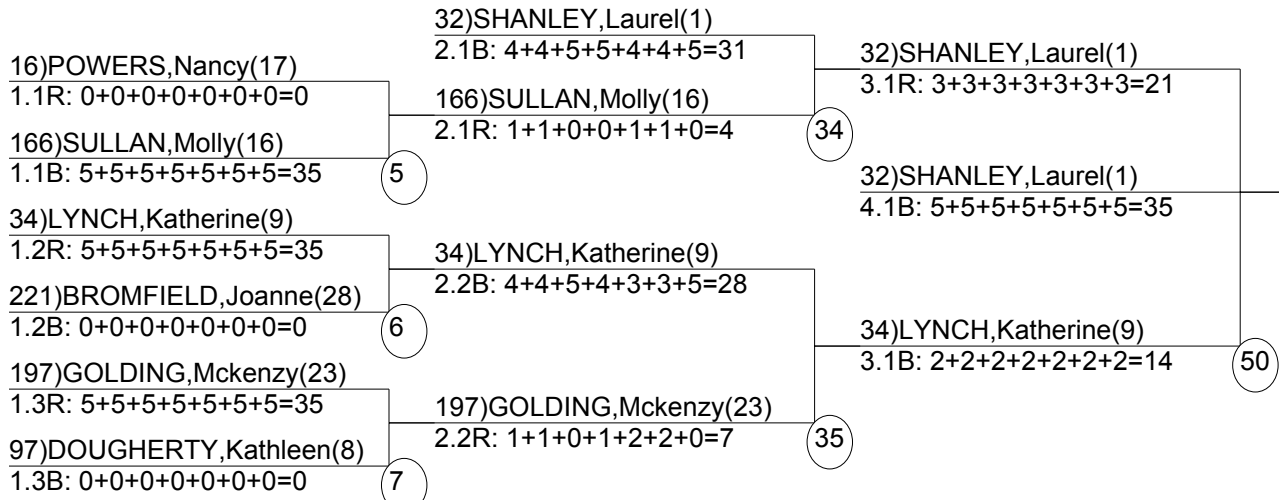

Course: Ambush
Length: 205 m
Width: 9 m
Pitch: 24 deg
Head Judge:
Chief of Calc:
Tech Delegate:

Duals2 Event Date: Dec 11, 2001 (Tue)
Female/Male (By Duals2Run-order) Time: 8:37 pm
Winter Park, CO 2001 US Freestyle Se

Male Road to Semi-Finals (5.1B)

Male Road to Semi-Finals (5.1R)

Male Road to Semi-Finals (5.2B)

Male Road to Semi-Finals (5.2R)

Female Road to Semi-Finals (4.1B)

Female Road to Semi-Finals (4.1R)

Female Road to Semi-Finals (4.2B)

Female Road to Semi-Finals (4.2R)

Male Semi-Finals

Female Semi-Finals