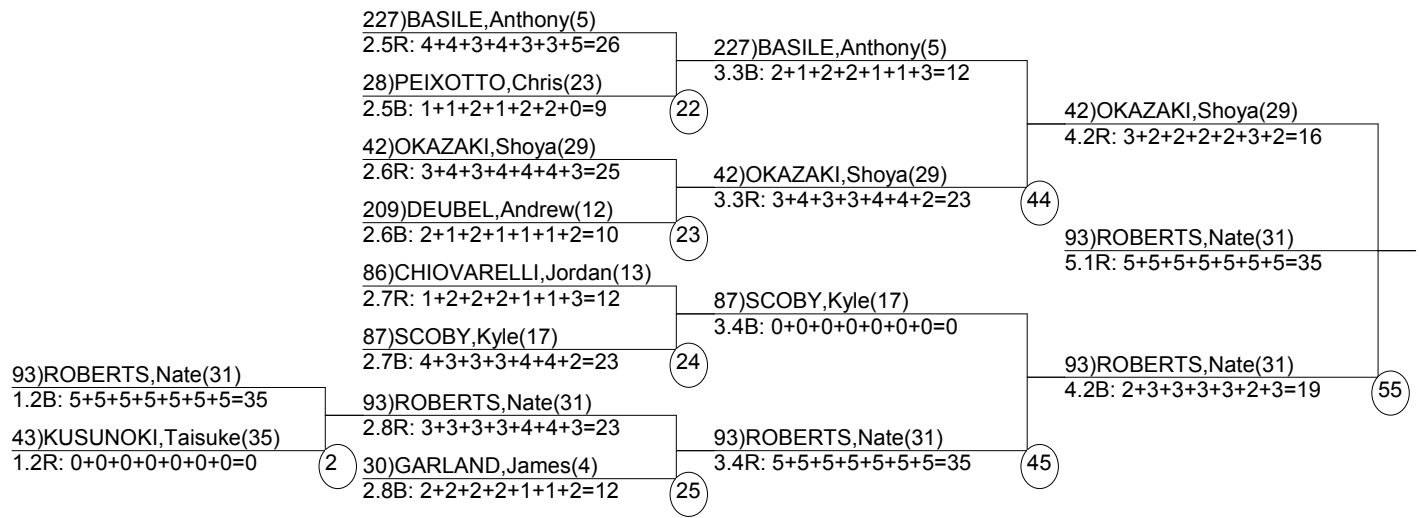

2001 US Freestyle Selections

Winter Park, CO

Saturday, December 08, 2001 ( )

Chief Judge: MCKAY, Maurice (Sonny)
Chief of Comp: WISE, Andrew
T.D.: HAYES, Andrew
Chief of Scoring: RHEAD, Stephanie
Judge 1: BATES, James
Judge 2: LOUNSBURY, Scott
Judge 3: ARCHIBALD, Mark
Judge 4: RAMIREZ, Don
Judge 5: ELLIS, Christopher
Judge 6: SCHAEFER, Thomas
Judge 7: DALLY, Jeffrey

Course: Ambush
Length: 205 m
Width: 9 m
Pitch: 24 deg
Head Judge:
Chief of Calc:
Tech Delegate:

Duals2 Event Date: Dec 11, 2001 (Tue)
Female/Male (By Duals2Run-order) Time: 8:37 pm
Winter Park, CO 2001 US Freestyle Se

Male Road to Semi-Finals (5.1B)

Male Road to Semi-Finals (5.1R)