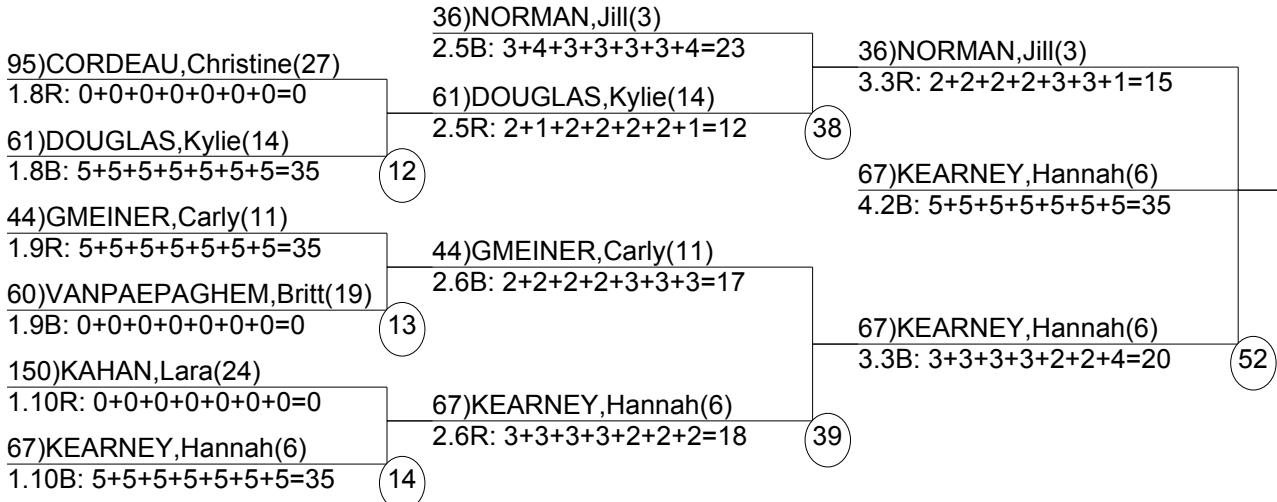

Course: Ambush
Length: 205 m
Width: 9 m
Pitch: 24 deg
Head Judge:
Chief of Calc:
Tech Delegate:

Duals2 Event Date: Dec 11, 2001 (Tue)
Female/Male (By Duals2Run-order) Time: 8:37 pm
Winter Park, CO 2001 US Freestyle Se

Male Road to Semi-Finals (5.1B)

Male Road to Semi-Finals (5.1R)

Male Road to Semi-Finals (5.2B)

Male Road to Semi-Finals (5.2R)

Female Road to Semi-Finals (4.1B)

Female Road to Semi-Finals (4.1R)

Female Road to Semi-Finals (4.2B)

Female Road to Semi-Finals (4.2R)

Male Semi-Finals

Female Semi-Finals