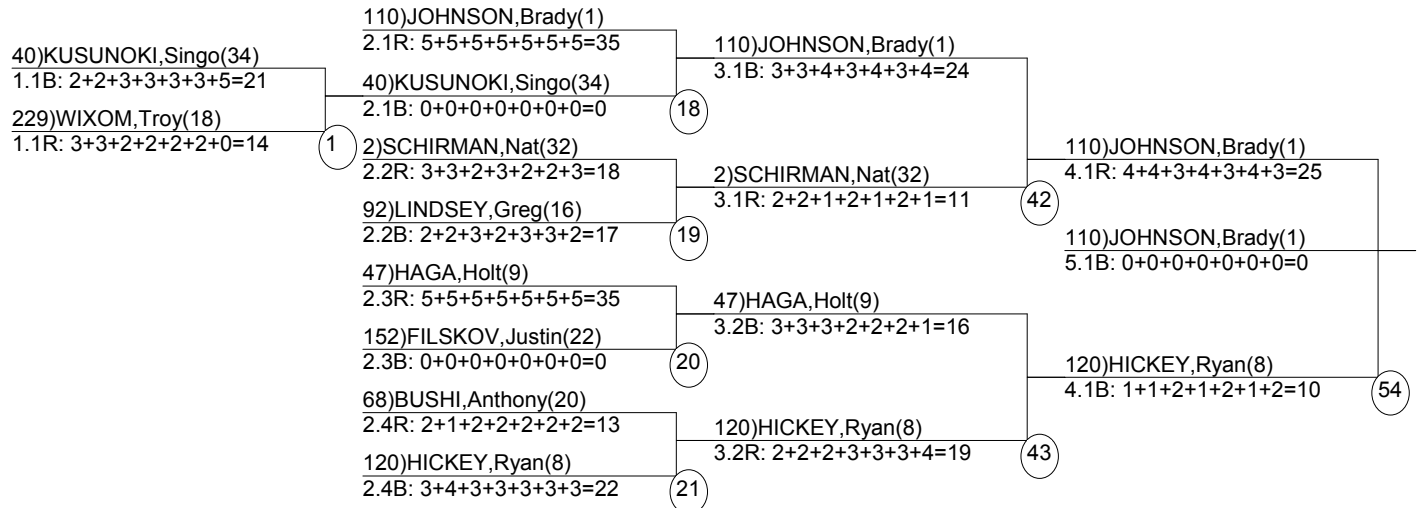

2001 US Freestyle Selections

Winter Park, CO

Saturday, December 08, 2001 ( )

Chief Judge: MCKAY, Maurice (Sonny)
Chief of Comp: WISE, Andrew
T.D.: HAYES, Andrew
Chief of Scoring: RHEAD, Stephanie
Judge 1: BATES, James
Judge 2: LOUNSBURY, Scott
Judge 3: ARCHIBALD, Mark
Judge 4: RAMIREZ, Don
Judge 5: ELLIS, Christopher
Judge 6: SCHAEFER, Thomas
Judge 7: DALLY, Jeffrey

Course: Ambush
Length: 205 m
Width: 9 m
Pitch: 24 deg
Head Judge:
Chief of Calc:
Tech Delegate:

Duals2 Event Date: Dec 11, 2001 (Tue)
Female/Male (By Duals2Run-order) Time: 8:37 pm
Winter Park, CO 2001 US Freestyle Se

Male Road to Semi-Finals (5.1B)

Male Road to Semi-Finals (5.1R)