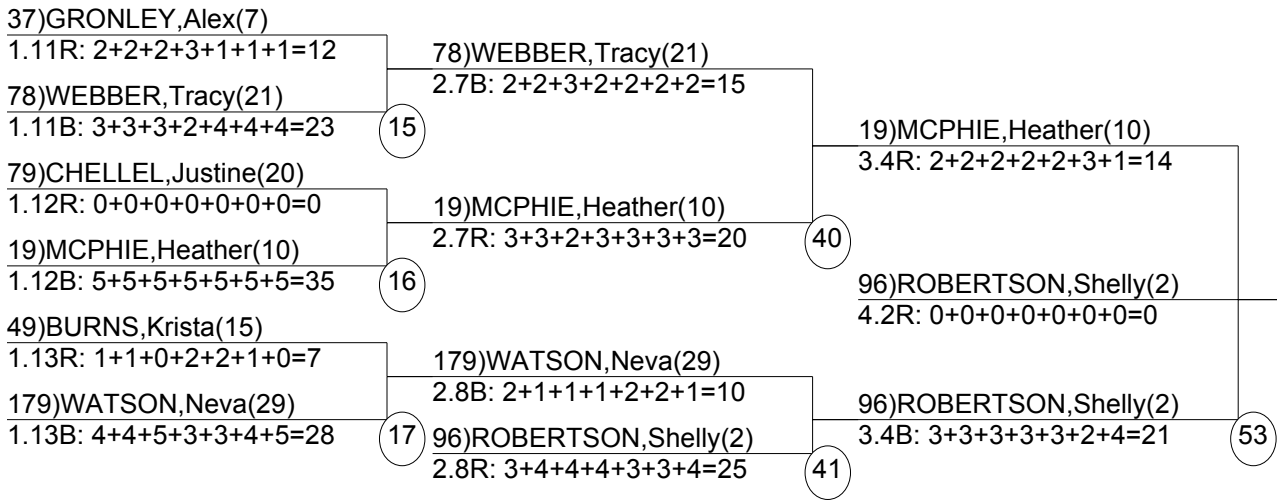

Course: Ambush
Length: 205 m
Width: 9 m
Pitch: 24 deg
Head Judge:
Chief of Calc:
Tech Delegate:

Duals2 Event Date: Dec 11, 2001 (Tue)
Female/Male (By Duals2Run-order) Time: 8:37 pm
Winter Park, CO 2001 US Freestyle Se

Male Road to Semi-Finals (5.1B)

Male Road to Semi-Finals (5.1R)

Male Road to Semi-Finals (5.2B)

Male Road to Semi-Finals (5.2R)

Female Road to Semi-Finals (4.1B)

Female Road to Semi-Finals (4.1R)

Female Road to Semi-Finals (4.2B)

Female Road to Semi-Finals (4.2R)

Male Semi-Finals

Female Semi-Finals