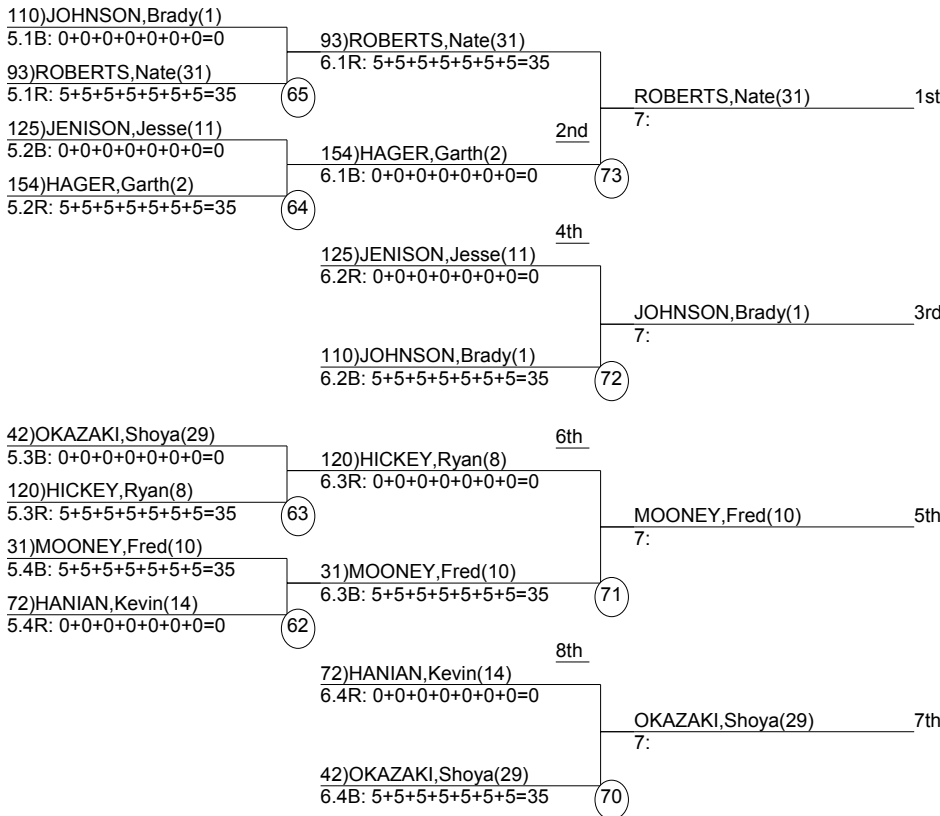

Course: Ambush
Length: 205 m
Width: 9 m
Pitch: 24 deg
Head Judge:
Chief of Calc:
Tech Delegate:

Duals2 Event Date: Dec 11, 2001 (Tue)
Female/Male (By Duals2Run-order) Time: 8:37 pm
Winter Park, CO 2001 US Freestyle Se

Male Road to Semi-Finals (5.1B)

Male Road to Semi-Finals (5.1R)

Male Road to Semi-Finals (5.2B)

Male Road to Semi-Finals (5.2R)

Female Road to Semi-Finals (4.1B)

Female Road to Semi-Finals (4.1R)

Female Road to Semi-Finals (4.2B)

Female Road to Semi-Finals (4.2R)

Male Semi-Finals

Female Semi-Finals