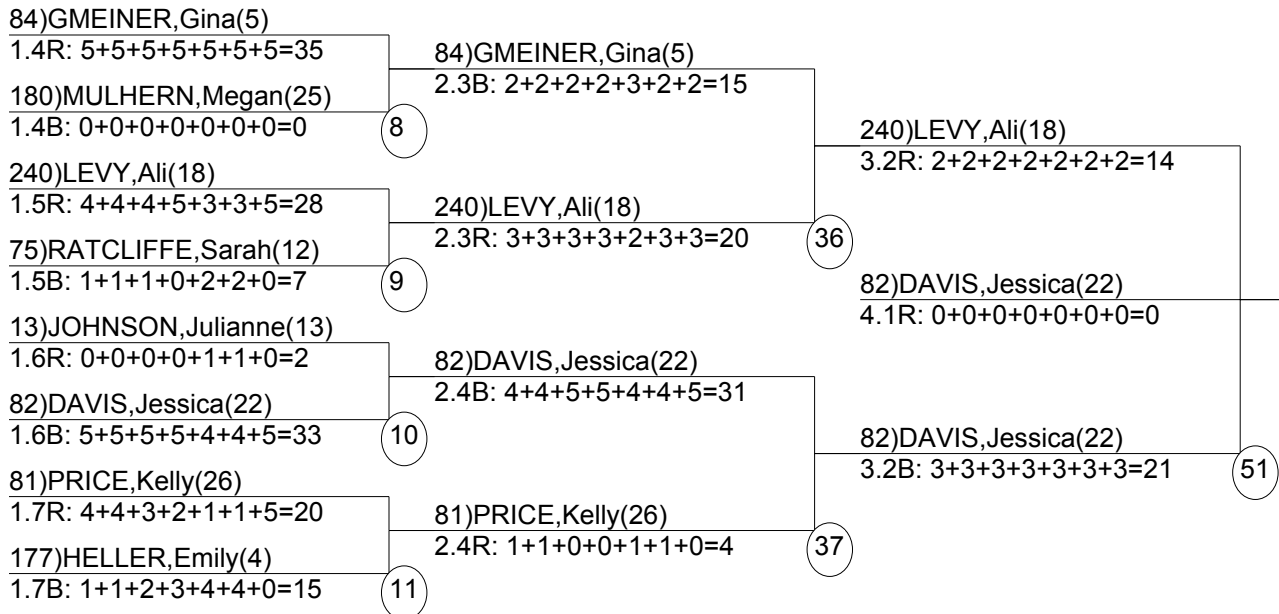

Course: Ambush
Length: 205 m
Width: 9 m
Pitch: 24 deg
Head Judge:
Chief of Calc:
Tech Delegate:

Duals2 Event Date: Dec 11, 2001 (Tue)
Female/Male (By Duals2Run-order) Time: 8:37 pm
Winter Park, CO 2001 US Freestyle Se

Male Road to Semi-Finals (5.1B)

Male Road to Semi-Finals (5.1R)

Male Road to Semi-Finals (5.2B)

Male Road to Semi-Finals (5.2R)

Female Road to Semi-Finals (4.1B)

Female Road to Semi-Finals (4.1R)

Female Road to Semi-Finals (4.2B)

Female Road to Semi-Finals (4.2R)

Male Semi-Finals

Female Semi-Finals