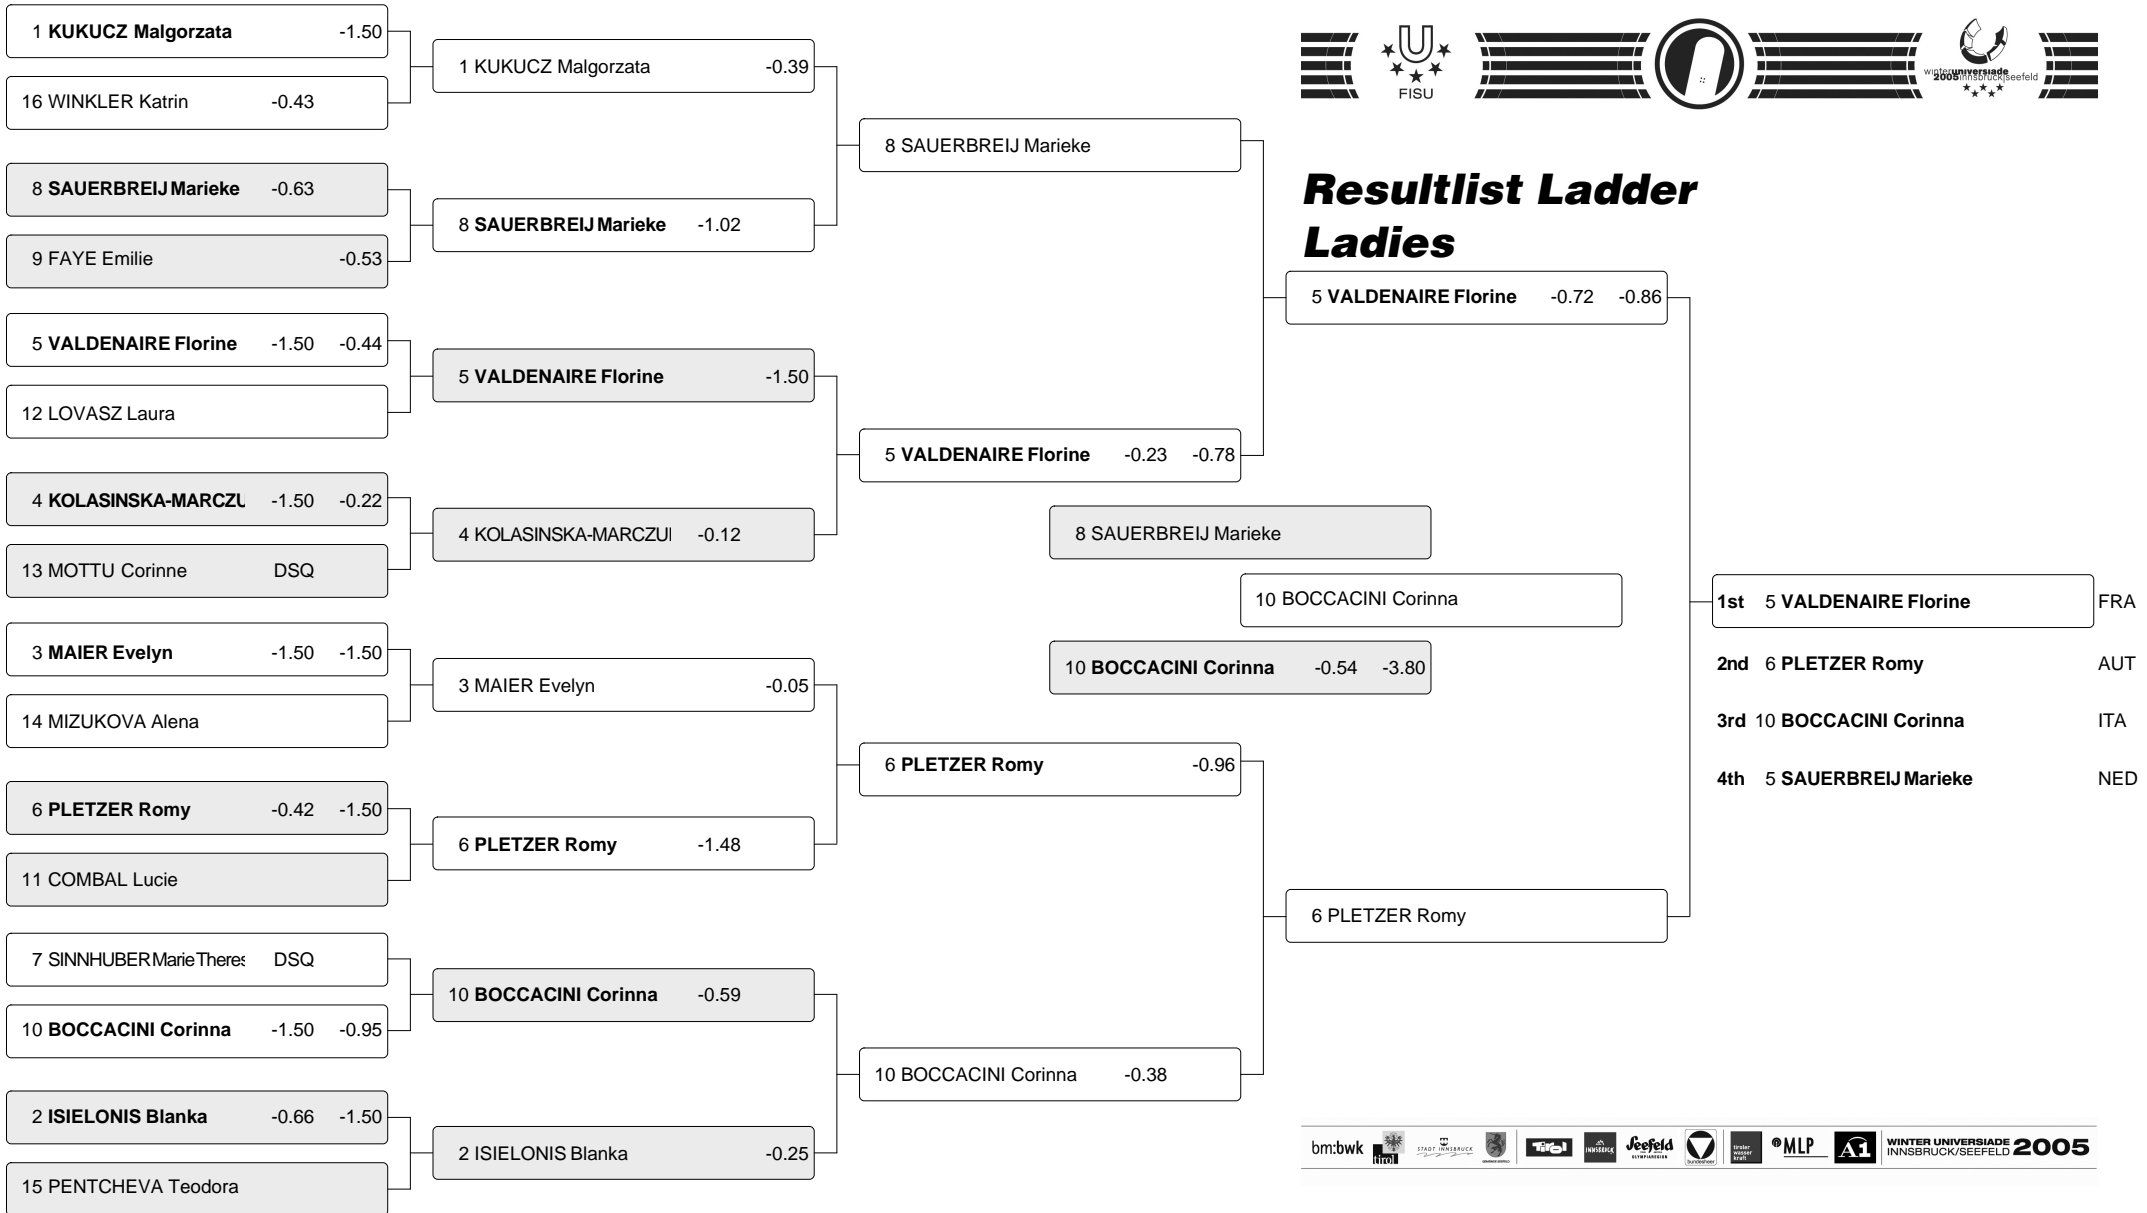

Winter Universiade Innsbruck/Seefeld 2005

Snowboard - Ladies Parallel Giant Slalom

Penalty: 1.50s

Resultlist Ladder Ladies