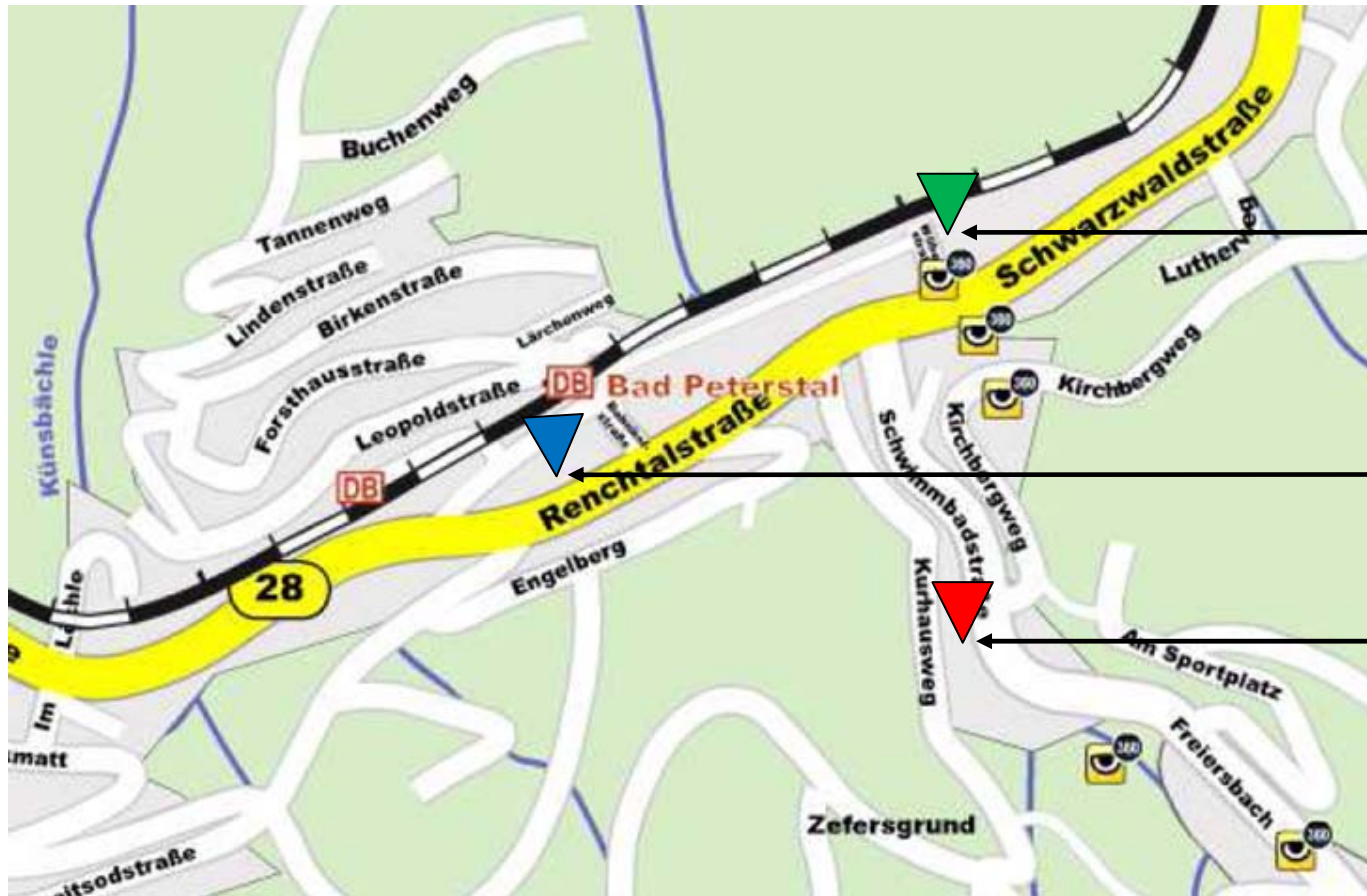

Rollerski World Cup Bad Peterstal July 23-25,2010

Venue and Host Bad Peterstal

- World Cup Office
- Fire Brigade
- First Aid ▼
- Peterstaler Mineralquellen
- Start uphill races
- Start sprint ▼
- Kurhaus Bad Peterstal ▼