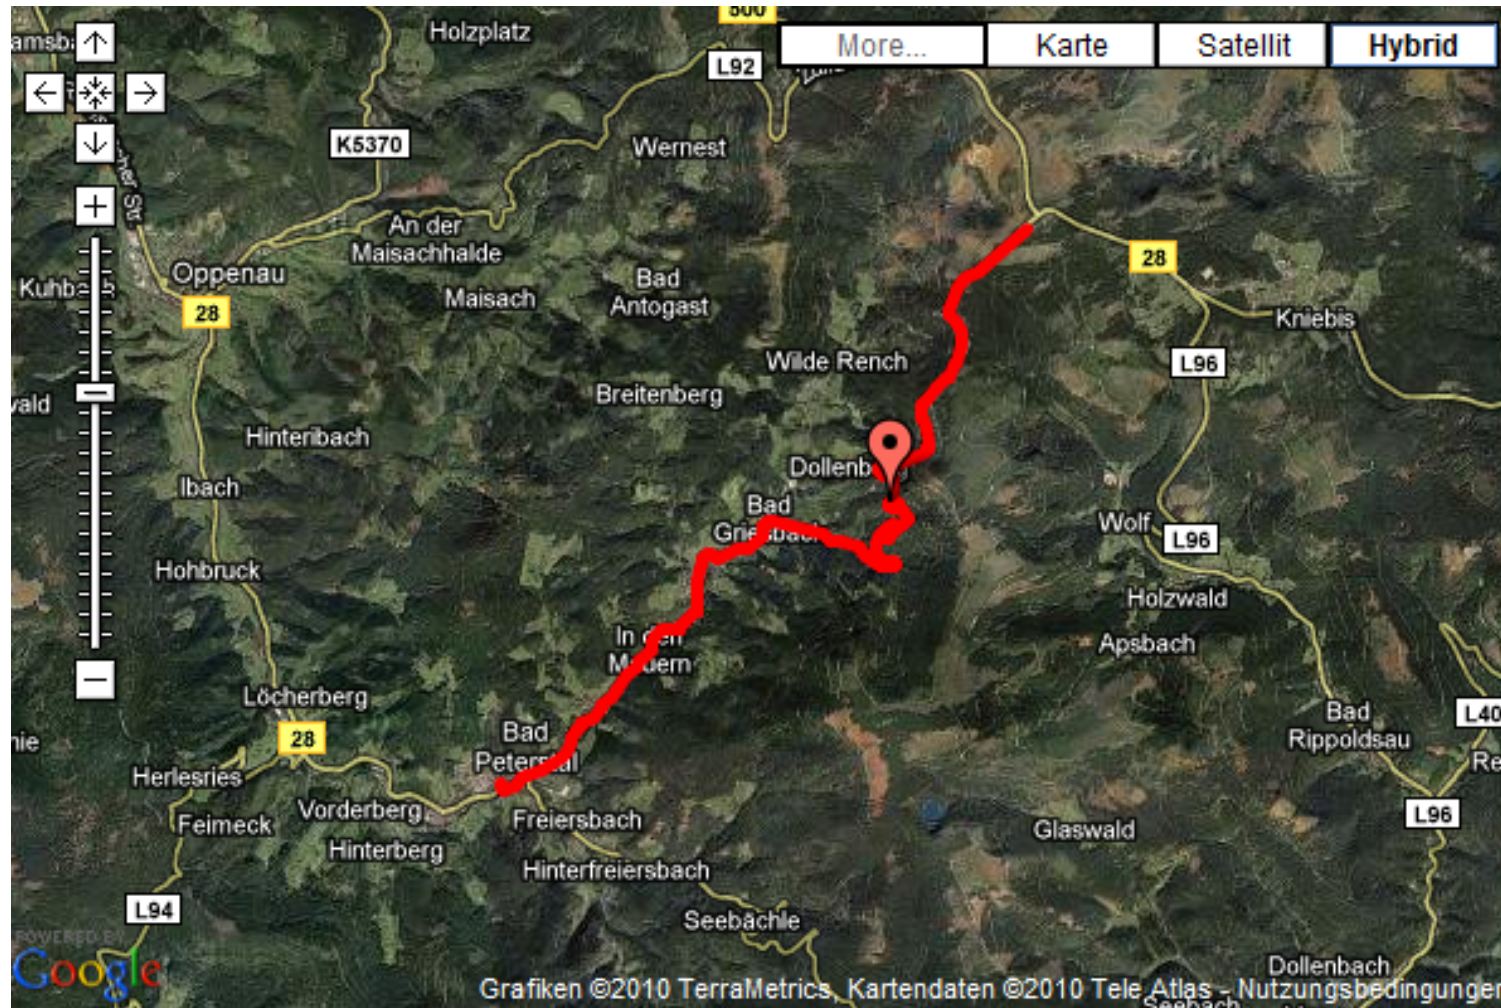

Rollerski World Cup Bad Peterstal July 23-25,2010

Competition track Sunday July 25,2010