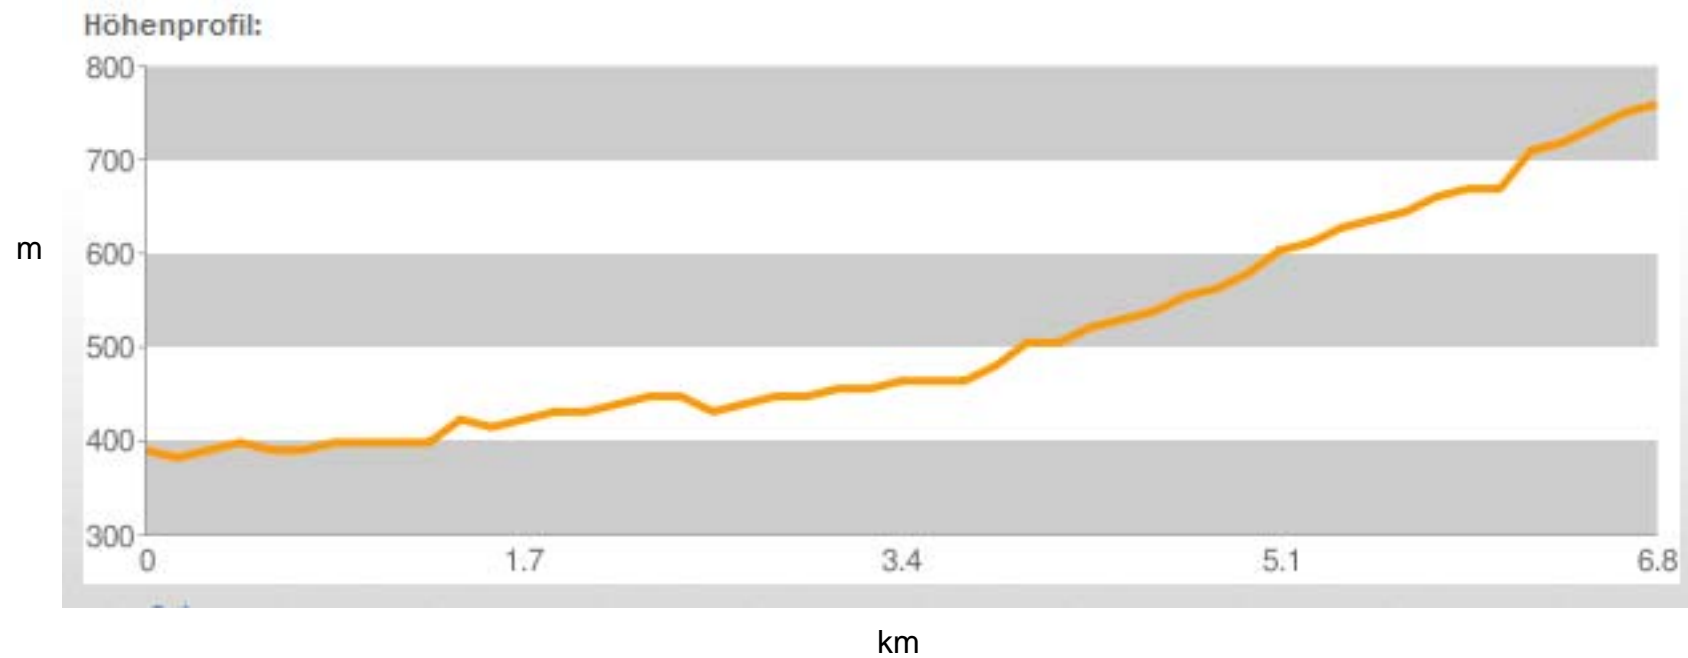

Rollerski World Cup Bad Peterstal July 23-25,2010

Competition track Friday July 23,2010

Rollerski World Cup Bad Peterstal July 23-25,2010

Track profile Friday July 23,2010

Rollerski World Cup Bad Peterstal July 23-25,2010