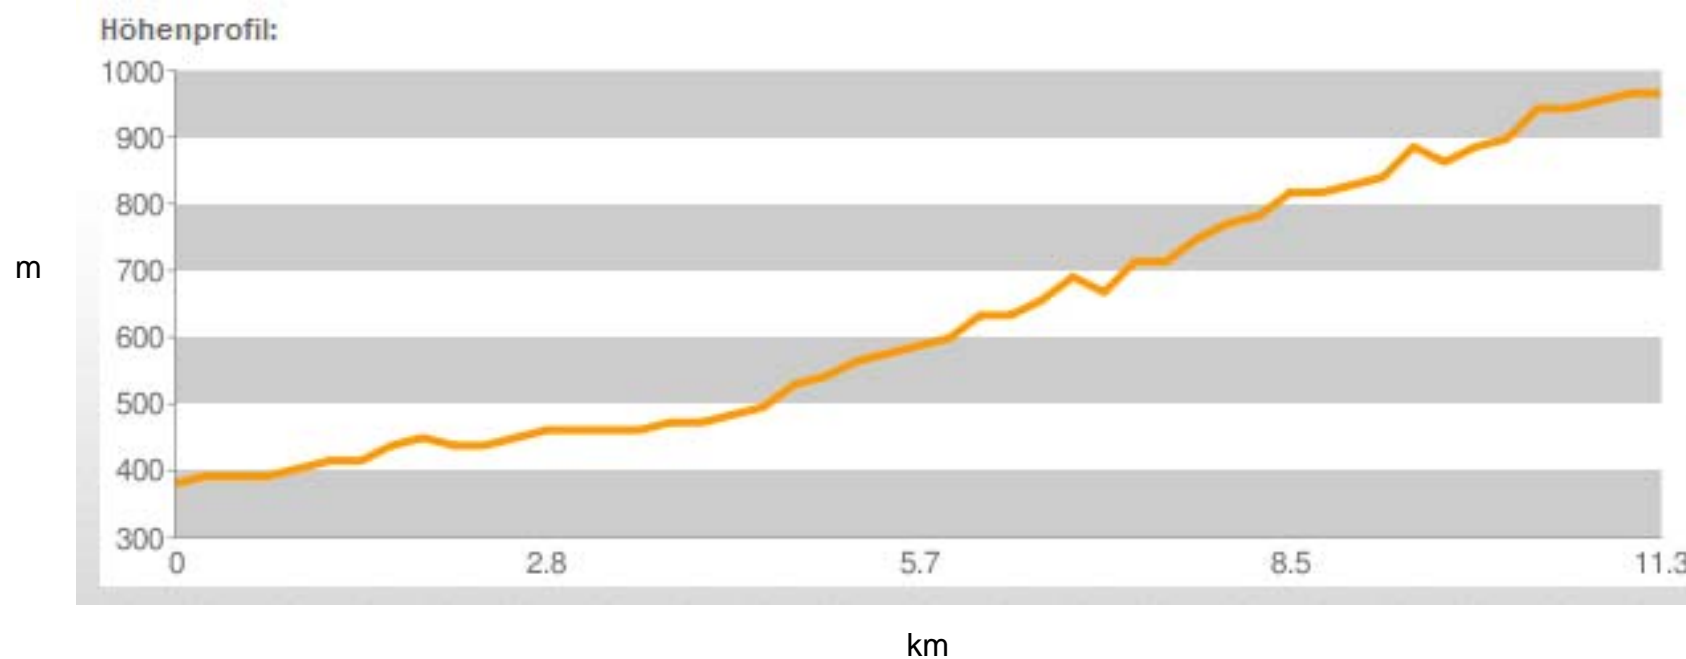

Rollerski World Cup Bad Peterstal July 23-25,2010

Track profile Sunday July 25,2010