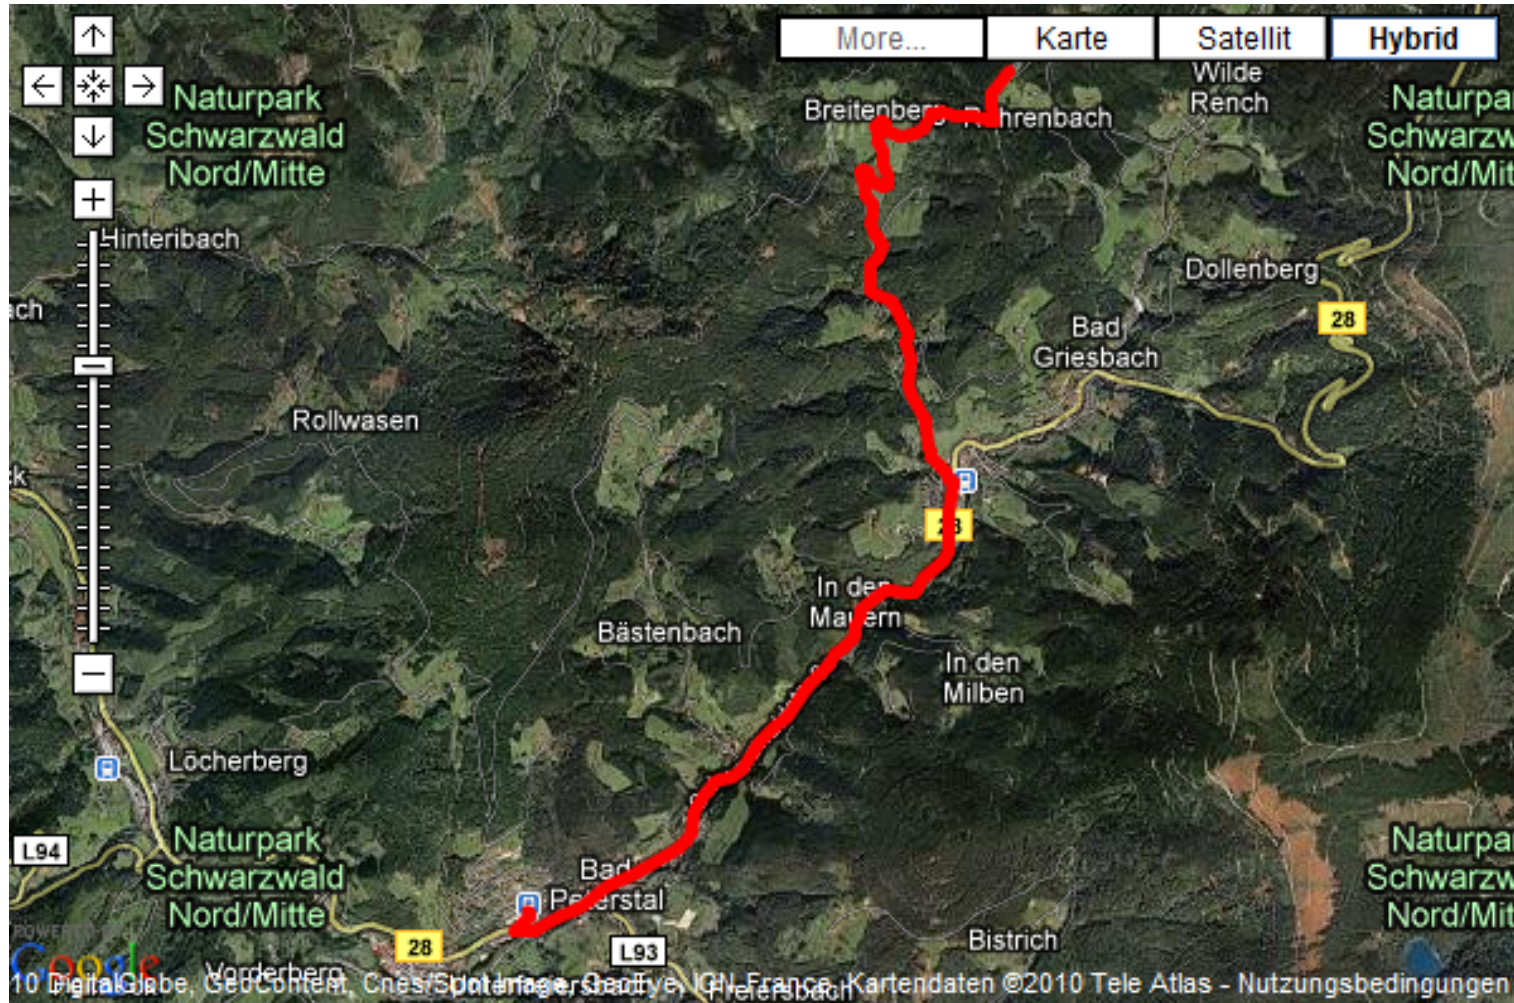

Rollerski World Cup Bad Peterstal July 23-25,2010

Competition track Friday July 23,2010