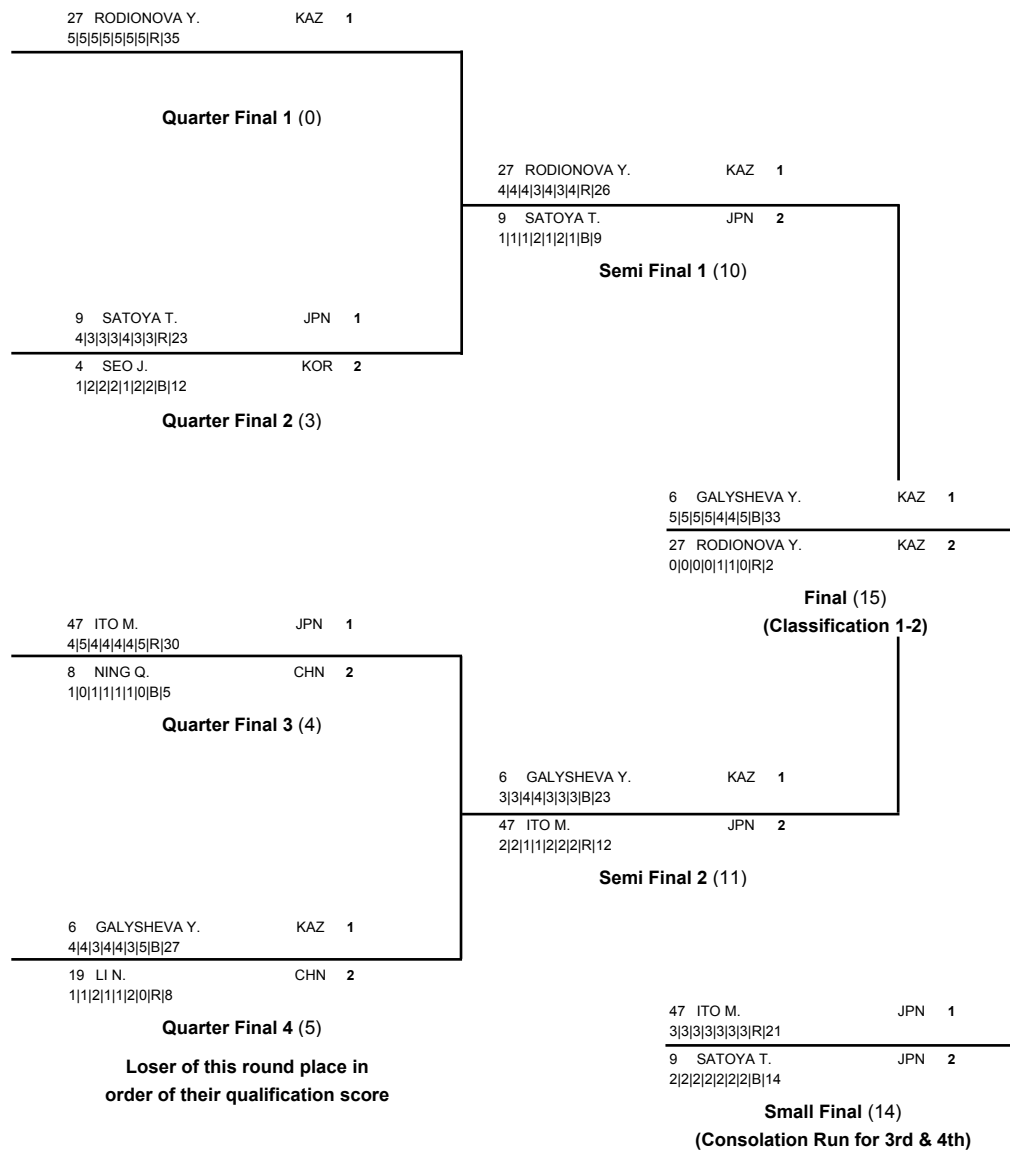

RESULTS BRACKET

THU 3 FEB 2011

START TIME 11:05

DM

LEGEND
B Blue Course R Red Course