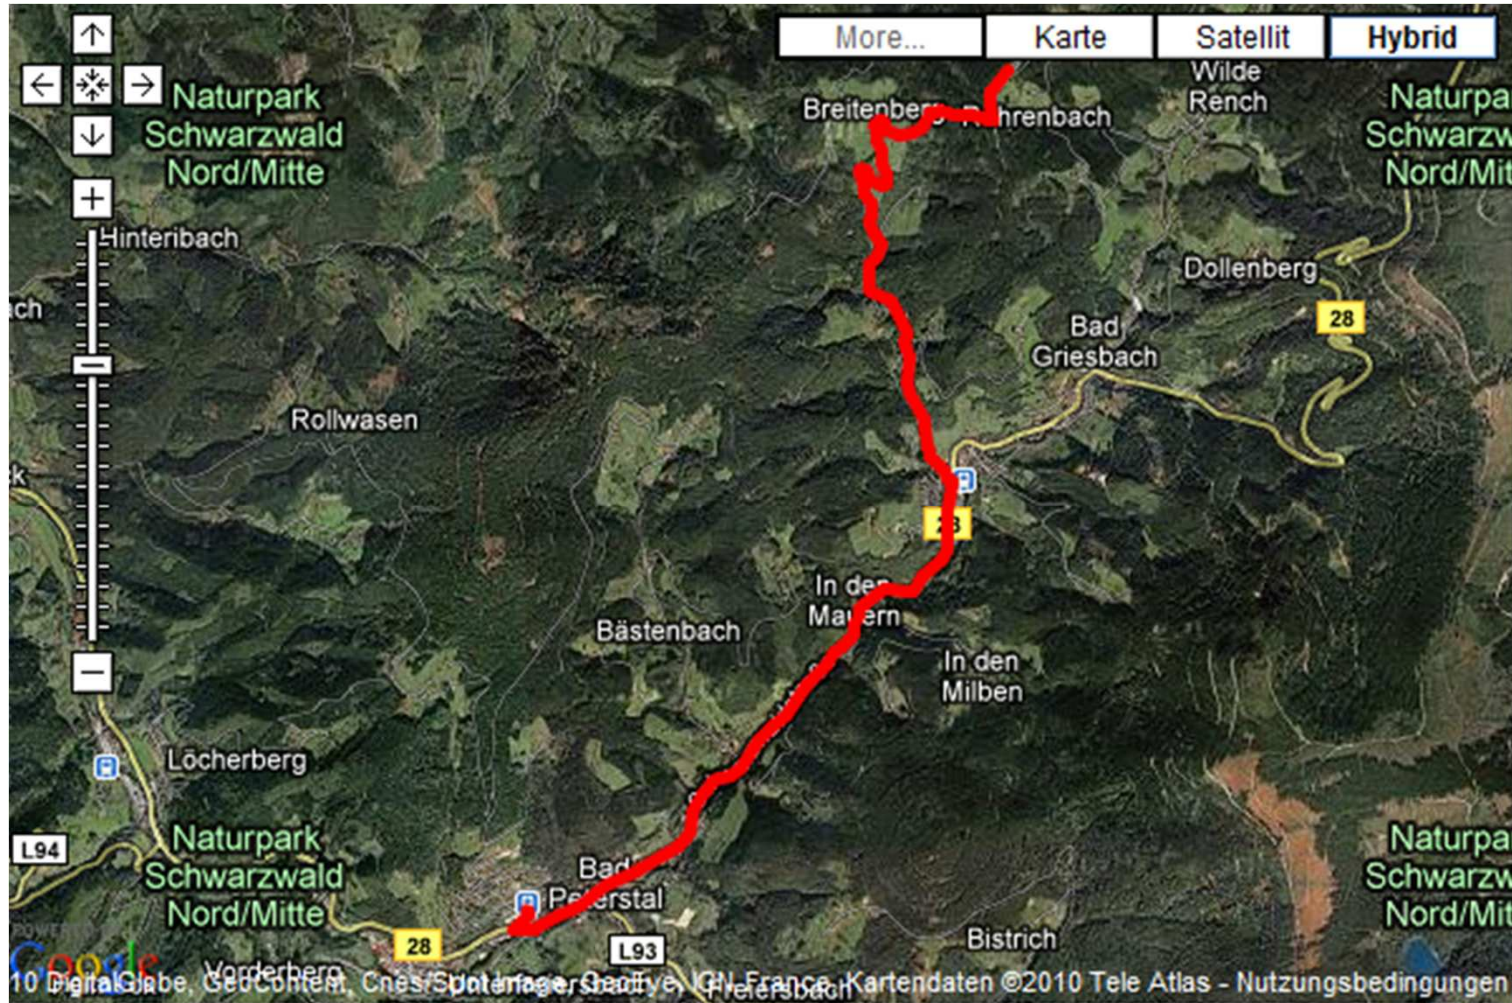

Rollerski World Cup Bad Peterstal July 22-24,2011

Competition track Friday July 22,2011