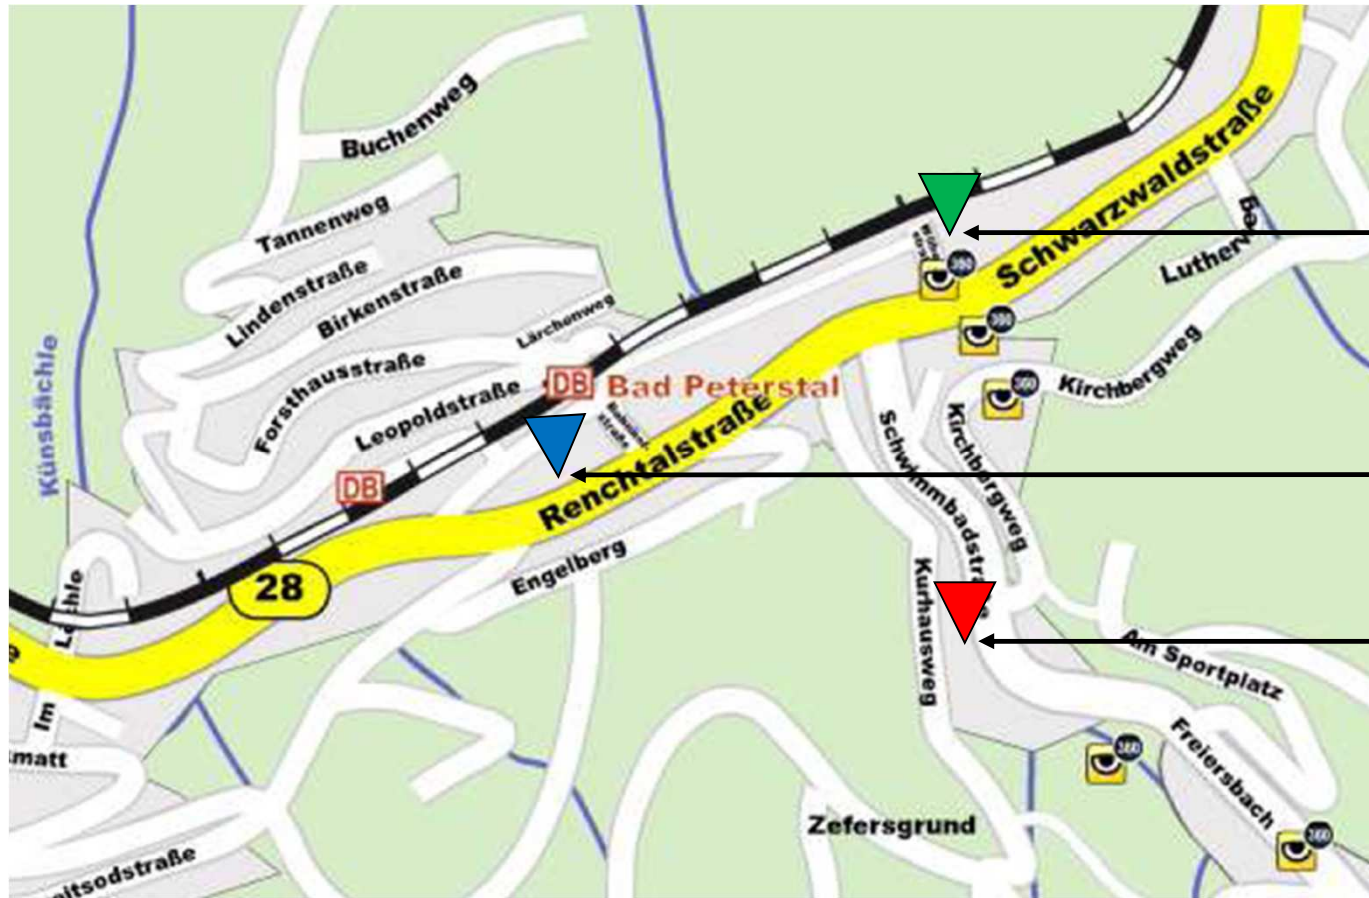

Rollerski World Cup Bad Peterstal July 22-24,2011

Venue and Host Bad Peterstal

- World Cup Office
- Fire Brigade
- First Aid ▲
- Peterstaler Mineralquellen
- Start uphill races
- Start sprint ▼
- Kurhaus Bad Peterstal ▼