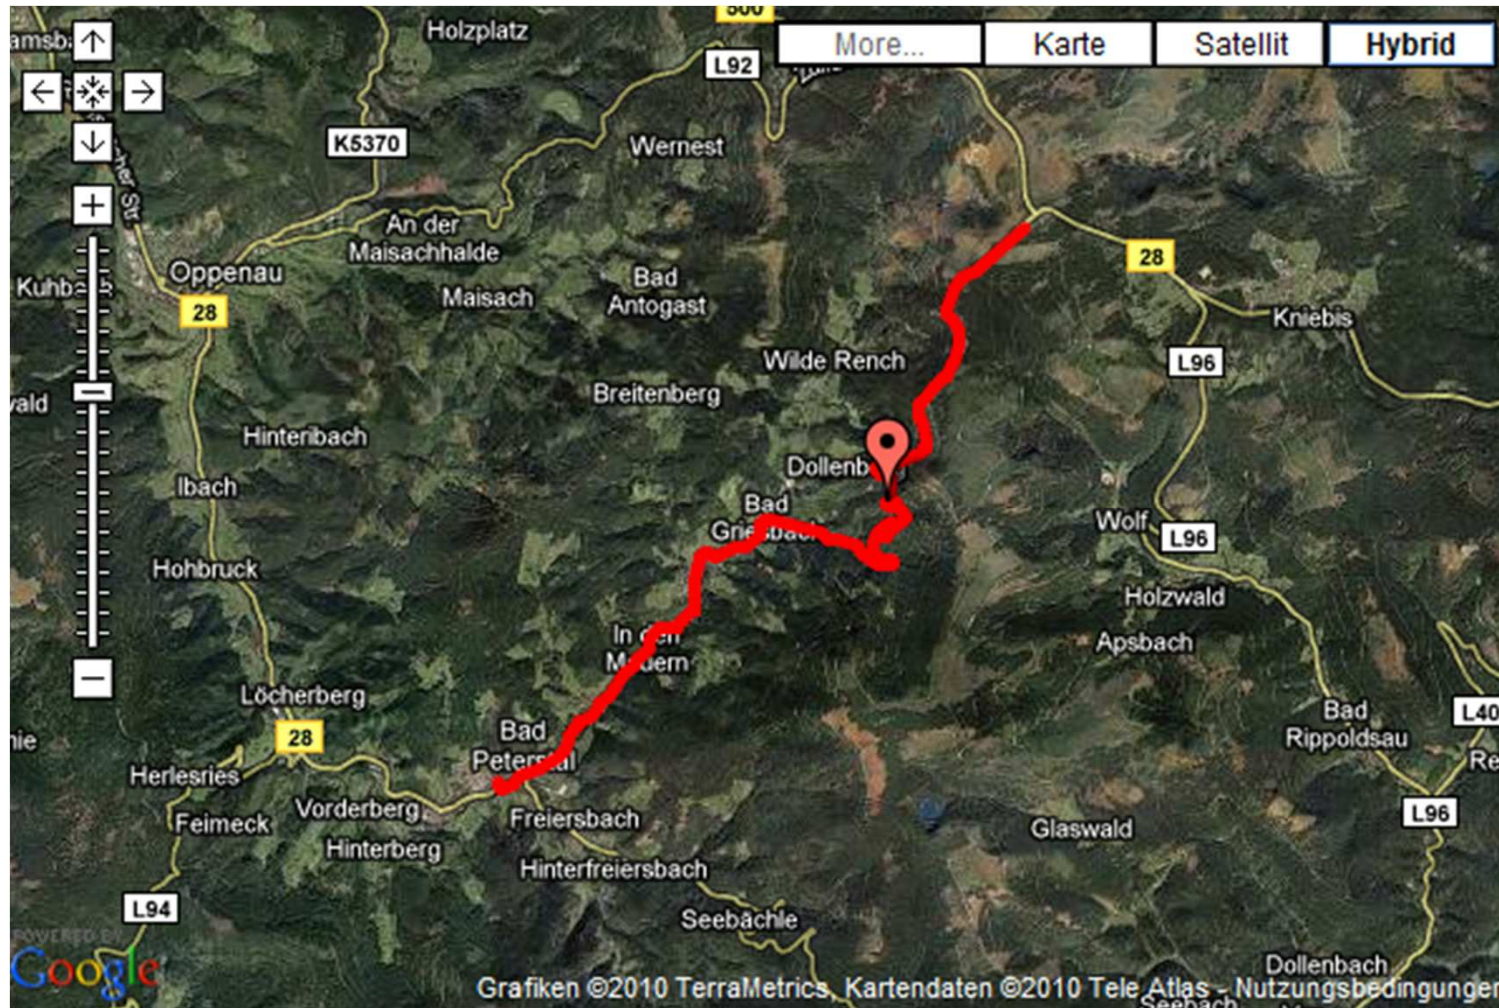

Rollerski World Cup Bad Peterstal July 22-24,2011

Competiton track Sunday July 24,2011