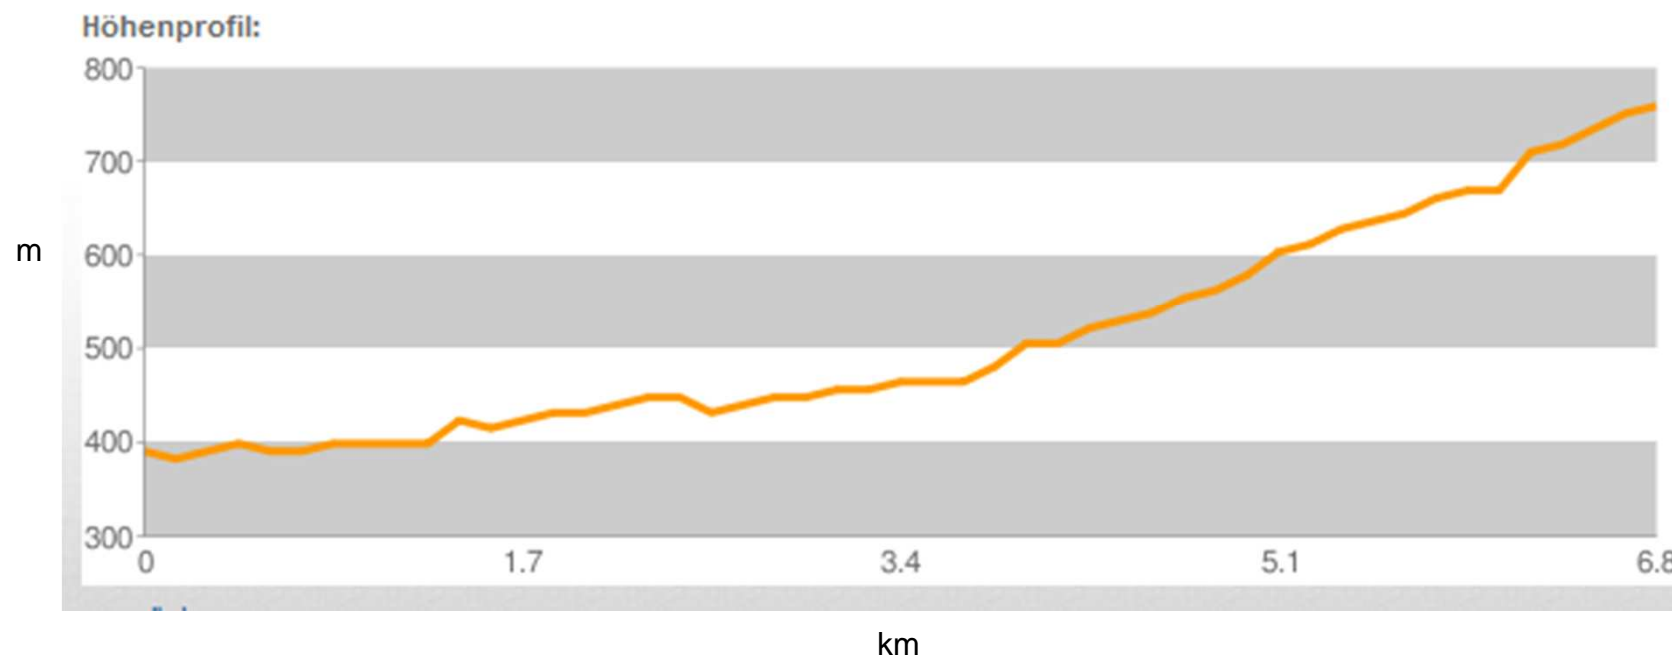

Rollerski World Cup Bad Peterstal July 22-24,2011

Competition track Friday July 22,2011

Rollerski World Cup Bad Peterstal July 22-24,2011

Track profile Friday July 22,2011

Rollerski World Cup Bad Peterstal July 22-24,2011

Competiton track Sunday July 24,2011

Rollerski World Cup Bad Peterstal July 22-24,2011

Track profile Sunday July 24,2011

Rollerski World Cup Bad Peterstal July 22-24,2011

Environment

Rollerski World Cup Bad Peterstal July 22-24,2011 Environment