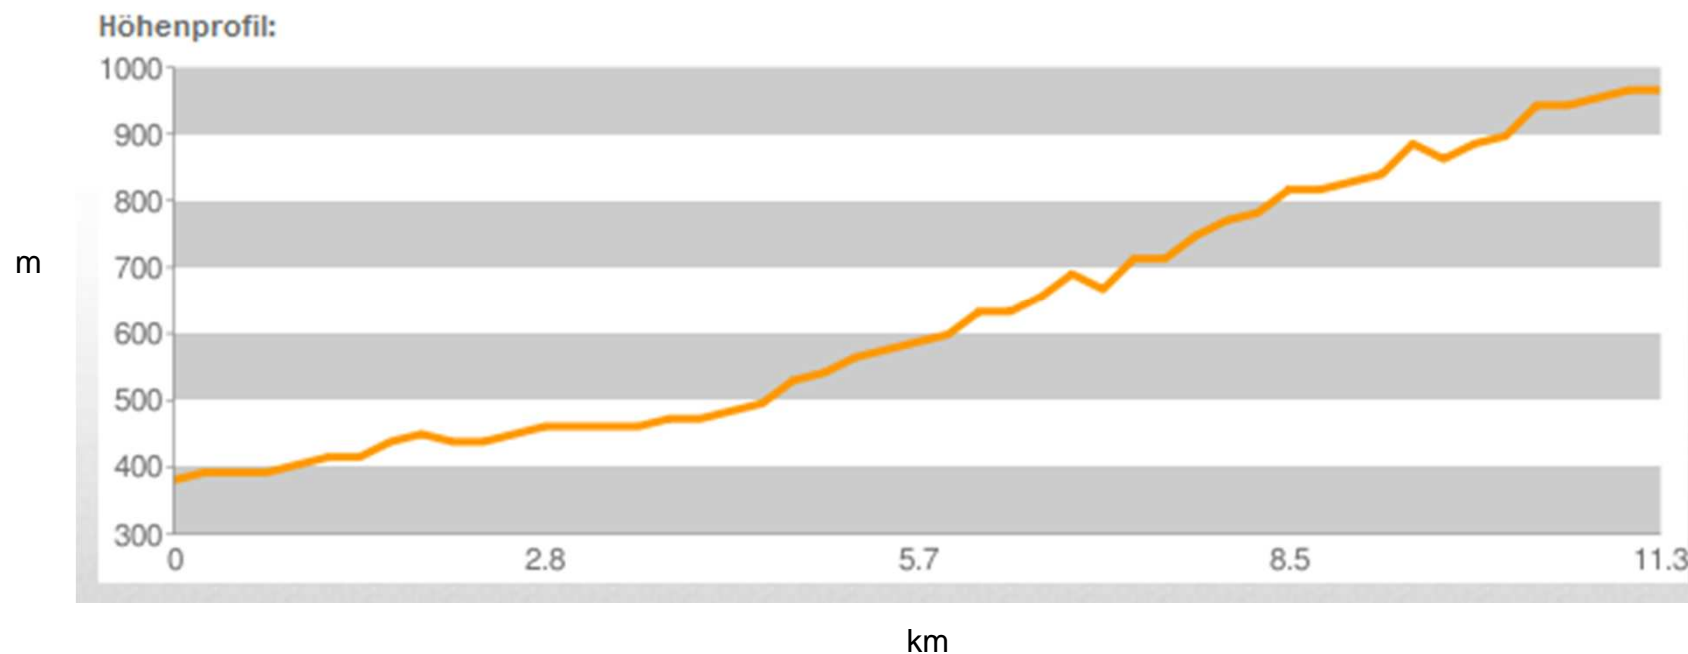

Rollerski World Cup Bad Peterstal July 22-24,2011

Track profile Sunday July 24,2011