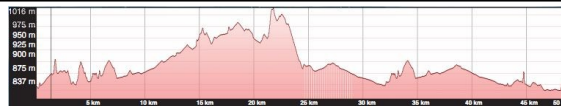

# 40. König Ludwig Lauf

### Official Results - Women

Jury Information:		Race and Course information:	
FIS Technical Delegate:	Ponikvar Uros	Place:	Oberammergau, Germany
National Technical Delegate:		Date:	04/02/2012
Chief of Competition:		FIS codex:	2467
		Course:	23 km FT
		HD:	
		MC:	
		TC:	752 m