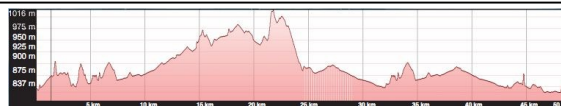

40. König Ludwig Lauf

2012

Official Results - Women

Jury Information:		Race and Course information:	
FIS Technical Delegate:	Ponikvar Uros	Place:	Oberammergau, Germany
National Technical Delegate:	Georg Zipfl	Date:	05/02/2012
Chief of Competition:	Helmut Fischer	FIS codex:	2472
		Course:	23 km CT
		HD:	
		MC:	
		TC:	752 m