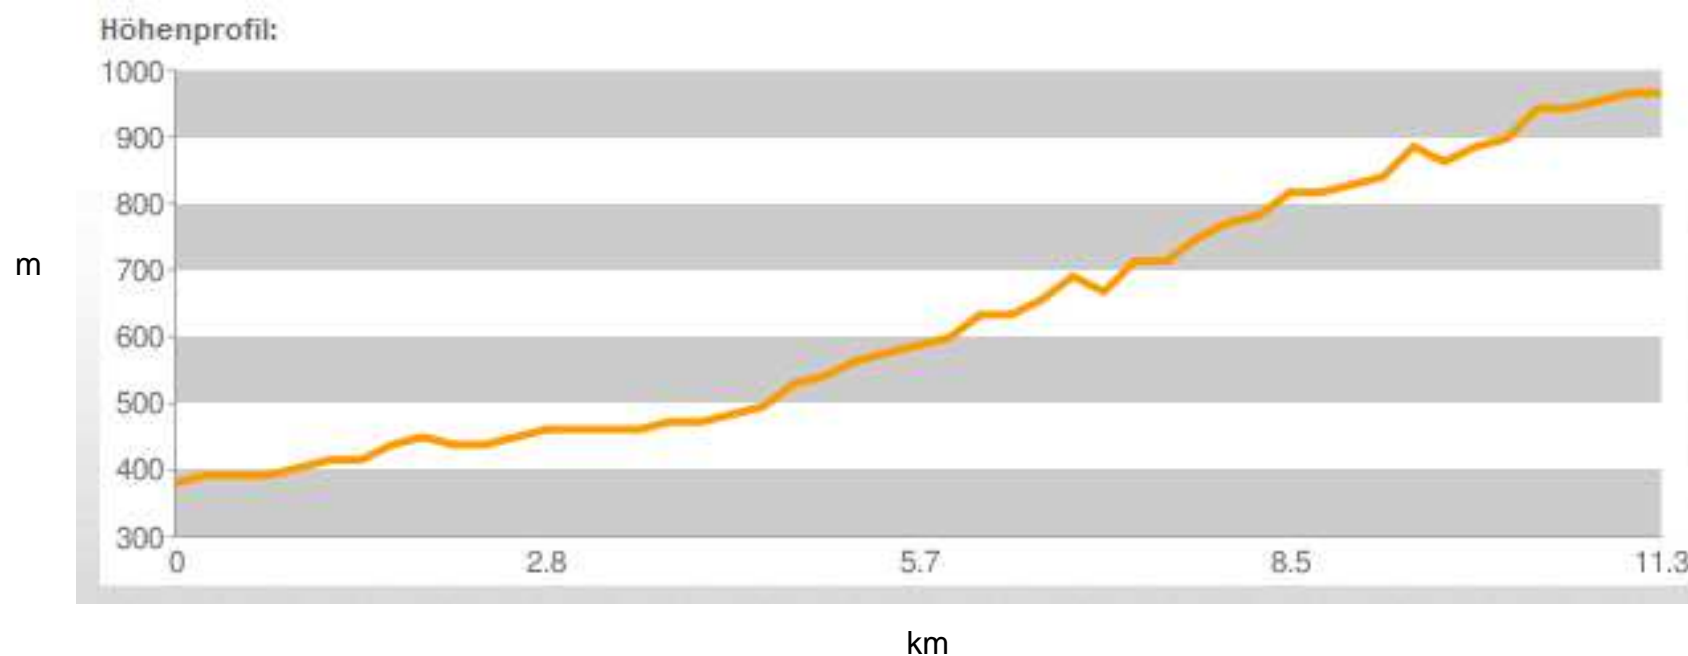

Rollerski World Cup Bad Peterstal July 20-22,2012

Track profile Sunday July 22,2012