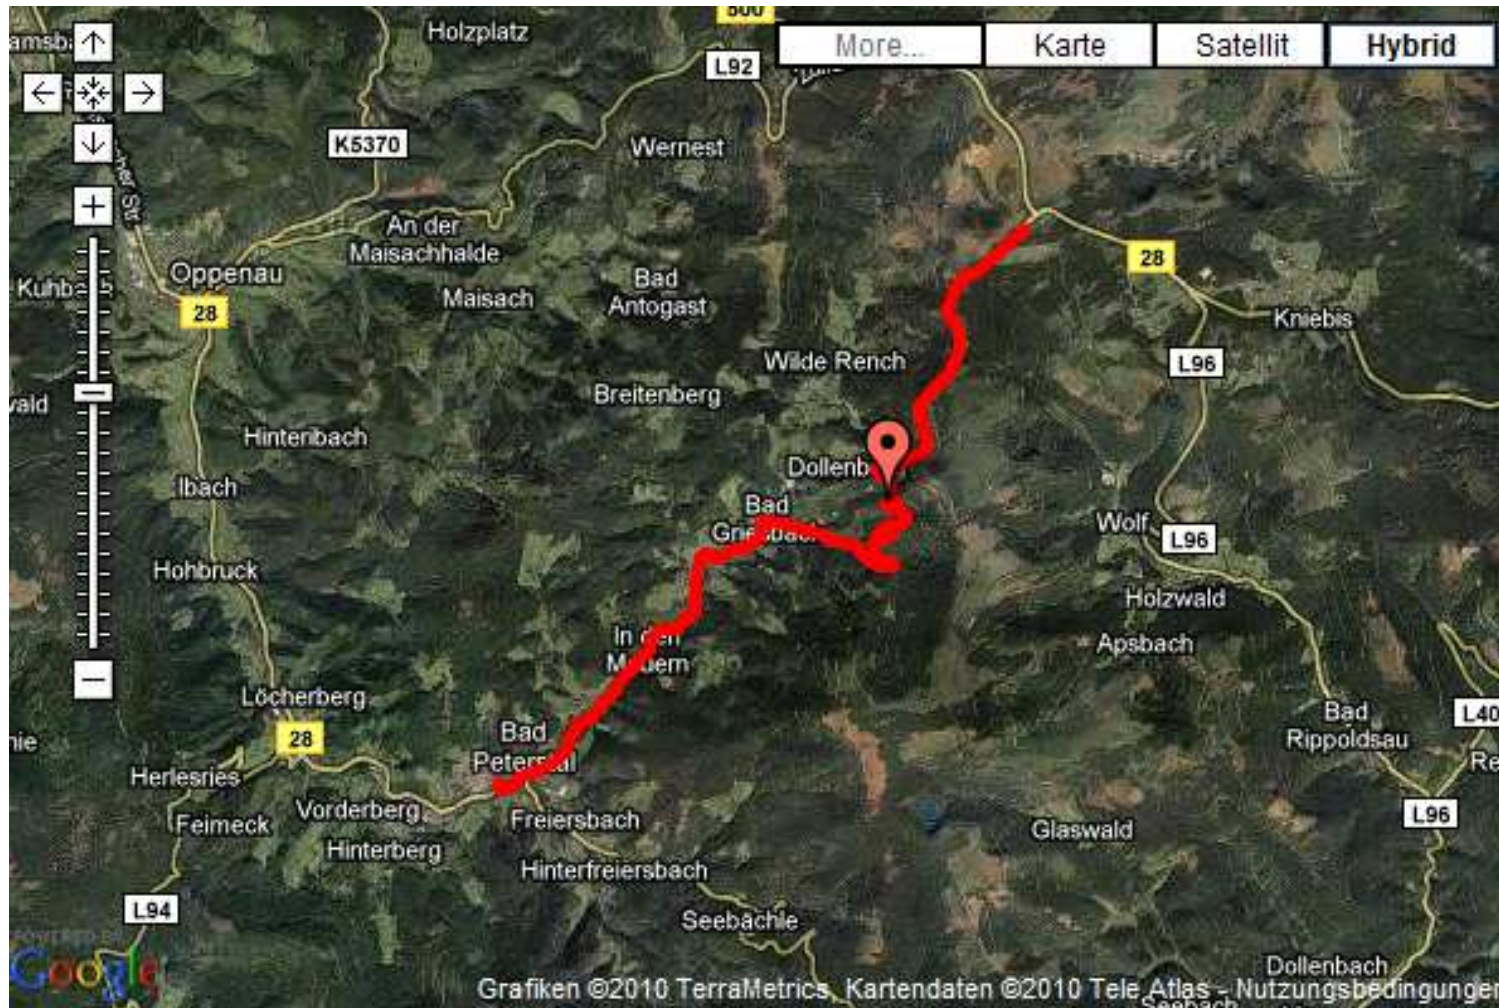

Rollerski World Cup Bad Peterstal July 20-22,2012

Competition track Sunday July 22,2012