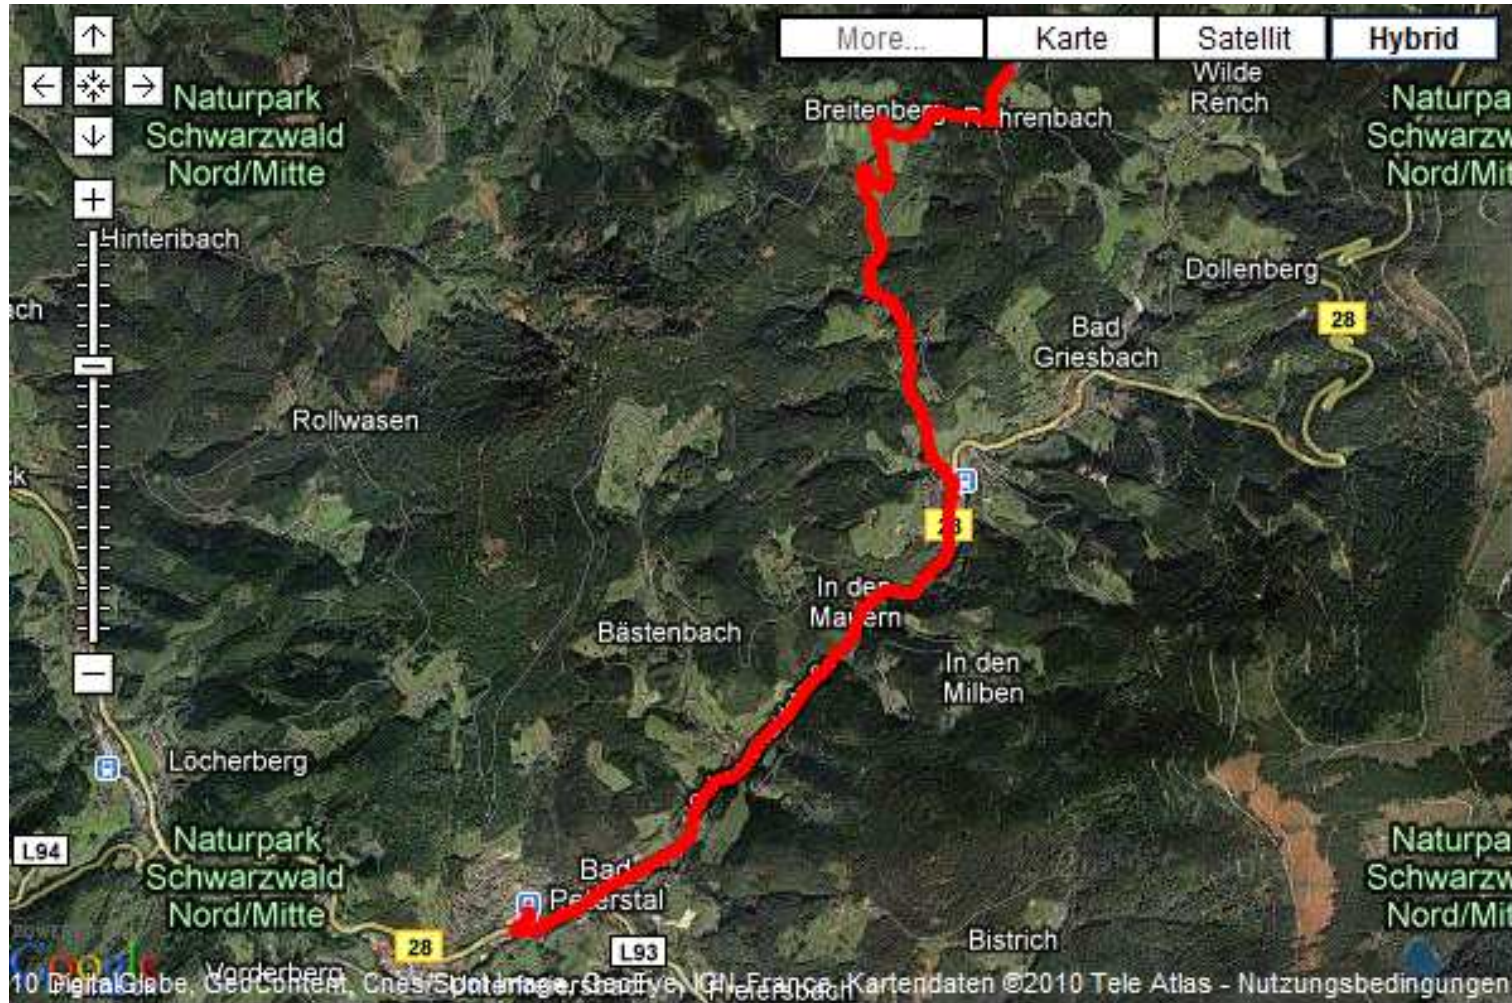

Rollerski World Cup Bad Peterstal July 20-22,2012

Competition track Friday July 20,2012