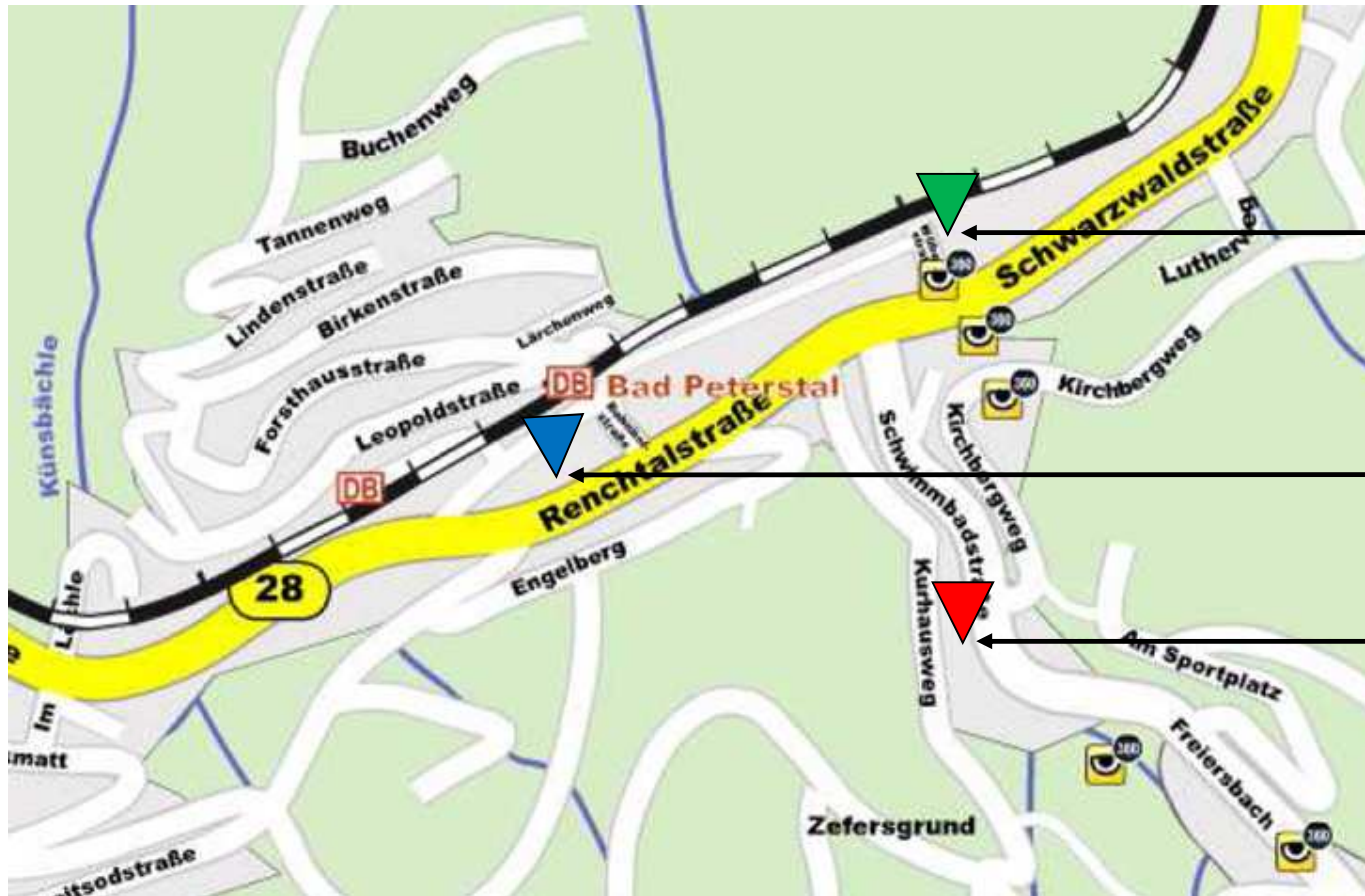

Rollerski World Cup Bad Peterstal July 20-22,2012

Venue and Host Bad Peterstal

- World Cup Office
- Fire Brigade
- First Aid ▼
- Peterstaler Mineralquellen
- Start uphill races
- Start sprint ▼
- City hall Bad Peterstal ▼