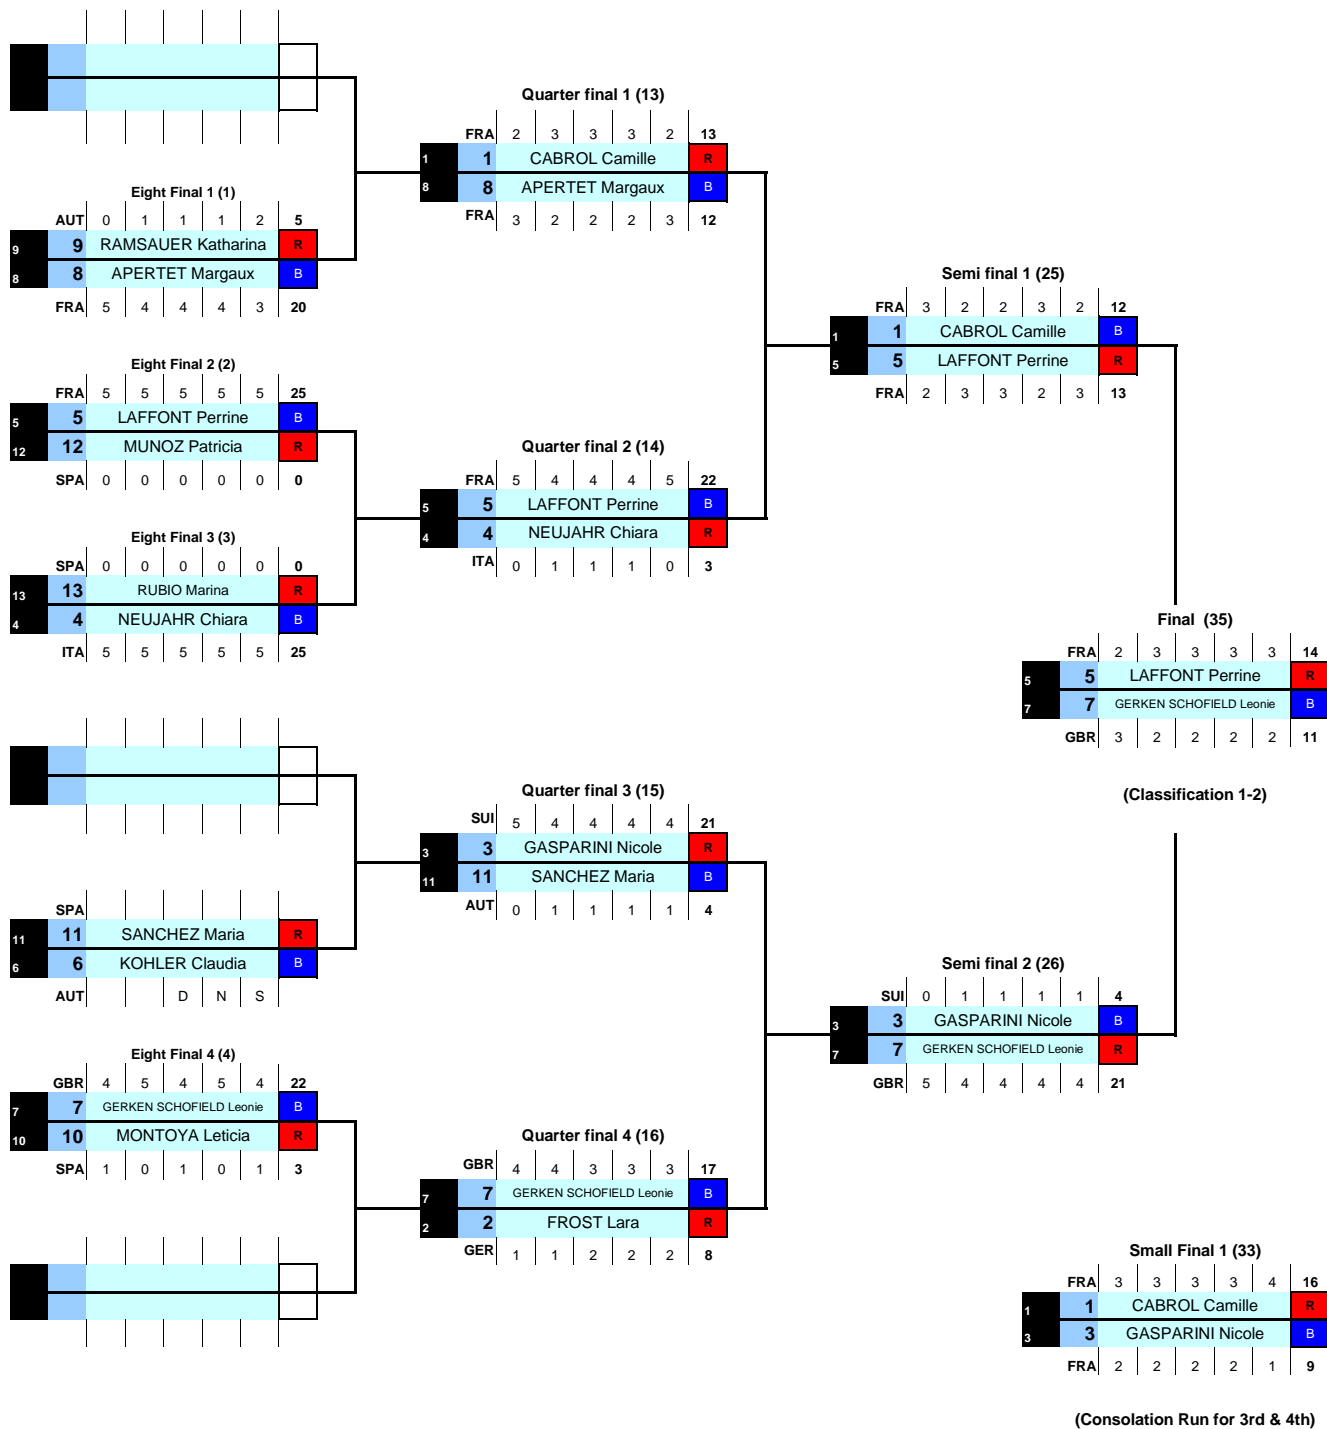

FIS FREESTYLE SKI EUROPA CUP 2013

DM

RESULTS BRACKET

Women's Dual Moguls Final

FONT ROMEU (FRA) SAT 16 MAR start time 12:00

FIS FREESTYLE SKI EUROPA CUP 2013

DM

RESULTS BRACKET

Women's Dual Moguls Final

FONT ROMEU (FRA) SAT 16 MAR start time 12:00

Compétition for places : 5-6-7-8

Heat 21

FRA	4	3	4	3	4	18
8	APERTET Margaux					R
4	NEUJHAR Chiara					B
ITA	1	2	1	2	1	7

Heat 30

FRA	3	3	3	4	4	17
8	APERTET Margaux					B
2	FROST Lara					R
GER	2	2	2	1	1	8