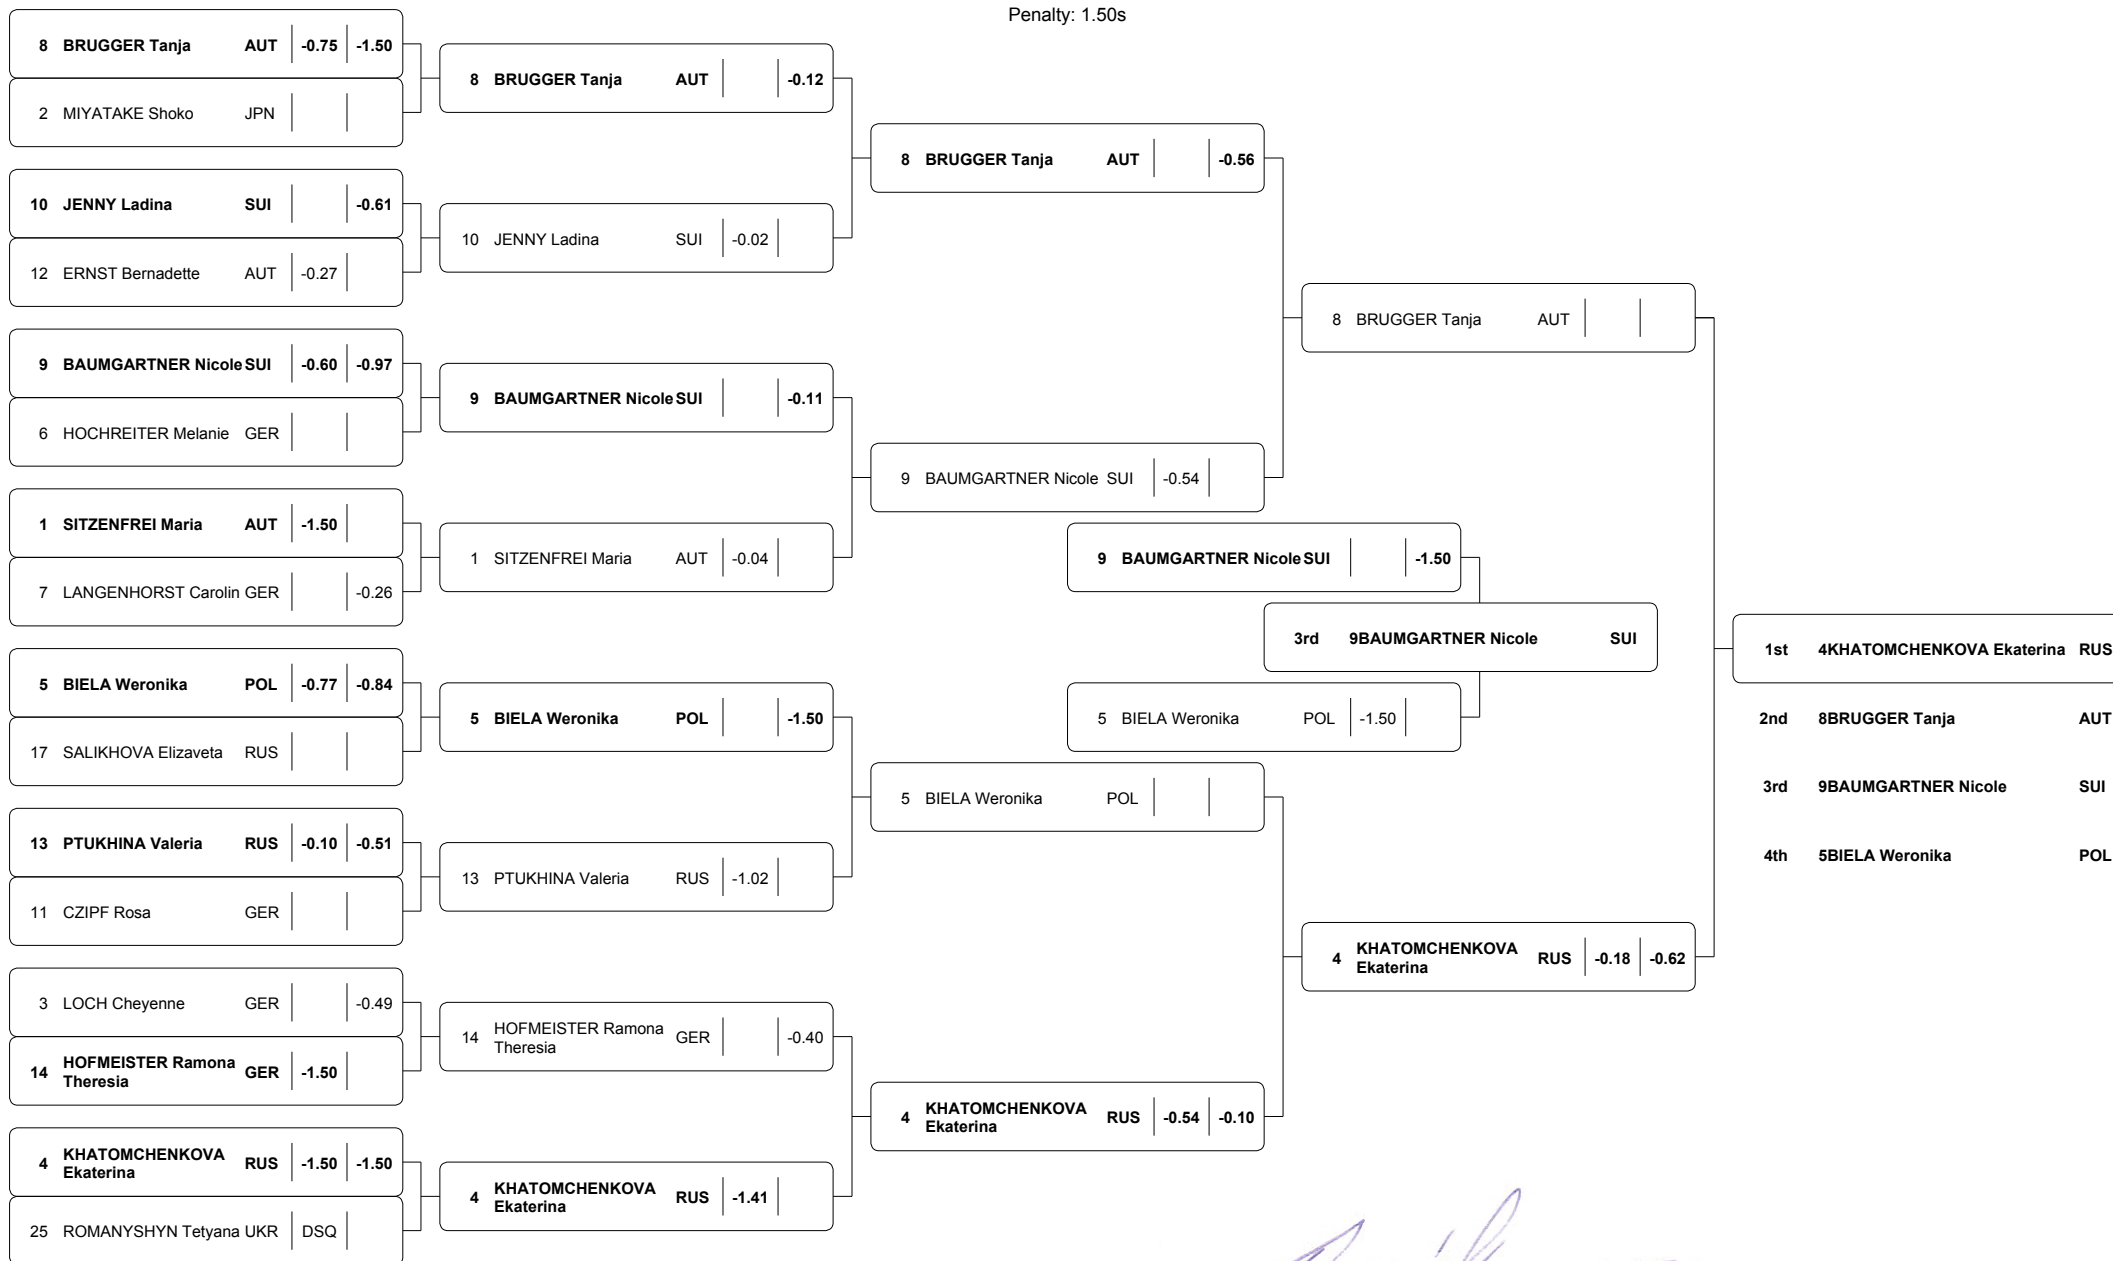

# EC190113 SnowboardParallel

## Resultlist Ladder / Ladies

Penalty: 1.50s

2134