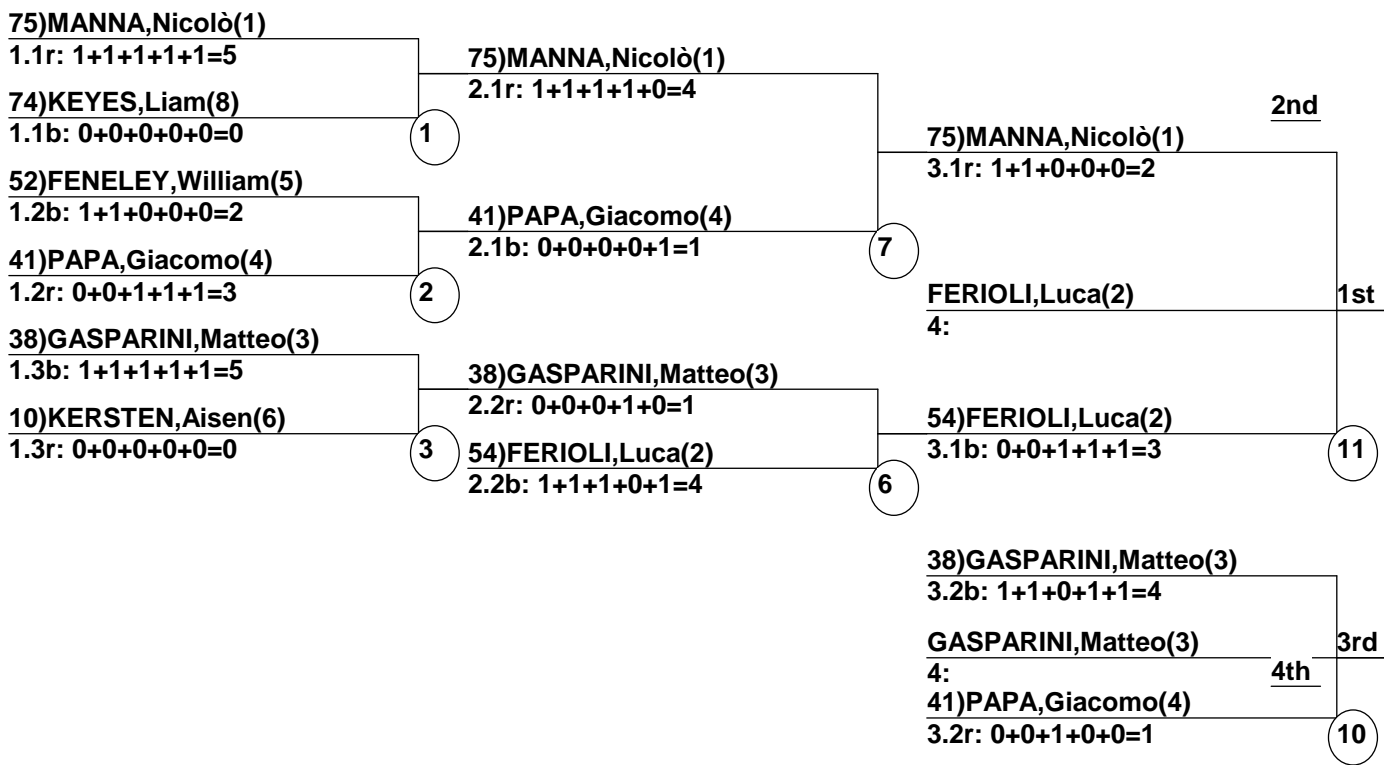

FIS INDOOR MOGULS

Westerhoven Montana Snowcenter
Sep 10, 2014 (Wed) (1111) (1111) (8051) (8053)

Head Judge: QUIRICI, Nicola (Sui)
Chief of Comp: CORSTJENS, Andre (Ned)
T.D.: RINALDI, Andrea (Sui)
Chief of Scoring: RINALDI, Andrea (Sui)
Judge 1: MEINARDI, Gert (Ned)
Judge 2: FILIPPINI, Simone (Sui)
Judge 3: QUIRICI, Nicola (Sui)
Judge 4: JANSEN, Leo (Ned)
Judge 5: CORSTJENS, Andre (Ned)

Course: Montana
Length: 110 m
Width: 10 m
Pitch: 15 deg
_____ Head Judge
_____ Chief of Scoring
_____ T.D.

Duals Moguls Final   Event   Date: Oct 13, 2014 (Mon)
Female/Male   (By Duals Moguls Final Run-order) Time: 1:44 pm
Westerhoven Montana   FIS INDOOR MOGULS

Male