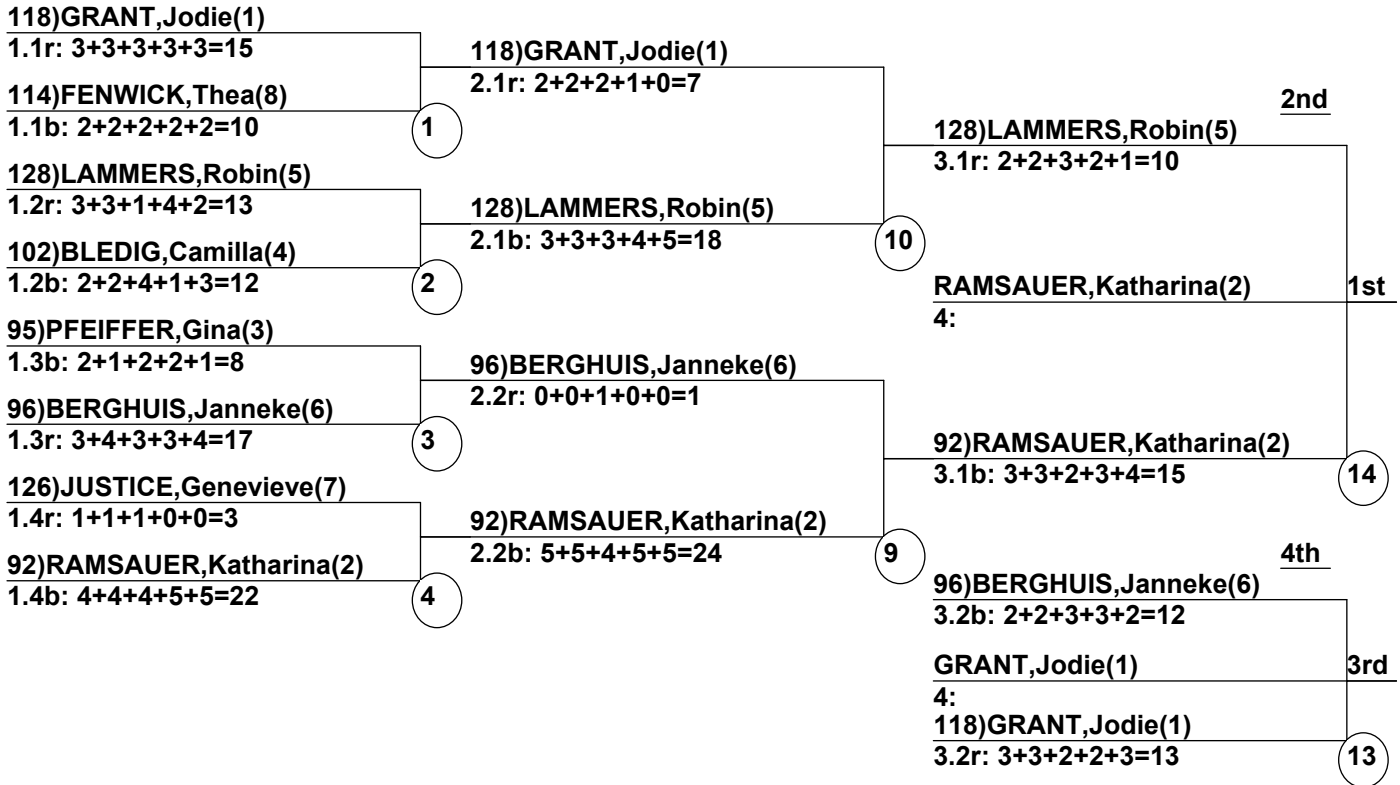

European FIS Duals - Finals

Manchester

Sep 17, 2015 (Thu) (A9999) (A9999) (8047) (8049)

Head Judge: BATES,Kay
Chief of Comp: CARR,Martin
T.D.: SPAN,Ales
Chief of Scoring: CARR,Martin
Judge 1: CARR,Martin
Judge 2: BATES,Kay
Judge 3: BATES,Peter
Judge 4: LUNN,Ian
Judge 5: BATES,Kay

Course: Indoor
Length: 137 m
Width: 17 m
Pitch: 15 deg

____ Head Judge
____ Chief of Scoring
____ T.D.

Duals FIS   Event   Date: Sep 18, 2015 (Fri)
Female/Male   (By Duals FIS Run-order)   Time: 11:22 am
Manchester   European FIS Duals -

Female