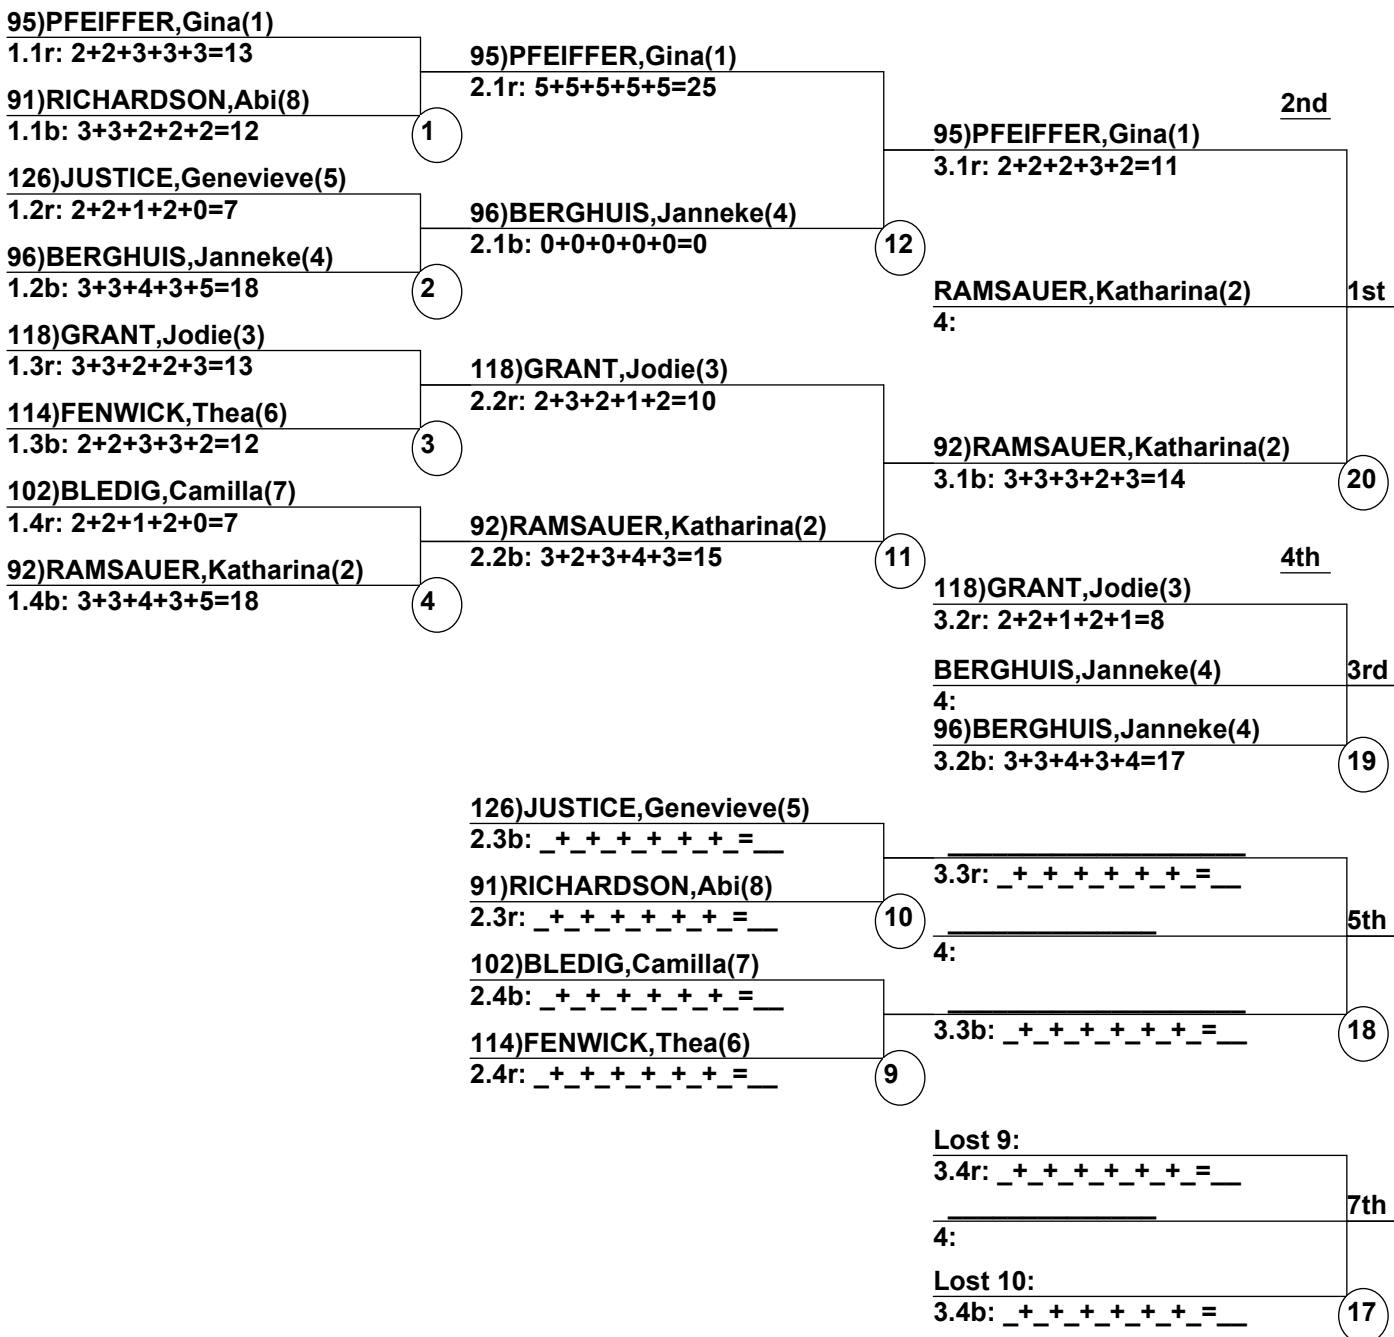

British FIS Duals - Final

Manchester

_____ Head Judge
 _____ Chief of Scoring
 _____ T.D.

British Duals FIS Fi Event Date: Sep 18, 2015 (Fri)
 Female/Male (By British Duals FIS Fi Run-order) Time: 1:33 pm
 Manchester British FIS Duals -

Female

Male