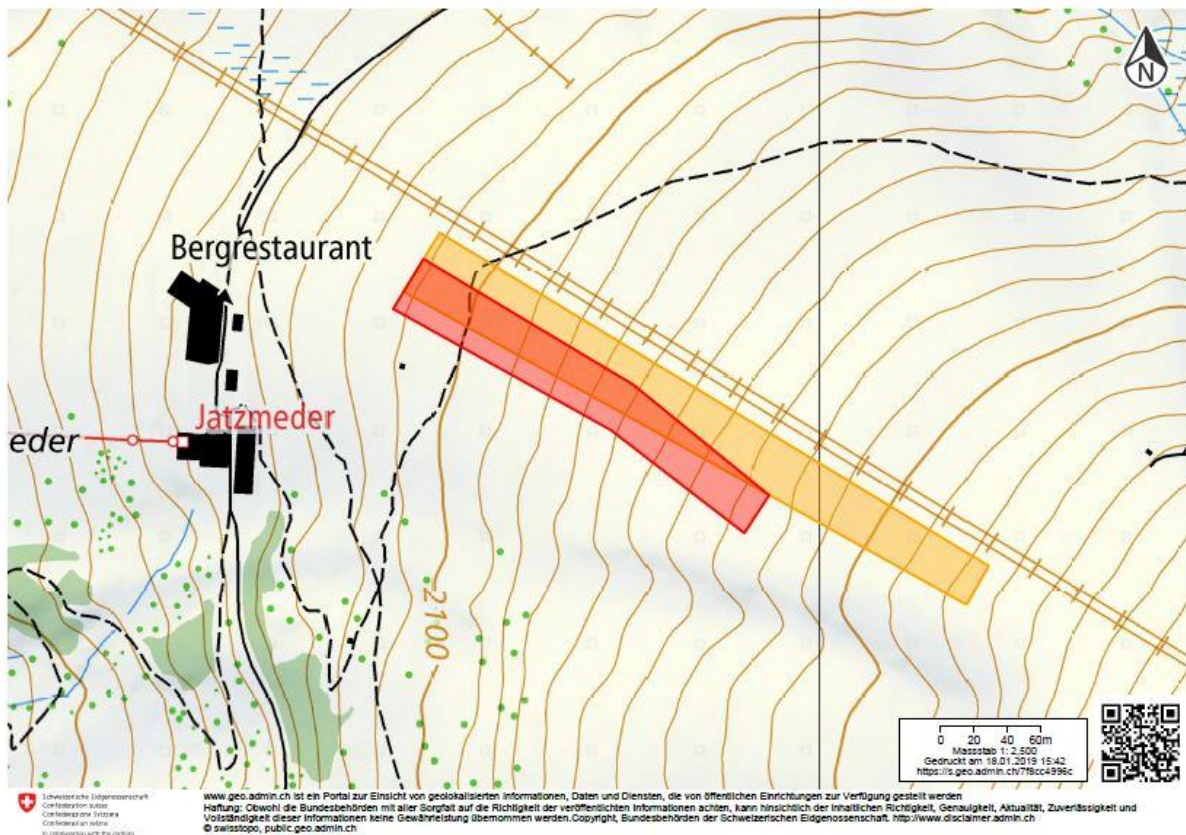

swiss snowboard

TC MEETING

Blockhaus bei der Station Rinerhorn, Glaris
Blockhaus next to the Station Rinerhorn, Glaris

Freitag / Friday, 01.03.: 19.00

Samstag / Saturday, 02.03.: 18.00

TECHNISCHE DATEN / TECHNICAL DATA

Name der Strecke:	Jatzmeder, Juonli
Start:	2225m (PGS) 2175m (PSL)
Ziel:	2085m (PGS & PSL)
Vertical Drop:	140m (PGS) 90m (PSL)
Course Length:	400m (PGS) 250m (PSL)

EVENT MAIN SPONSOR

EVENT SPONSORS

RAIFFEISEN