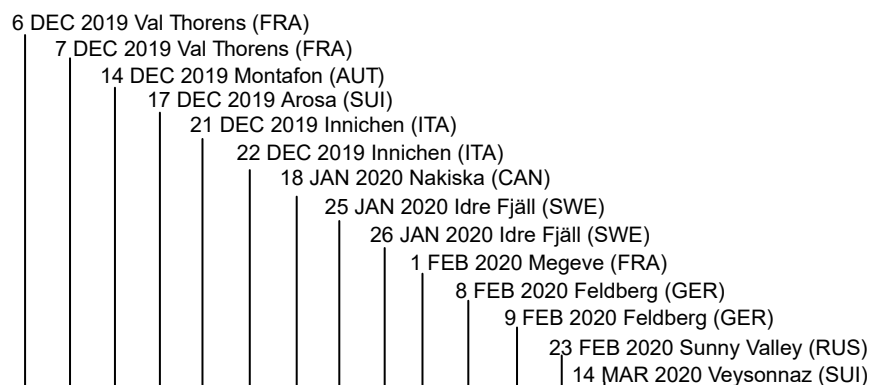

AUDI FIS SKI CROSS WORLD CUP 2020

WORLD CUP - DISCIPLINE STANDINGS

SX

Women's Ski Cross

MONTAFON (AUT)

SAT 14 DEC 2019 AFTER 3 OF 14 COMPETITIONS

Number of Competitors: 27

Number of NSAs: 13

Rank	Name	NSA Code	1	2	3	4	5	6	7	8	9	10	11	12	13	14	Score	Tie Score
1	NAESLUND Sandra	SWE	100	80	80												260	
2	HOFFOS Courtney	CAN	80	60	60												200	
3	SMITH Fanny	SUI	45	100	36												181	
4	THOMPSON Marielle	CAN	50	29	100												179	
5	SHERRET India	CAN	60	50	45												155	
6	EDEBO Alexandra	SWE	20	40	50												110	
7	OFNER Katrin	AUT	40	45	16												101	
8	PHELAN Brittany	CAN	32	26	40												98	
9	CHORE Zoe	CAN	36	32	29												97	
10	BERGER SABBATEL Marielle	FRA	18	36	20												74	
11	ZACHER Heidi	GER	22	24	22												68	
12	LIMBACHER Andrea	AUT	15	15	32												62	32
13	KENNEDY-SIM Sami	AUS	26	18	18												62	26
14	MAIER Daniela	GER	16	22	24												62	24
15	CHIRTCOVA Anastasiia	RUS	13	13	26												52	
16	COUSIN Sixtine	SUI	24	16	10												50	
17	LUEDI Sanna	SUI	29	20	-												49	
18	GANTENBEIN Talina	SUI	14	14	12												40	
19	KUCEROVA Nikol	CZE	12	12	11												35	
20	MALTSEVA Ekaterina	RUS	10	10	14												34	
21	McEWEN Abby	CAN	6	6	15												27	
22	JOFFROY Stephanie	CHI	11	11	-												22	
23	SCHNEIDER Amelie	FRA	9	9	-												18	
24	PETERS Emma	GBR	8	8	-												16	
25	HIRAKAWA Sachi	JPN	7	7	-												14	
26	EISENBEITL Lisa	AUT	-	-	13												13	
27	FANTELLI Lucrezia	ITA	-	-	9												9	

Explanation of FIS World Cup points											
Place	Points	Place	Points	Place	Points	Place	Points	Place	Points	Place	Points
1	100	6	40	11	24	16	15	21	10	26	5
2	80	7	36	12	22	17	14	22	9	27	4
3	60	8	32	13	20	18	13	23	8	28	3
4	50	9	29	14	18	19	12	24	7	29	2
5	45	10	26	15	16	20	11	25	6	30	1