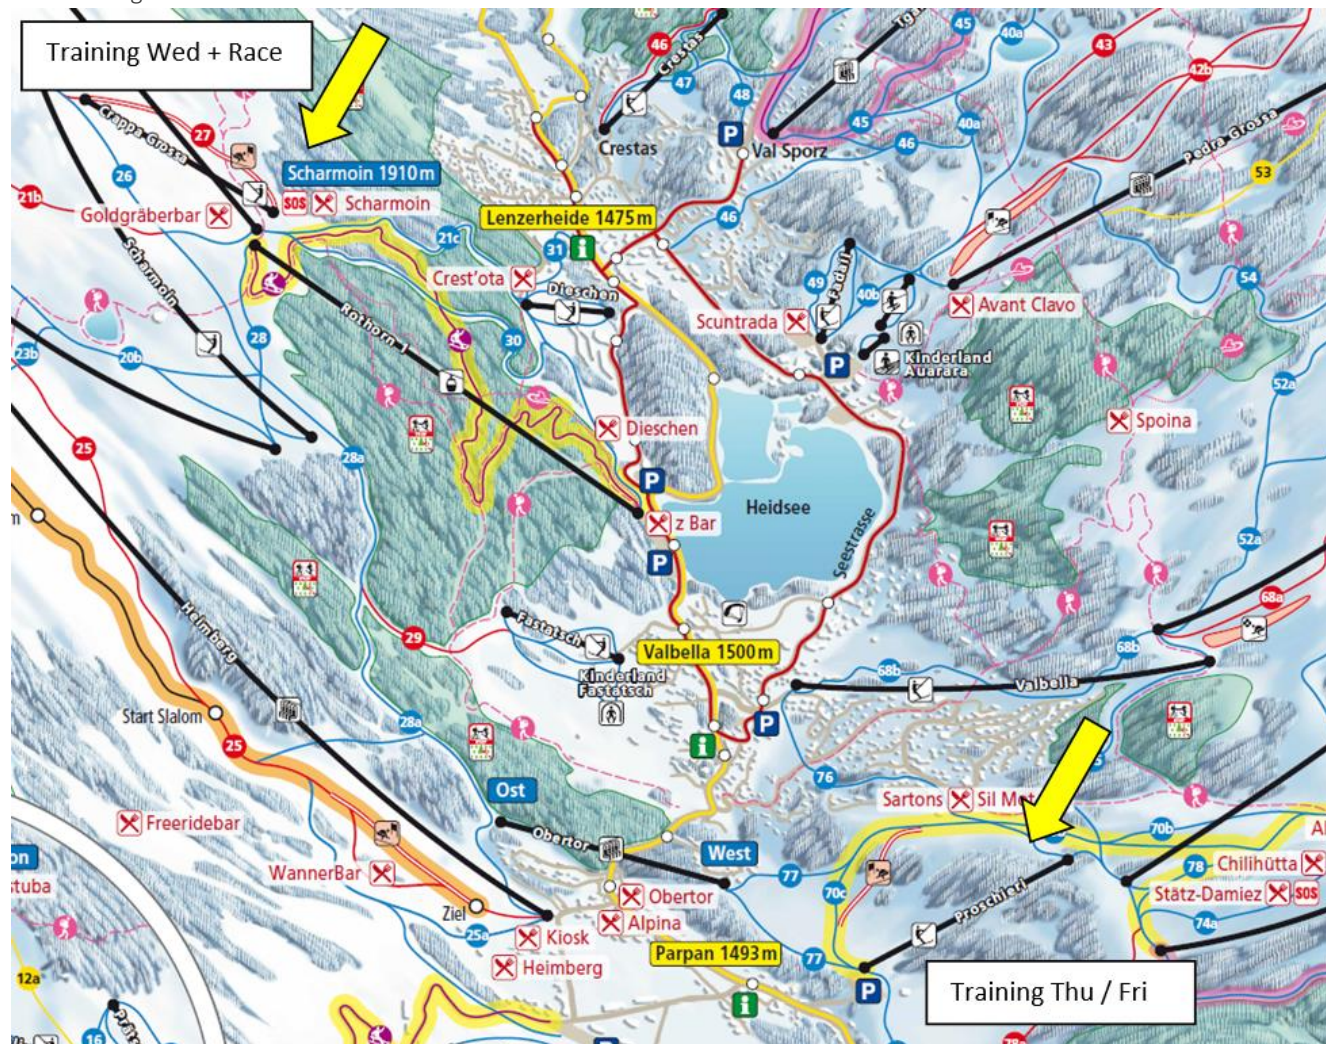

Event Locations / Veranstaltungsorte

Crappa Grossa, Rothorn Midstation Lenzerheide

TECHNICAL DATA RACE SLOPE

Start: 2030m

Finish: 1900m

Vertical Drop: 130m

Course Length: 280m

EVENT MAIN SPONSOR