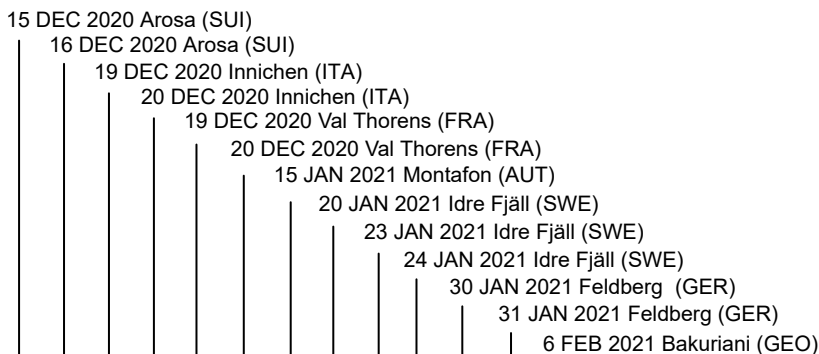

AUDI FIS SKI CROSS WORLD CUP 2021

WORLD CUP - STARTING LIST

Women's Ski Cross

AROSA (SUI)

AS OF TUE 15 DEC 2020 AFTER 1 OF 13 COMPETITIONS

SX

Number of Competitors: 46
Number of NSAs: 15

Rank	Name	NSA Code	1	2	X	X	3	4	5	6	7	8	9	10	11	Base - X + Y =	WCSL
35	SHERINA Natalia	RUS	14													0 - 0 + 14	14
37	HIRAKAWA Sachi	JPN	-													14 - 1 + 0	13
37	MOBAERG Linnea	SWE	-													14 - 1 + 0	13
37	VELCIC Alexa	CAN	-													14 - 1 + 0	13
40	FUNKLER Celia	GER	10													0 - 0 + 10	10
41	GAIRNS Tiana	CAN	9													0 - 0 + 9	9
42	DUMONT Margaux	SUI	8													0 - 0 + 8	8
43	FRICOVA Nikola	SVK	-													7 - 0 + 0	7
43	KRISTA Marie Karoline	SUI	7													0 - 0 + 7	7
45	CHOLENSKA Diana	CZE	4													0 - 0 + 4	4
46	McNATT Leta	USA	1													0 - 0 + 1	1