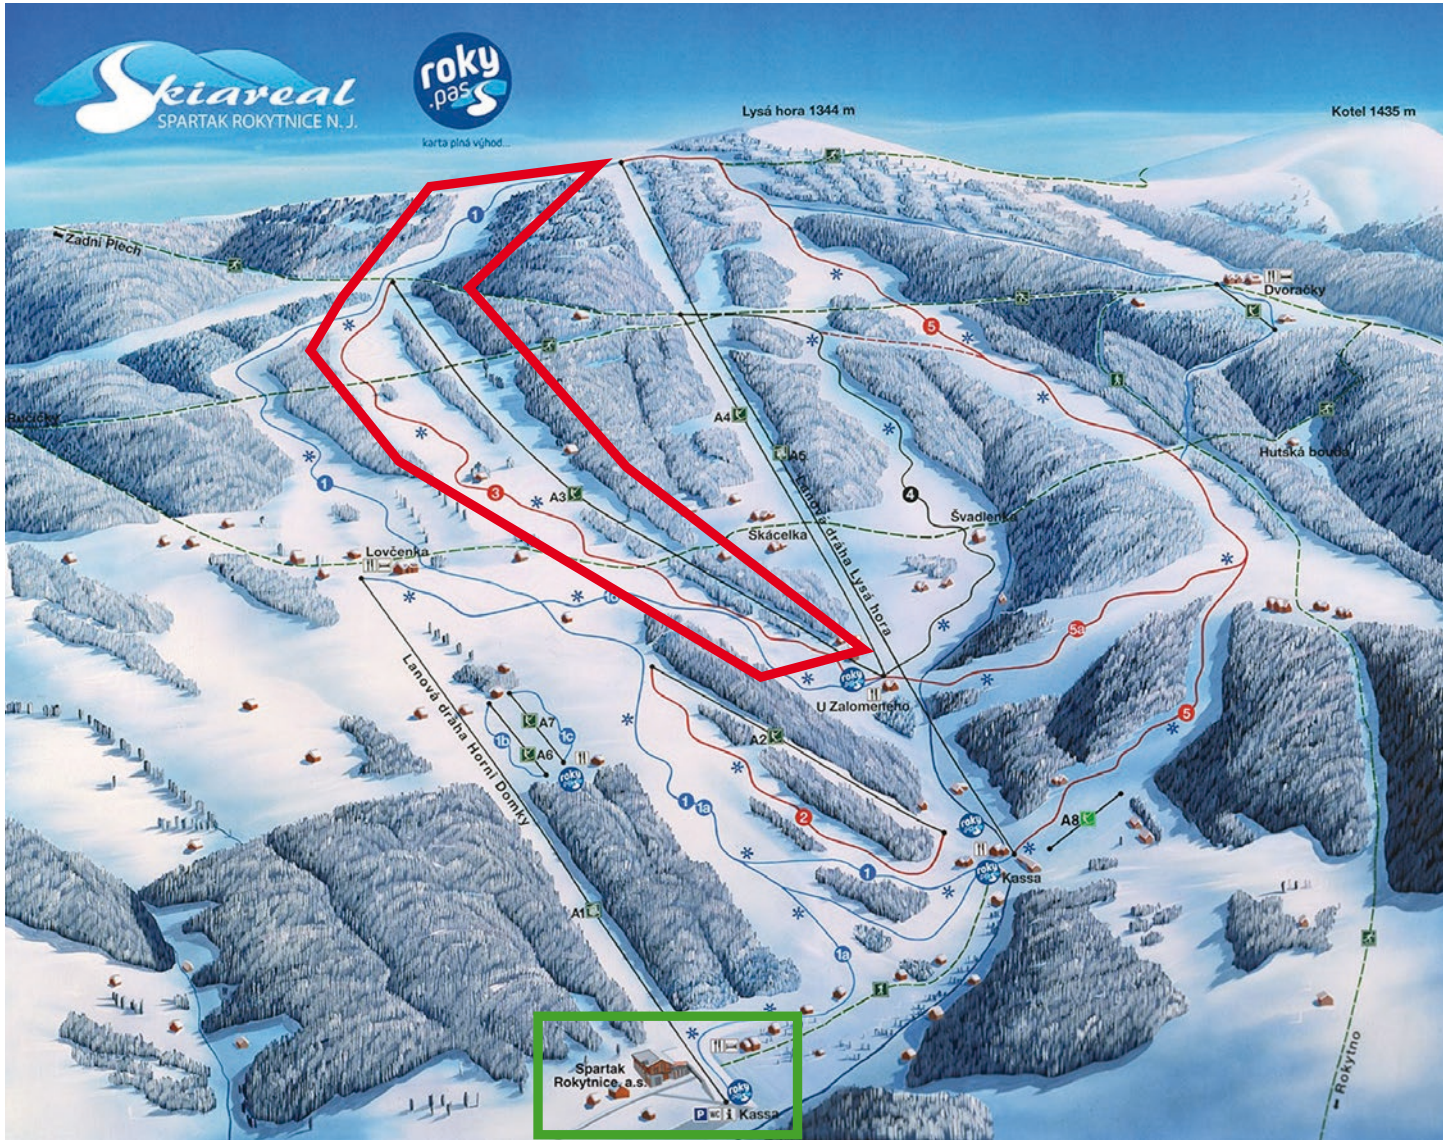

SUNDAY, 7.2.2021 – GIANT SLALOM (1 RUN)

07:00 – 08:00	Distribution of Bibs and lift passes	Lower station of Chairlift – LD Horni Domky
08:15 – 08:45	Inspection (category C, B)	
09:00	Start (category C, B)	
10:30 – 11:00	Inspection (category A)	
cca 11:15	Start (category A)	
Awards Ceremony cca 60 minutes after the finish of the last racer.		Lower lift station Zalomeny

Area map: The Racing Slope is in red circle, the parking area is in green circle

Město
Rokytnice nad Jizerou

Liberecký
kraj

HEAD®

AGROFERT

DS
HOLDING

Budweiser
Budvar

HORSCH
zemědělství na celý život