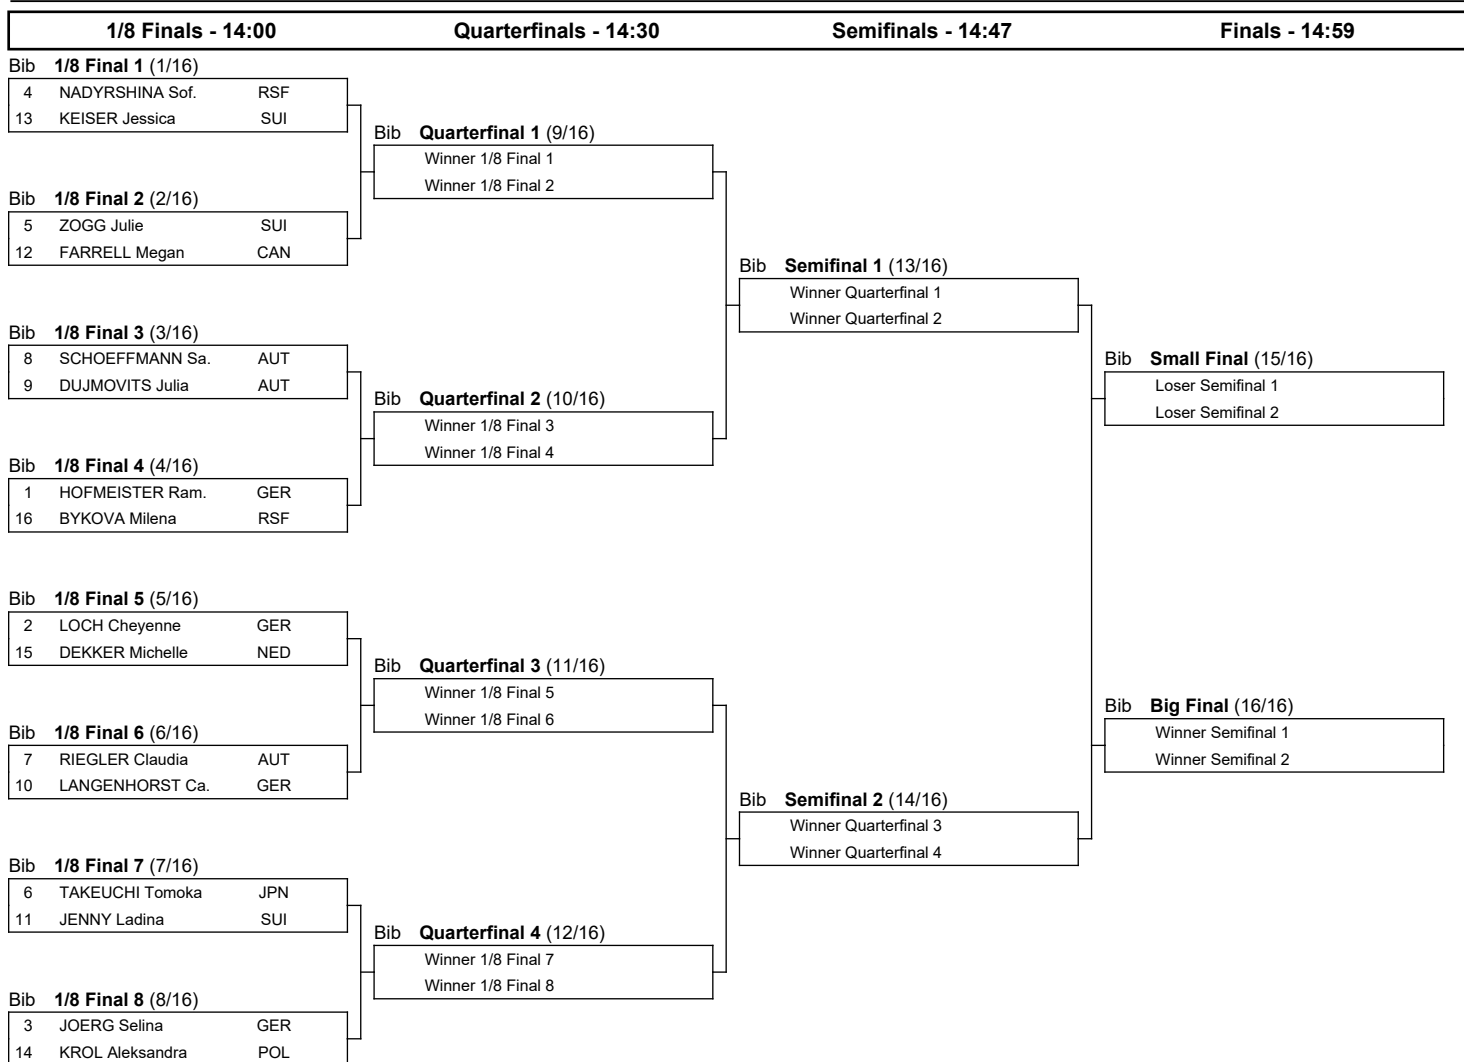

TRIGLAV FIS SNOWBOARD ALPINE WORLD CHAMPIONSHIPS

Rogla (SLO)

Women's Parallel Giant Slalom

MON 1 MAR 2021

Start Time : 9:00

BRACKETS

Progression system: The winner of a heat advances to the next phase. The winners of the Semifinals qualify to the Big Final. The losers of the Semifinals qualify to the Small Final.