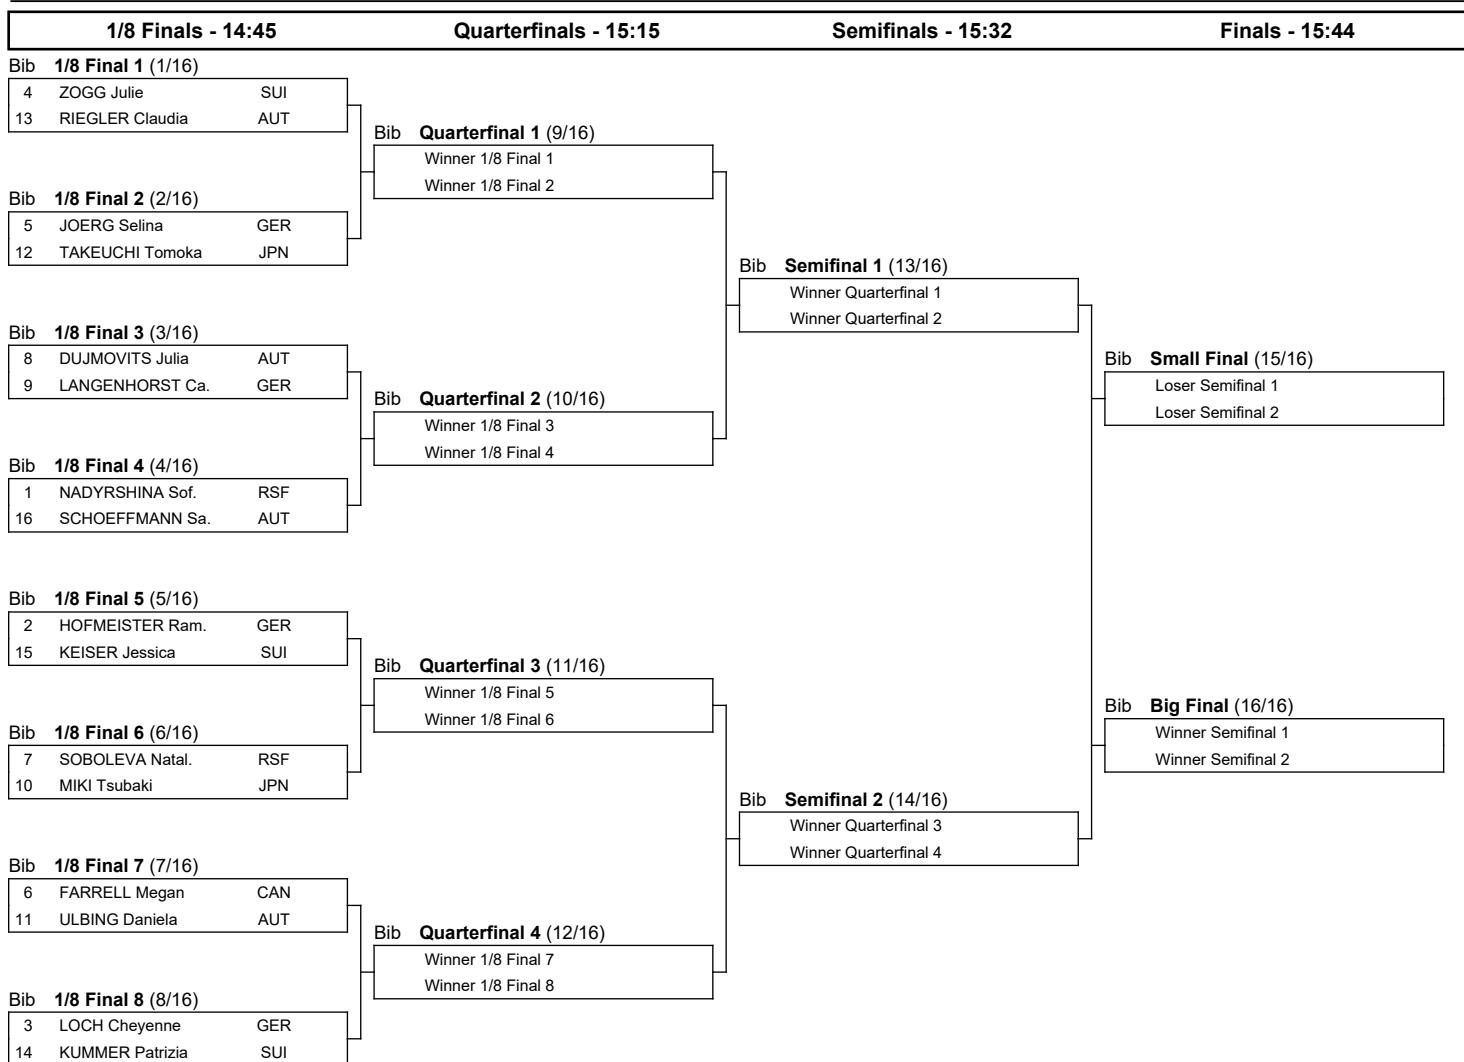

TRIGLAV FIS SNOWBOARD ALPINE WORLD CHAMPIONSHIPS

Rogla (SLO)

Women's Parallel Slalom

TUE 2 MAR 2021

BRACKETS

Start Time : 9:00

Progression system: The winner of a heat advances to the next phase. The winners of the Semifinals qualify to the Big Final. The losers of the Semifinals qualify to the Small Final.