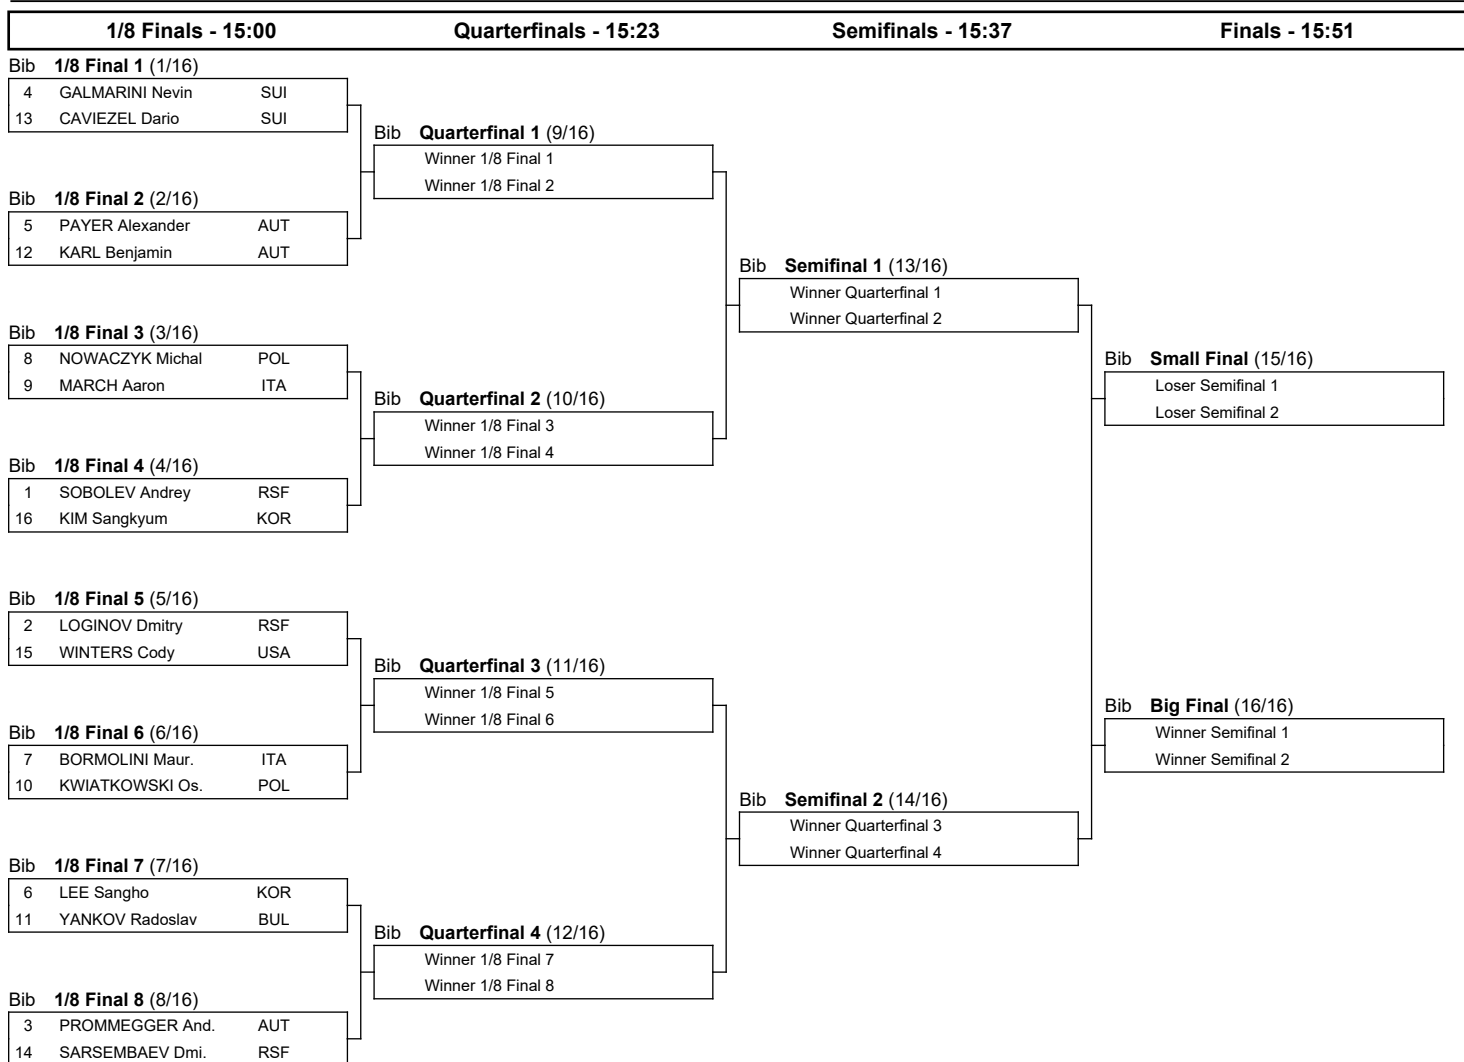

### BRACKETS

Progression system: The winner of a heat advances to the next phase. The winners of the Semifinals qualify to the Big Final. The losers of the Semifinals qualify to the Small Final.