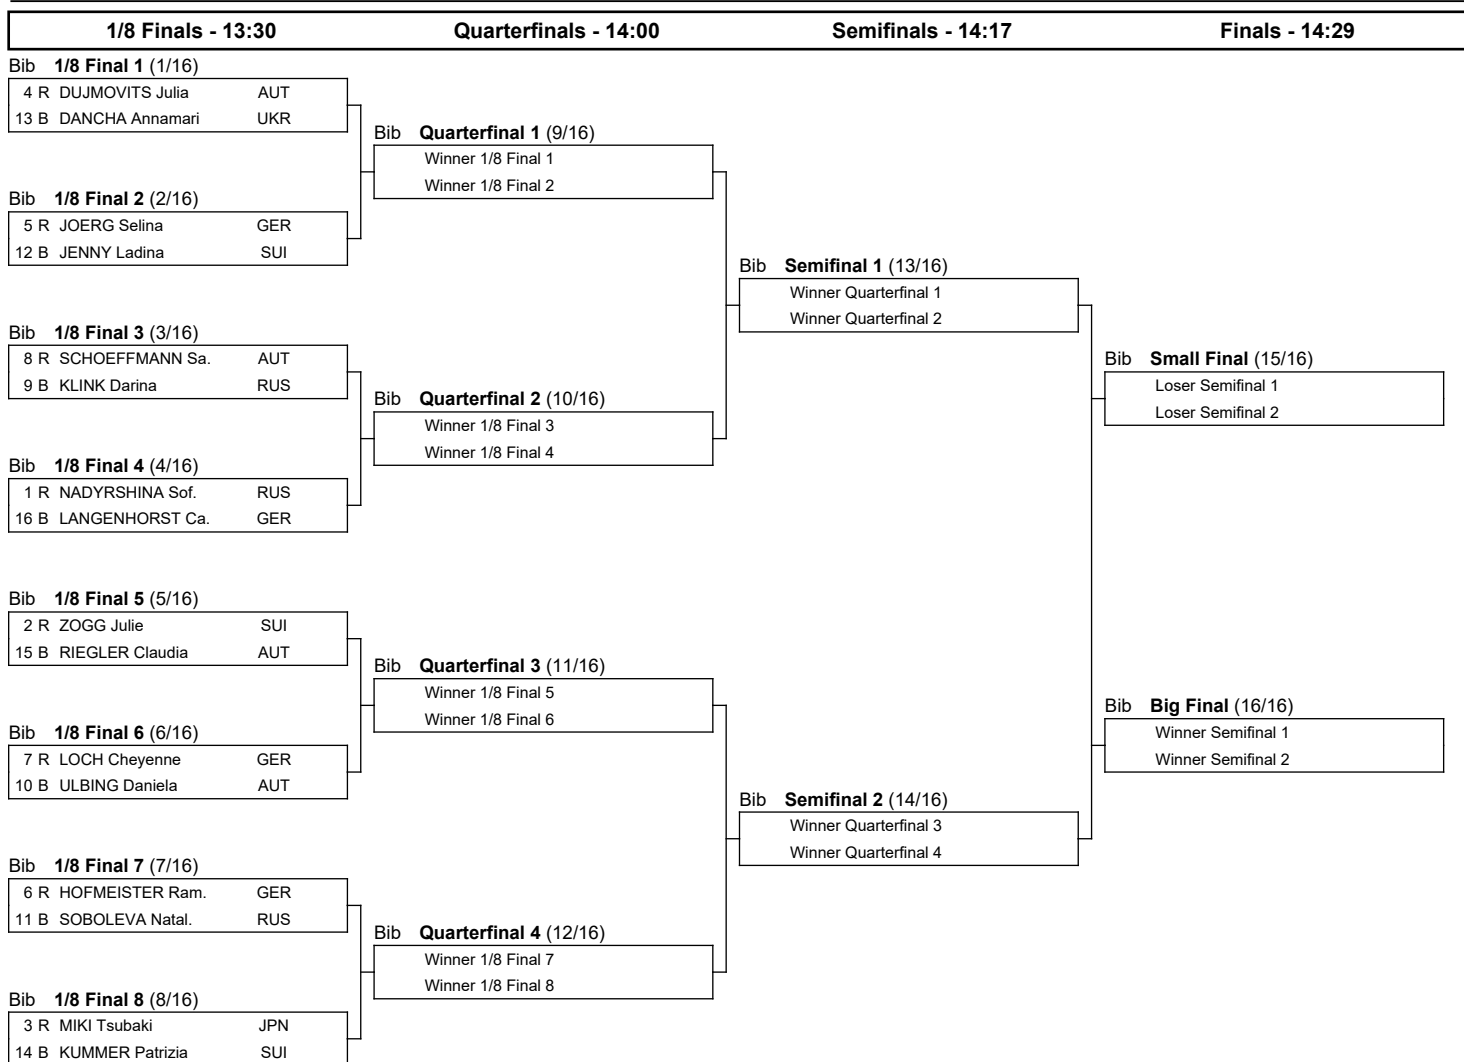

FIS SNOWBOARD WORLD CUP 2021

Berchtesgaden (GER)

Women's Parallel Slalom

SAT 20 MAR 2021

Start Time : 9:30

BRACKETS

Progression system: The winner of a heat advances to the next phase. The winners of the Semifinals qualify to the Big Final. The losers of the Semifinals qualify to the Small Final.

Legend:
B Blue R Red

20 MAR 2021 / Berchtesgaden (GER) / 6268

Page 1/1

Timing and Scoring provided by SWISS TIMING

www.fis-ski.com

Generation date : SAT 20 MAR 2021

Time : 11:23

Document: C75P 1.0

Gefördert durch: