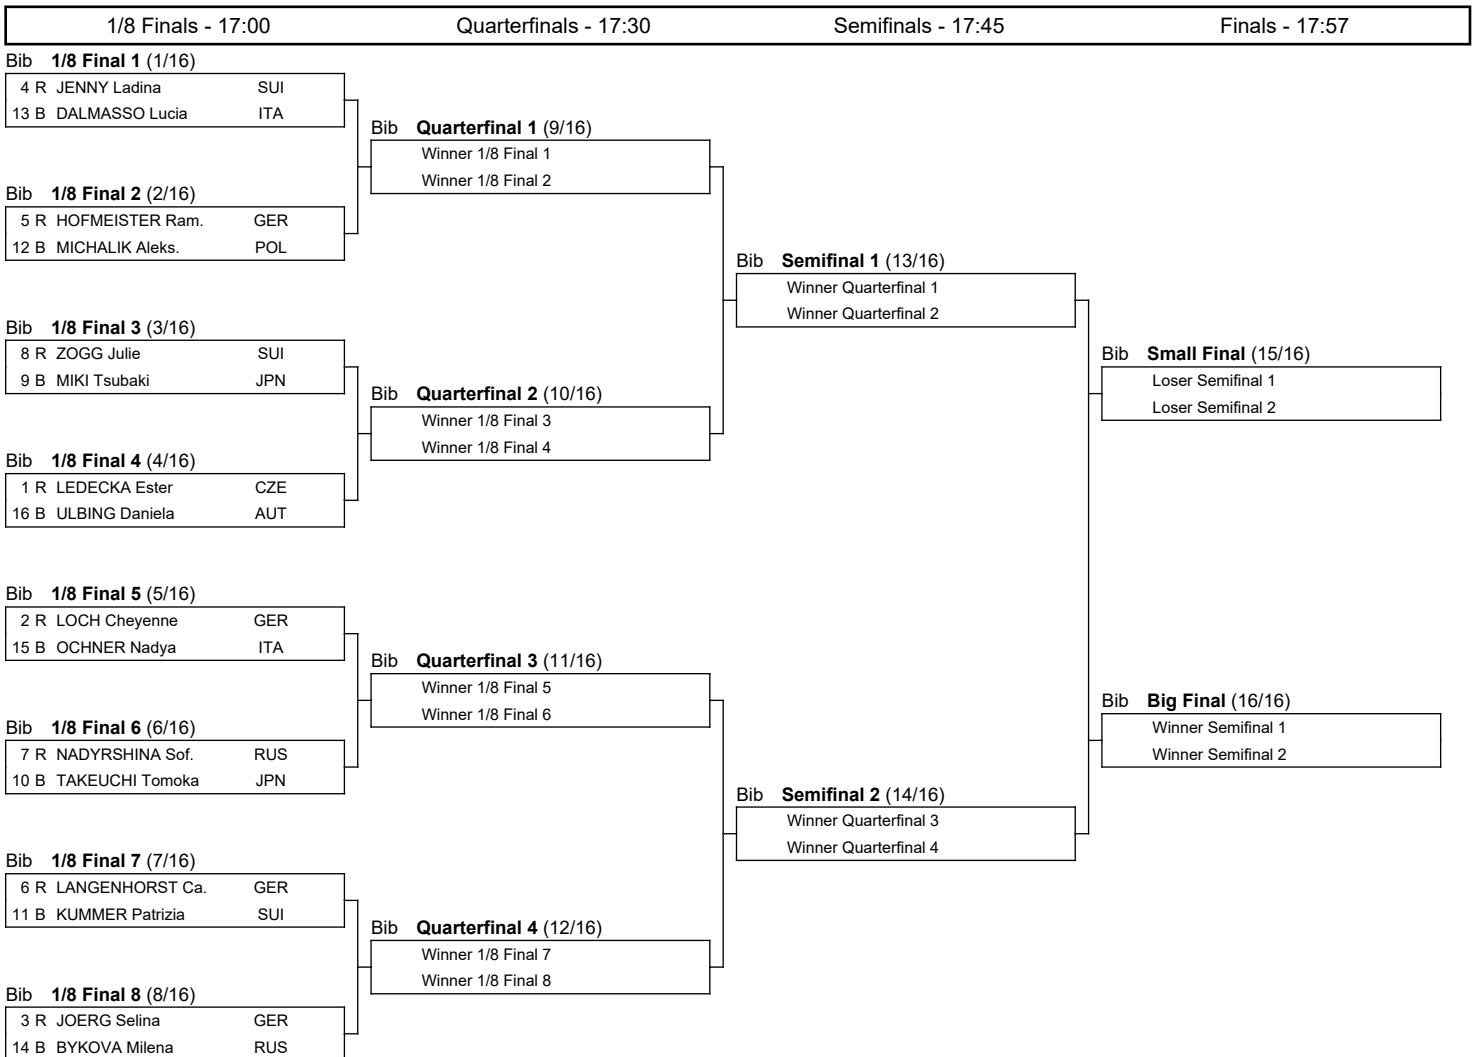

FIS SNOWBOARD WORLD CUP 2021

Cortina d'Ampezzo (ITA)

Women's Parallel Giant Slalom

SAT 12 DEC 2020

Start Time : 13:00

BRACKETS FINALS

Progression system: The winner of a heat advances to the next phase. The winners of the 1/8 Final heats qualify to the Quarterfinals. The winners of the Quarterfinals qualify to the Semifinals. The winners of the Semifinals qualify to the Big Final. The losers of the Semifinals qualify to the Small Final.

Legend:
B Blue R Red

12-12-2020 / Cortina d'Ampezzo (ITA) / 6291 Page 1/1

Timing and Scoring provided by SWISS TIMING www.fis-ski.com

Generation date : SAT 12 DEC 2020 Time : 15:08 Document: C75P 1.0

SNOWBOARD WORLD CUP CORTINA D'AMPEZZO