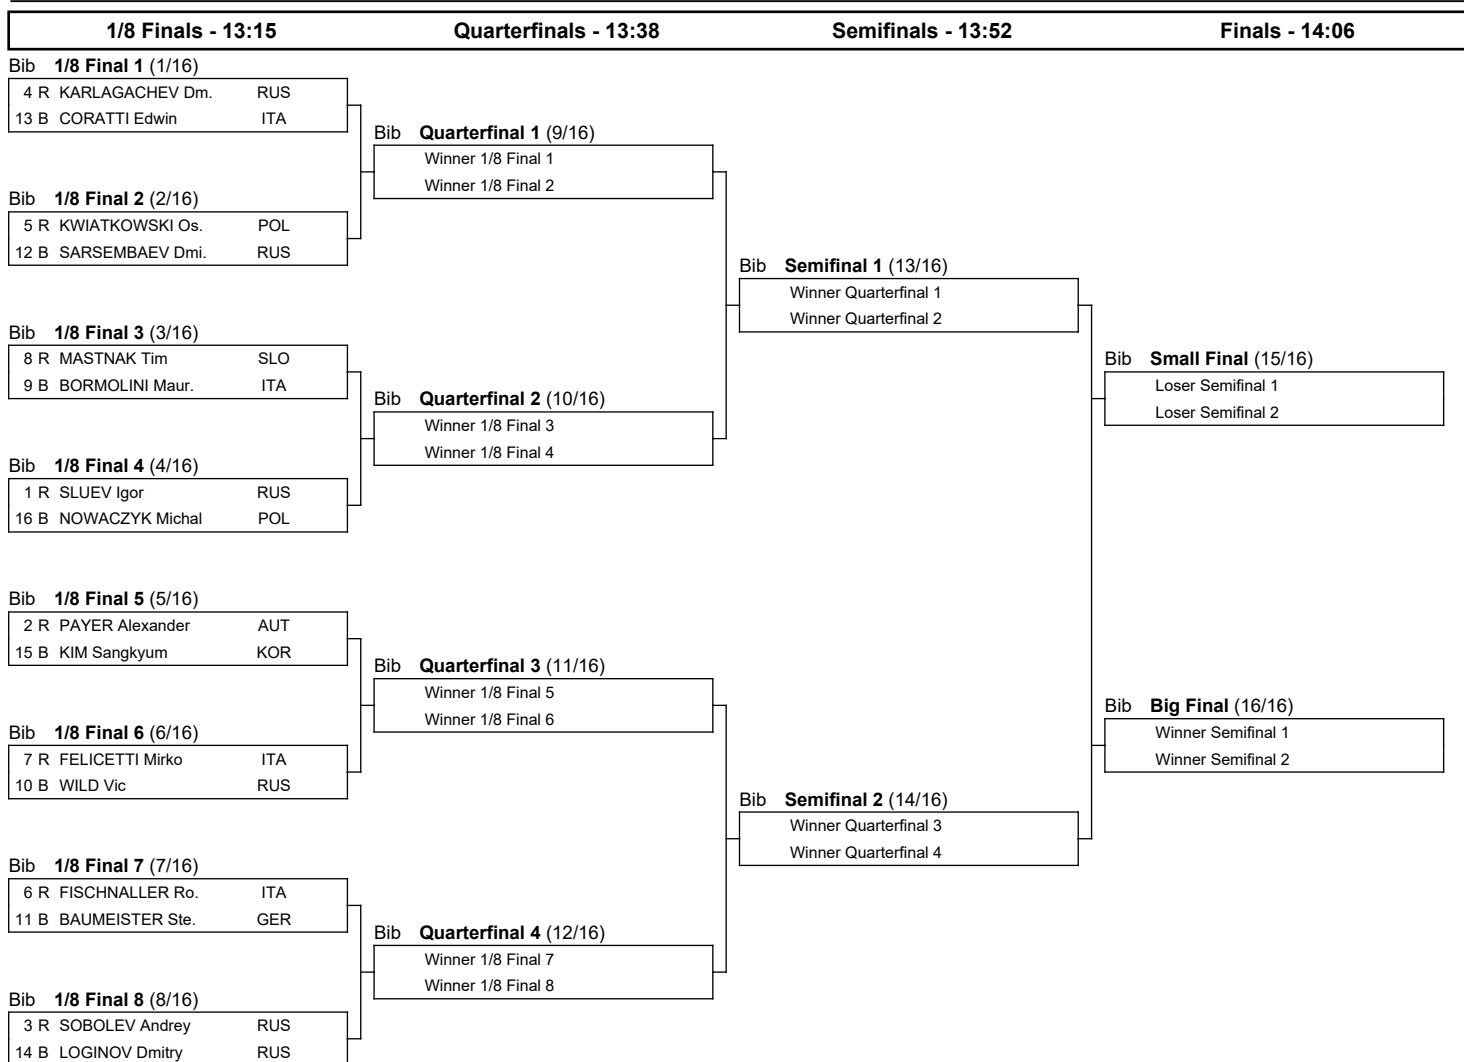

FIS SNOWBOARD WORLD CUP 2021

Bannoye (RUS)

Men's Parallel Giant Slalom

SAT 6 FEB 2021

Start Time : 9:00

BRACKETS

Progression system: The winner of a heat advances to the next phase. The winners of the Semifinals qualify to the Big Final. The losers of the Semifinals qualify to the Small Final.

Legend:
B Blue **R** Red

6 FEB 2021 / Bannoye (RUS) / 6399

Page 1/1

Timing and Scoring provided by SWISS TIMING

www.fis-ski.com

Generation date : SAT 6 FEB 2021

Time : 12:08

Document: C75P 1.0