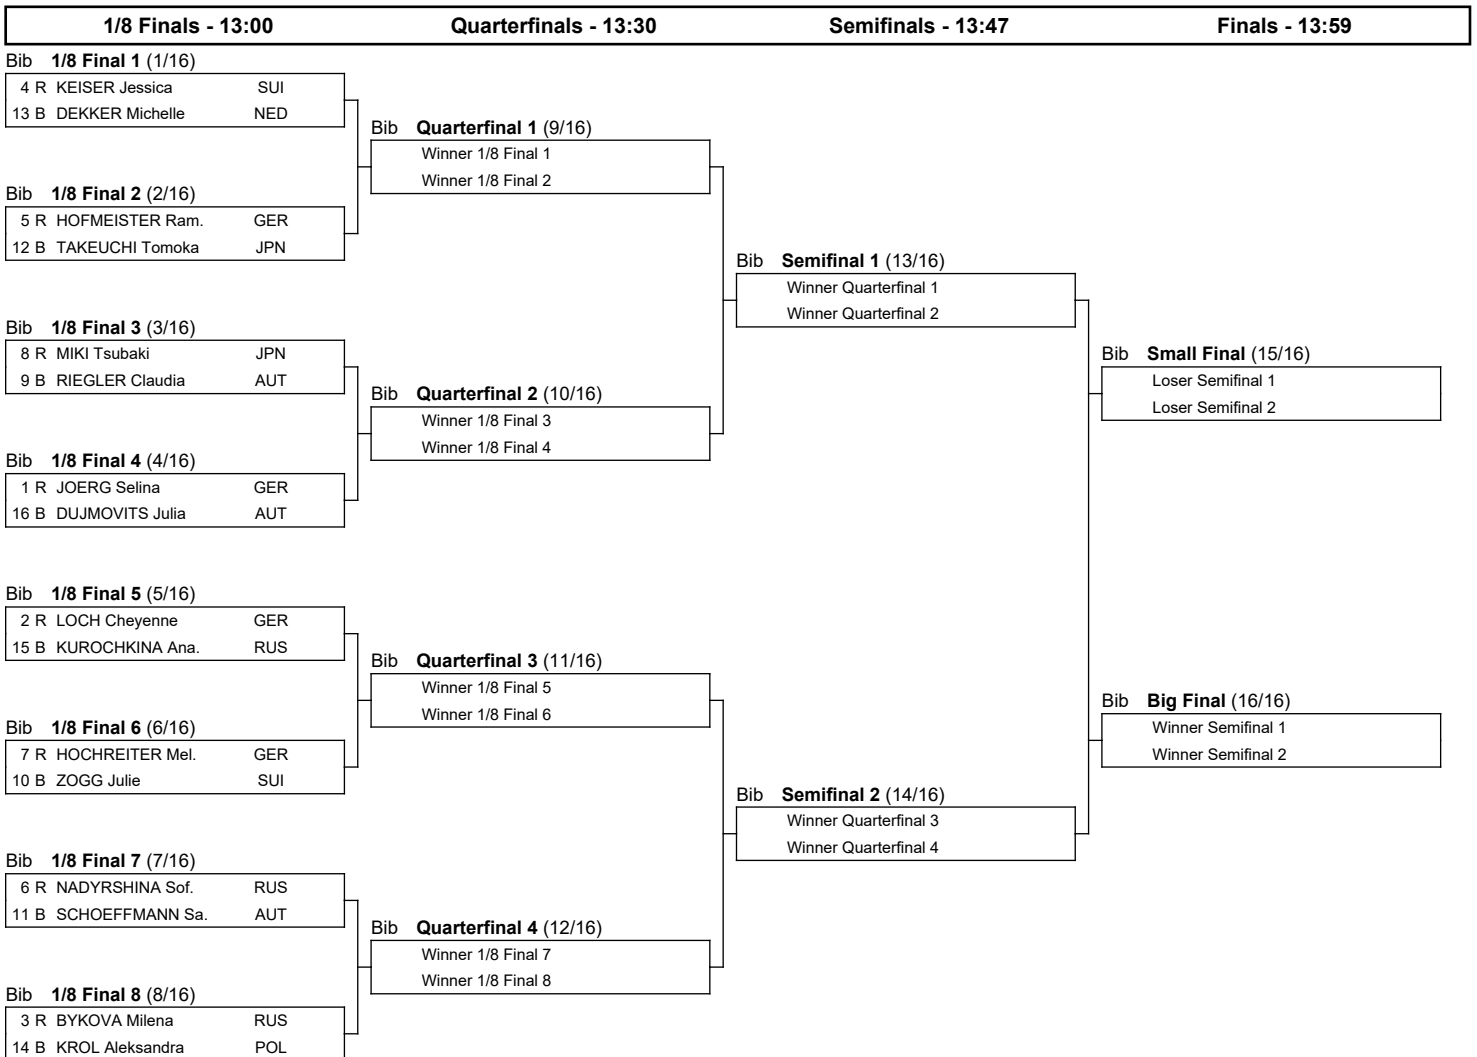

FIS SNOWBOARD WORLD CUP 2021

Bannoye (RUS)

Women's Parallel Giant Slalom

SAT 6 FEB 2021

Start Time : 9:15

BRACKETS

Progression system: The winner of a heat advances to the next phase. The winners of the Semifinals qualify to the Big Final. The losers of the Semifinals qualify to the Small Final.

Legend:
B Blue R Red

6 FEB 2021 / Bannoye (RUS) / 6400

Page 1/1

Timing and Scoring provided by SWISS TIMING

www.fis-ski.com

Generation date : SAT 6 FEB 2021

Time : 11:41

Document: C75P 1.0

SNOWBOARD WORLD CUP BANNOYE

Bannoye Ski Resort, Yubileiny Health Resort
 1 Kurortnaya Str., Zelenaya Polyana Village,
 Abzelilovo District, Republic of Bashkortostan,
 Russian Federation, 453613