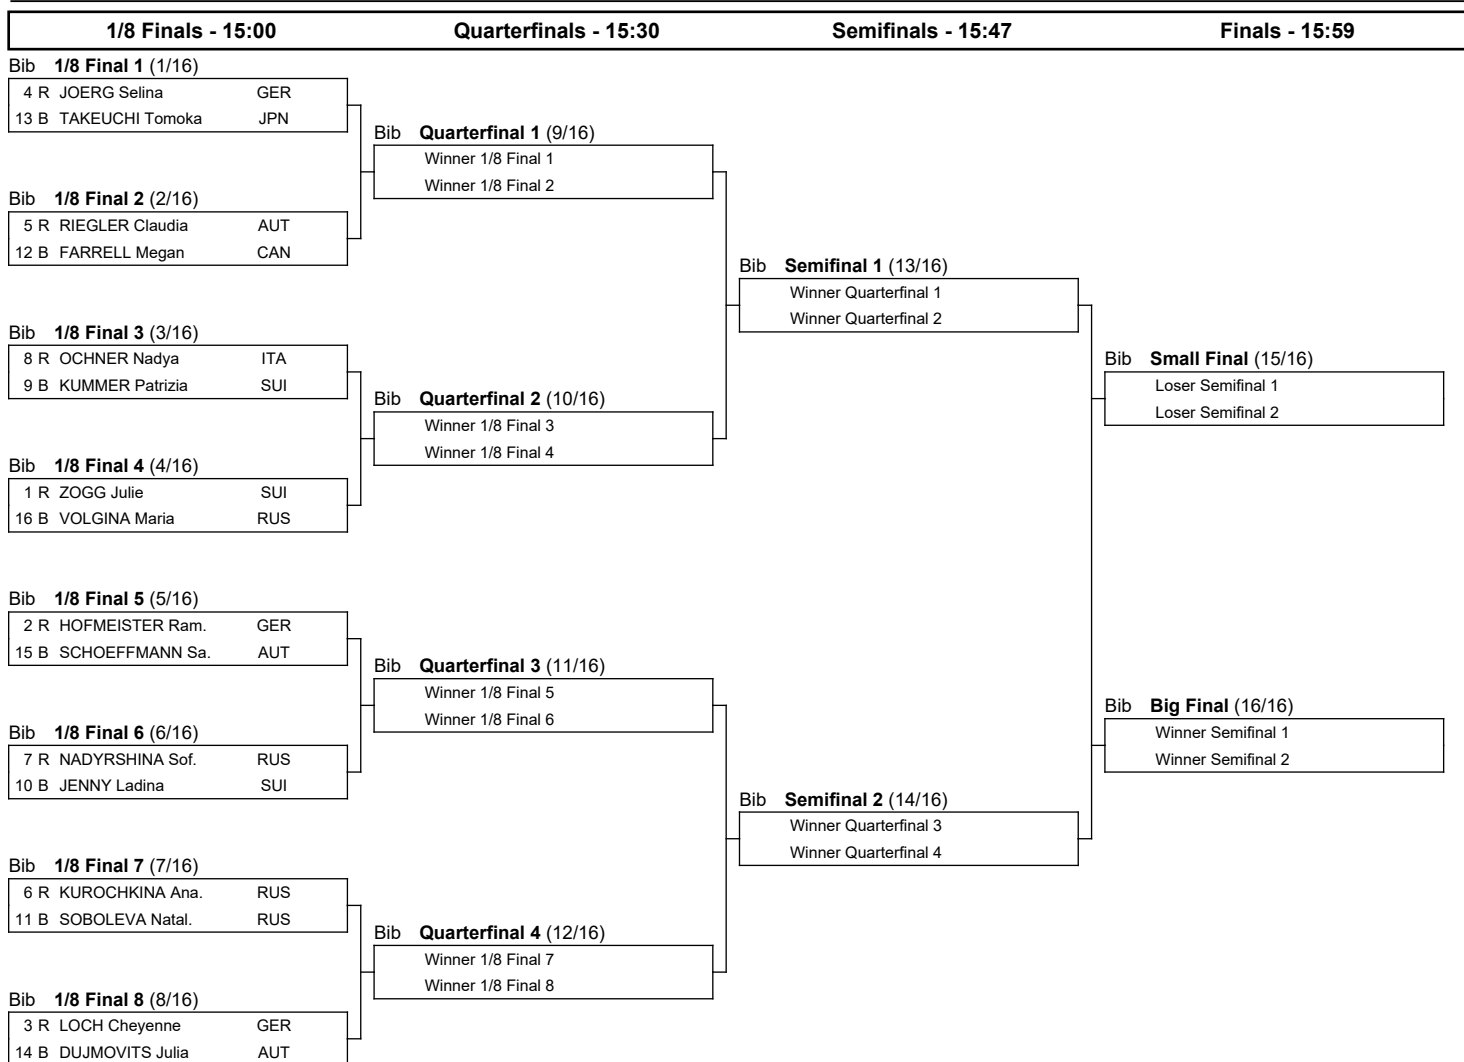

## FIS SNOWBOARD WORLD CUP 2021

### Bannoye (RUS)

Women's Parallel Slalom

SUN 7 FEB 2021

Start Time : 12:00

### BRACKETS

Progression system: The winner of a heat advances to the next phase. The winners of the Semifinals qualify to the Big Final. The losers of the Semifinals qualify to the Small Final.

**Legend:**  
**B** Blue      **R** Red