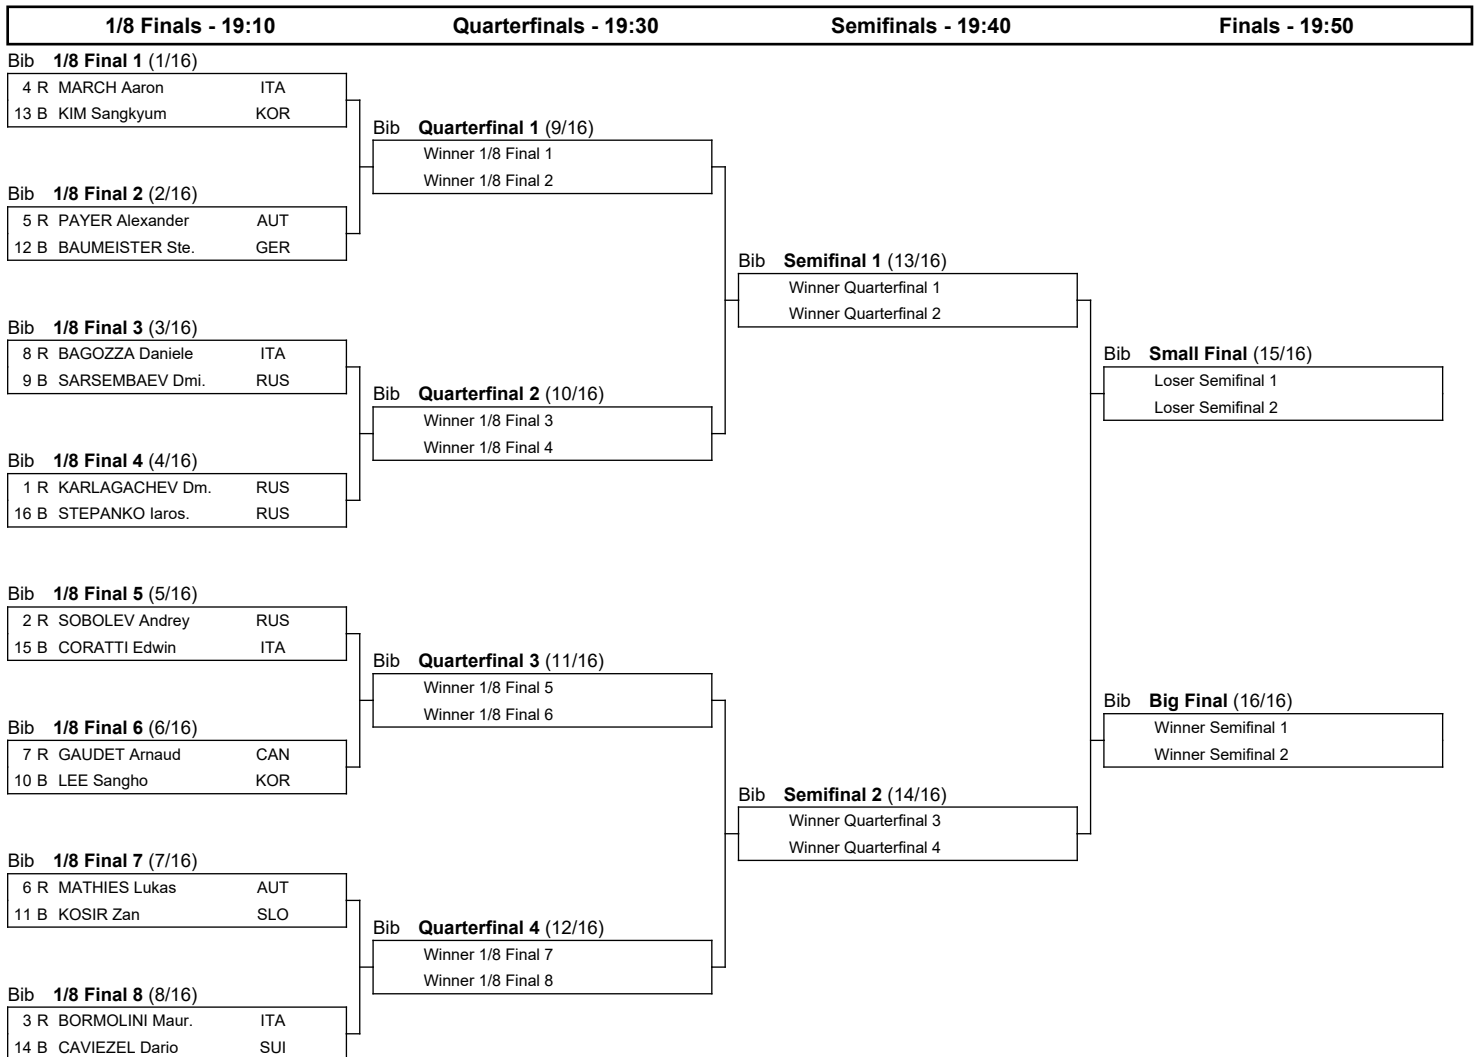

FIS SNOWBOARD WORLD CUP 2021

Moscow (RUS)

Men's Parallel Slalom

SAT 30 JAN 2021

Start Time : 15:00

BRACKETS

Progression system: The winner of a heat advances to the next phase. The winners of the Semifinals qualify to the Big Final. The losers of the Semifinals qualify to the Small Final.

Legend:
B Blue **R** Red