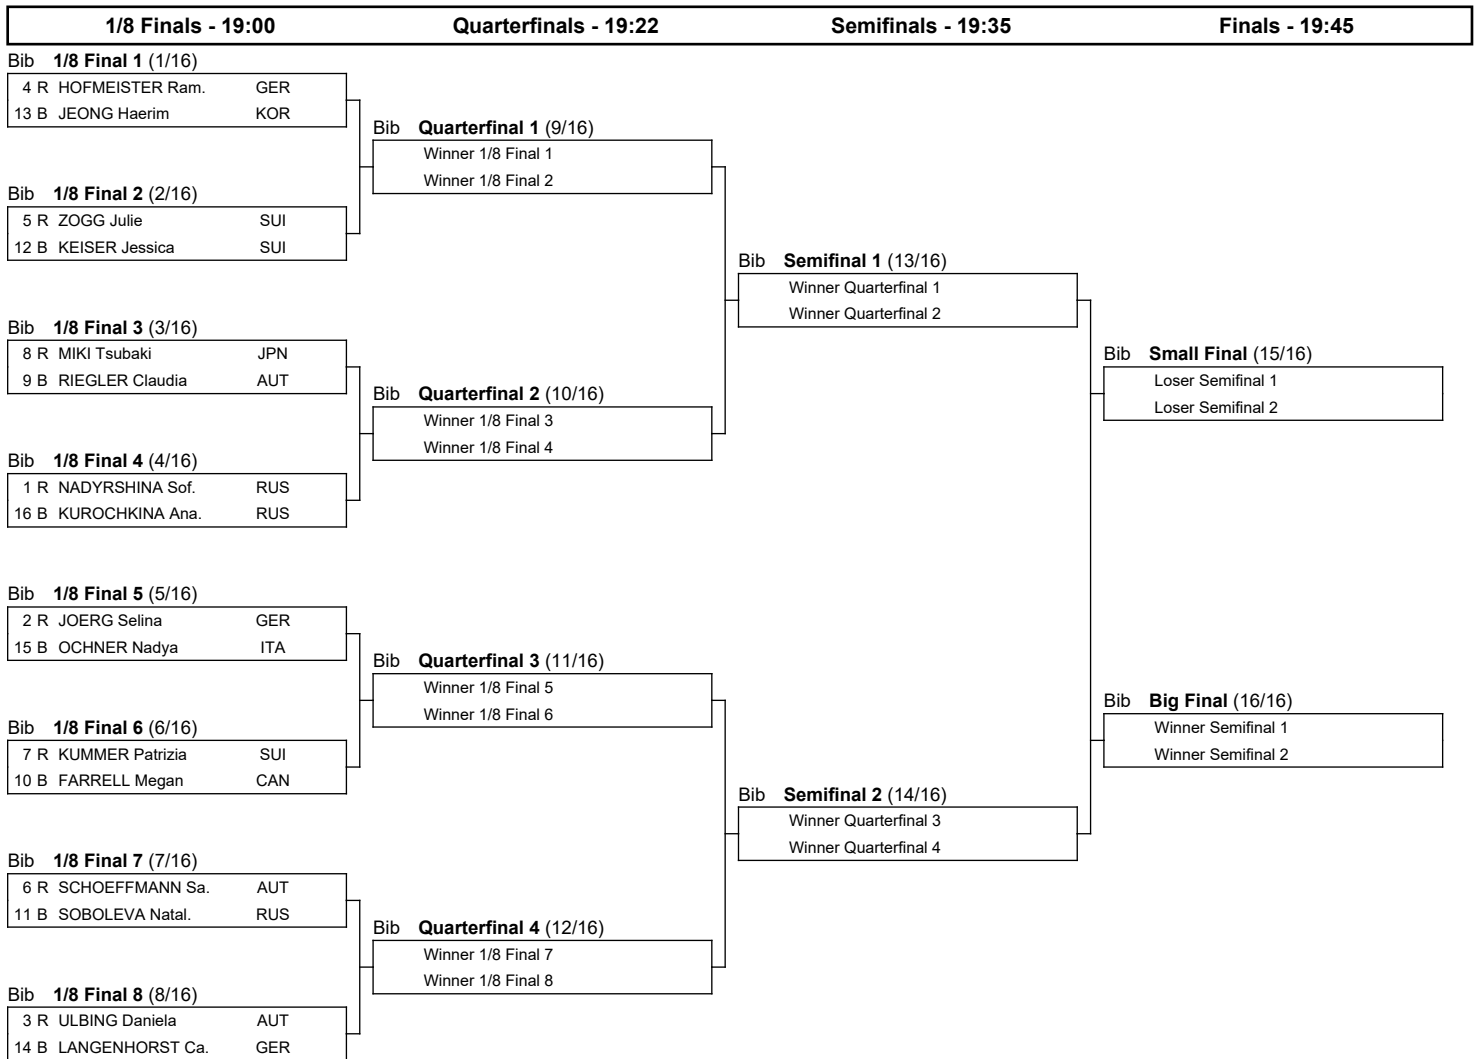

# FIS SNOWBOARD WORLD CUP 2021

## Moscow (RUS)

### Women's Parallel Slalom

SAT 30 JAN 2021

Start Time : 15:00

### BRACKETS

Progression system: The winner of a heat advances to the next phase. The winners of the Semifinals qualify to the Big Final. The losers of the Semifinals qualify to the Small Final.

**Legend:**  
**B** Blue      **R** Red