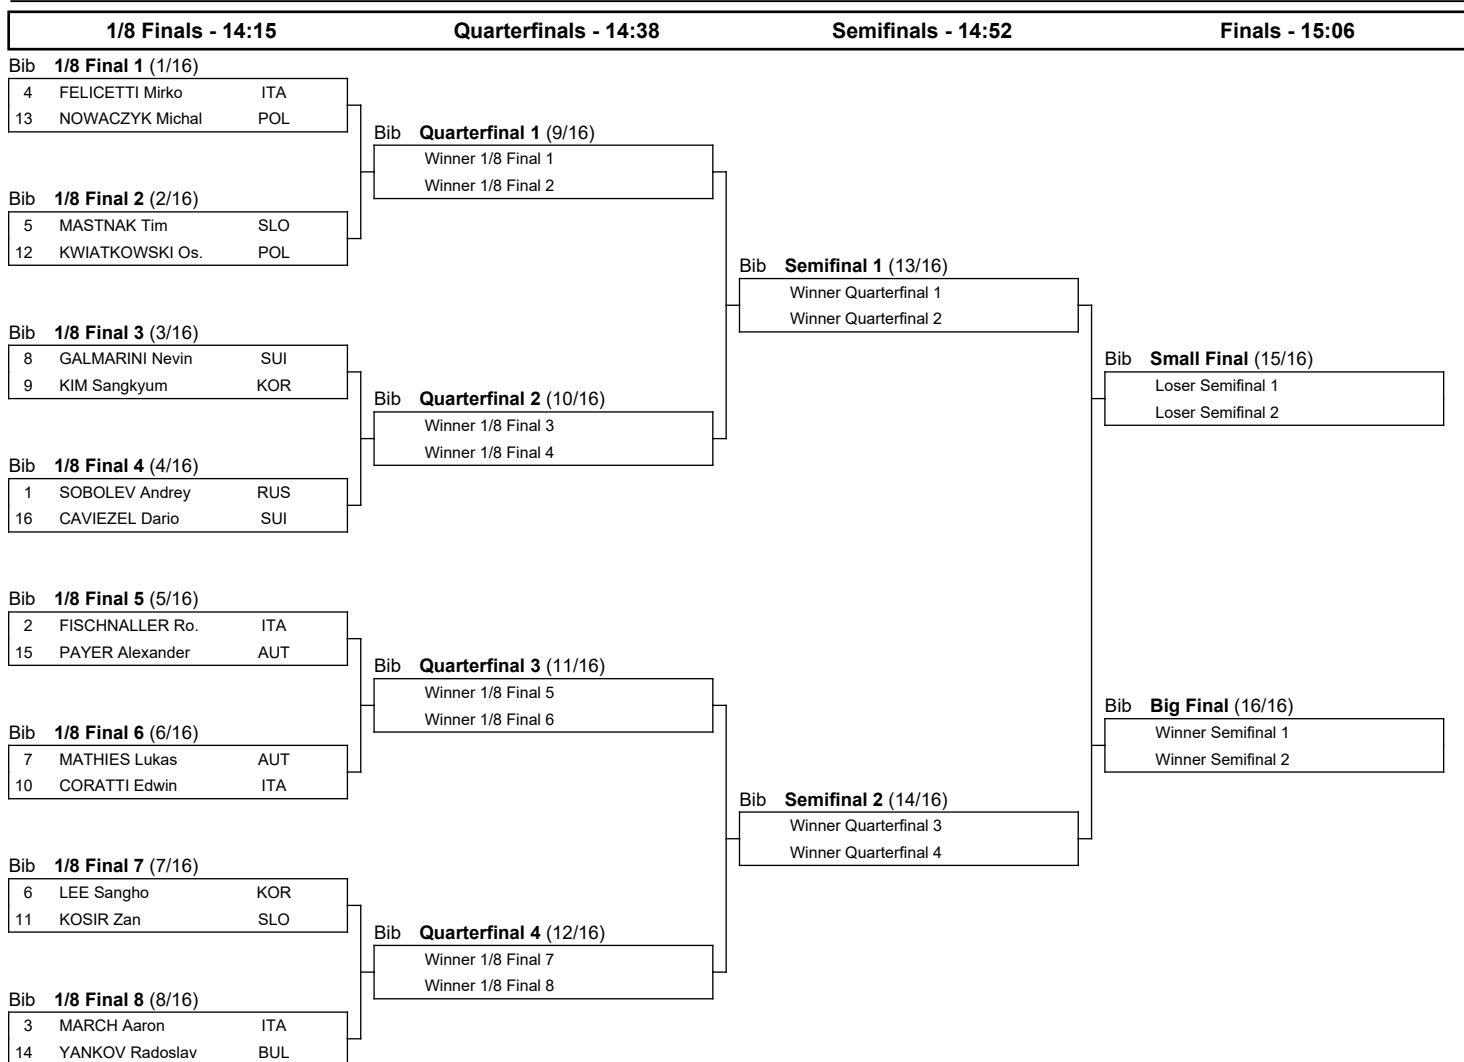

## FIS SNOWBOARD WORLD CUP 2021

### BRACKETS

Progression system: The winner of a heat advances to the next phase. The winners of the Semifinals qualify to the Big Final. The losers of the Semifinals qualify to the Small Final.