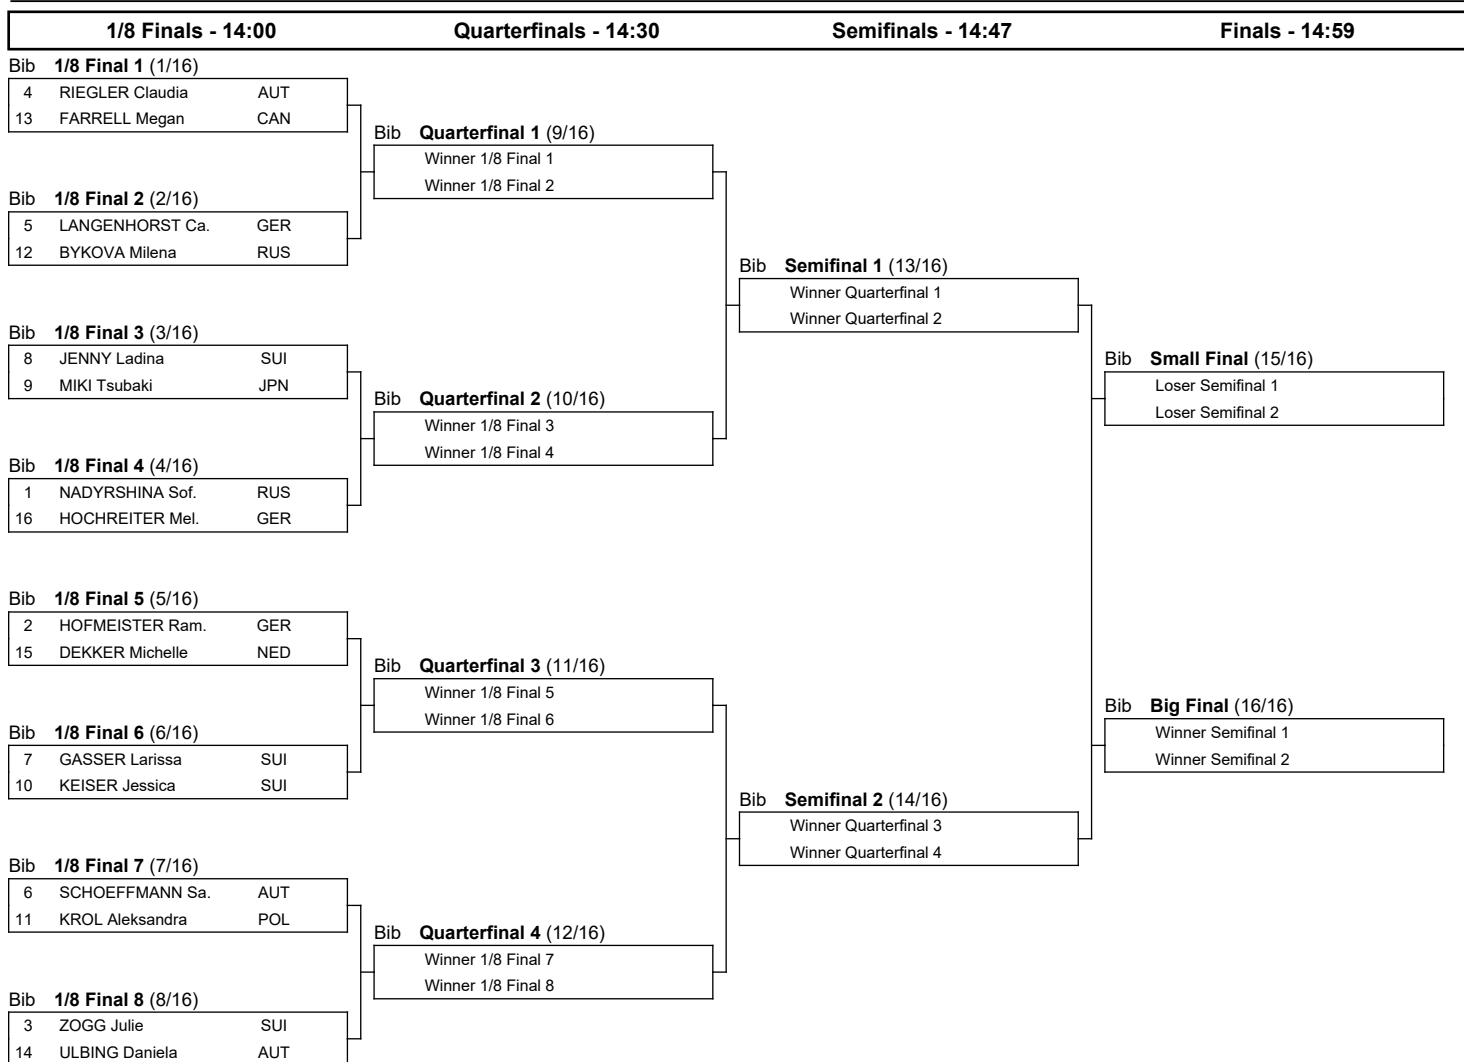

# FIS SNOWBOARD WORLD CUP 2021

### Women's Parallel Giant Slalom

SAT 6 MAR 2021

Start Time : 10:00

### BRACKETS

Progression system: The winner of a heat advances to the next phase. The winners of the Semifinals qualify to the Big Final. The losers of the Semifinals qualify to the Small Final.