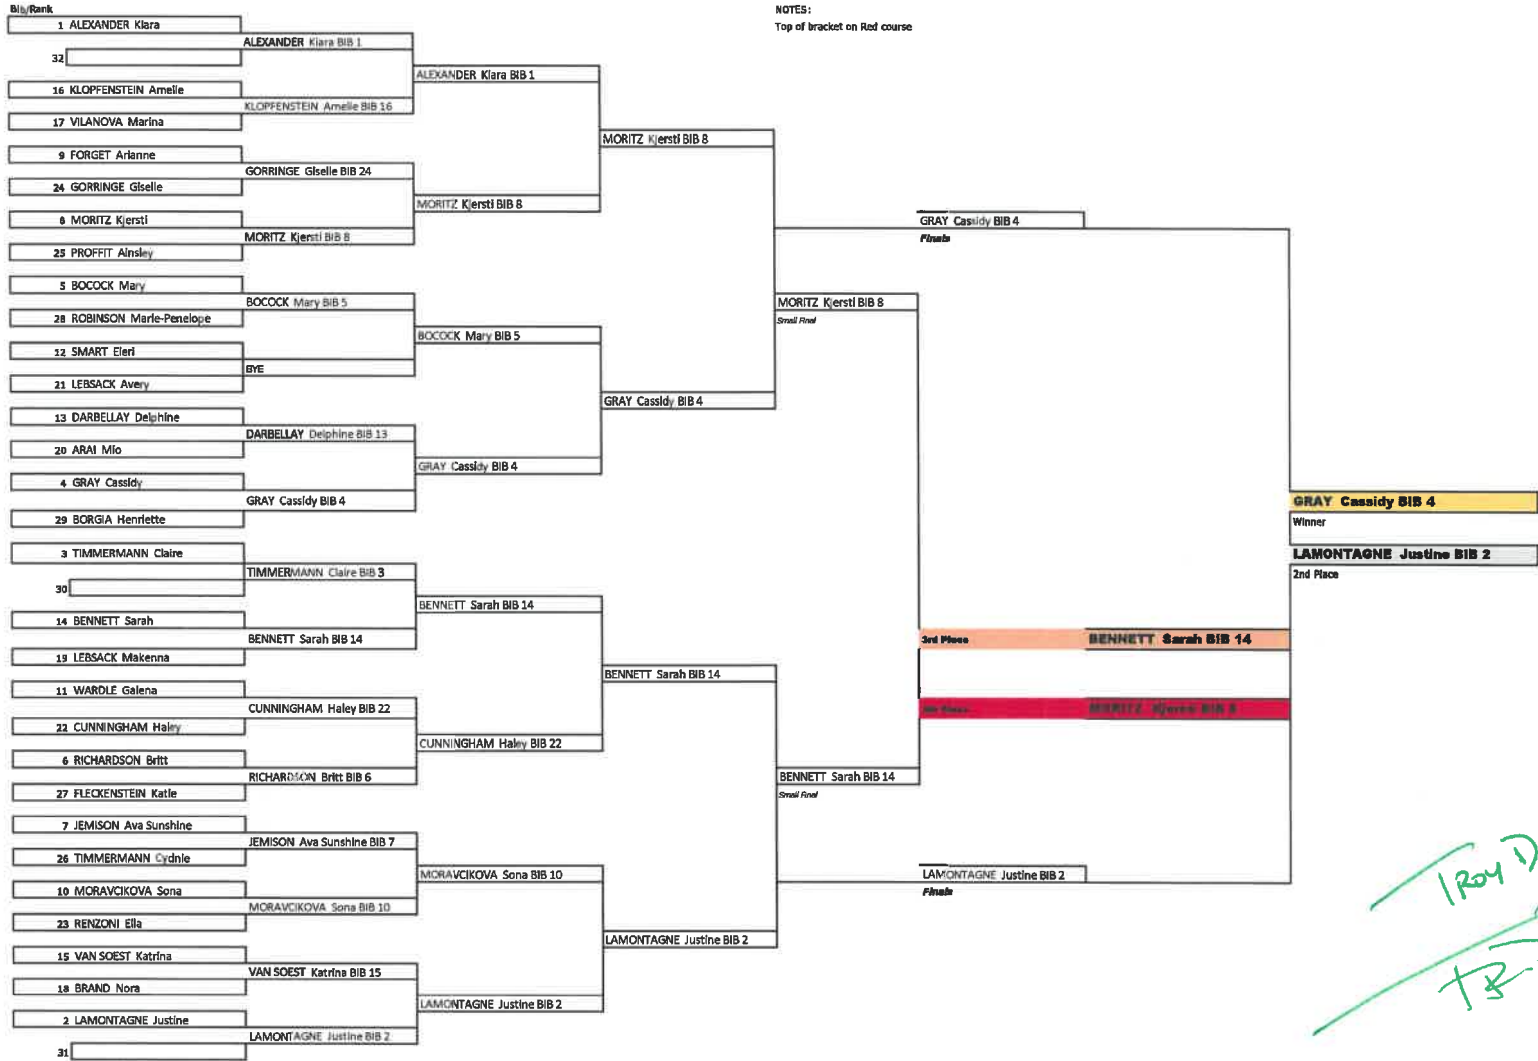

**NORAM PARALLEL GS  
PANORAMA COUPE NOR AM CUP**

**PARALLEL WOMEN'S OFFICIAL RANKING**

**COMPETITION JURY**

TECHNICAL DELEGATE	T. PRICE USA	PGSQ	PGS
CHIEF OF RACE	D. MILLS CAN PGS/C. KIRSHENBLATT PGS Q CAN	CODEX	CODEX 5881
REFEREE	M. CERNIGOJ USA	START 1555	START 1325
		FINISH 1435	FINISH 1240
		VD 120	VD 85
		GATES 22/22	GATES 16/16
COURSE SETTER	D. GRASIC CAN	FIS HOMOLOGATION NUMBER PGS Q	14165/11/21 Old Timer
FORERUNNERS	N. COX CAN	FIS HOMOLOGATION NUMBER PGS	14341/12/21 Old Timer
	D. GRAY CAN		

*Troy D. PRICE*  
*TDPR* # 1195

**WOMENS BRACKET PANORAMA COUPE NOR AM CUP**

**14 DECEMBER 2021 CODEX 5881**

**NOTES:**  
Top of bracket on Red course

*Roy D. Price*  
*T.R.D. Jr*  
*# 1195*