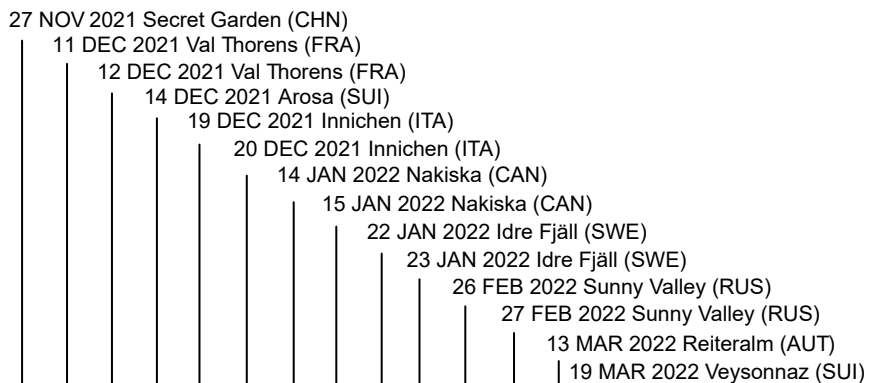

AUDI FIS SKI CROSS WORLD CUP 2022

WORLD CUP - STARTING LIST

Women's Ski Cross

AROSA (SUI)

AS OF TUE 14 DEC 2021 AFTER 4 OF 14 COMPETITIONS

SX

Number of Competitors: 47

Number of NSAs: 14

Rank	Name	NSA Code	Competition														Base - X + Y =	WCSL
			1	2	3	4	5	6	7	8	9	10	11	12	13	14		
36	TANSLEY Antoinette	CAN	-	-	-	-											36 - 10 + 0	26
37	MEKLAU Tatjana	AUT	-	-	-	-											32 - 9 + 0	23
38	PETERS Emma	GBR	-	-	-	3											26 - 7 + 3	22
39	McNATT Leta	USA	-	-	-	-											29 - 8 + 0	21
40	FOEDERMAYR Christina	AUT	-	-	-	-											18 - 5 + 0	13
41	FUNKLER Celia	GER	-	-	-	-											16 - 4 + 0	12
42	DUMONT Margaux	SUI	-	-	-	-											14 - 4 + 0	10
42	KRISTA Marie Karoline	SUI	-	-	-	-											13 - 3 + 0	10
42	RYABOVA Polina	RUS	-	-	-	-											13 - 3 + 0	10
45	RAN Hongyun	CHN	7	-	-	-											0 - 0 + 7	7
46	PU Rui	CHN	6	-	-	-											0 - 0 + 6	6
47	SALKO Lauren	USA	-	-	-	-											6 - 2 + 0	4