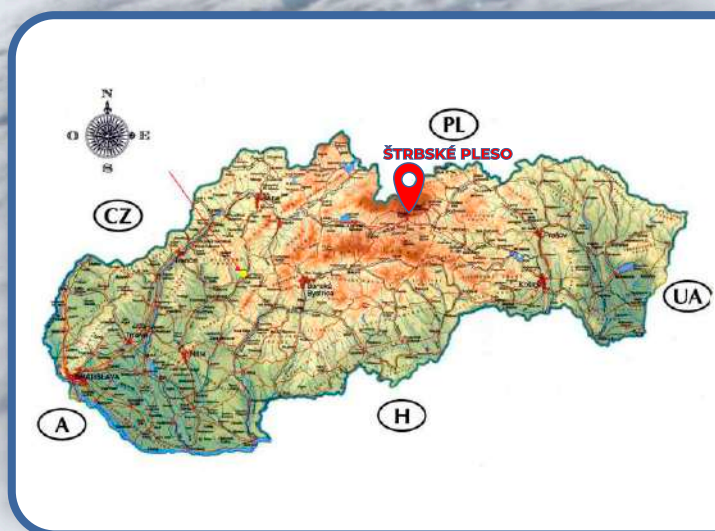

TJ Vysoké Tatry

FIS MASTER CUP 2022

INVITATION AND ANNOUNCEMENT

SLALOM

2 RUNS

SLALOM

2 RUNS

GIANT SLALOM

1 RUN

25. - 27. MAREC 2022

ŠTRBSKÉ PLESO SLOVAKIA

**ORGANIZER:
OPERATING ASSOCIATION:**

INTERNATIONAL SKI FEDERATION (FIS)
TJ VYSOKÉ TATRY

**DATE:
PLACE:**

25. - 27. MARCH 2022
ŠTRBSKÉ PLESO, VYSOKÉ TATRY, SLOVAKIA
www.vt.sk/hory/leto-2019/strbske-pleso/

SLALOM (SL)

DATE: 26.03.2022 AT 9.00AM
PLACE: FURKOTKA - ŠTRBSKÉ PLESO
START: 1710m a.s.l.
FINISH: 1550m a.s.l.

GIANT SLALOM (GS)

DATE: 27.03.2022 AT 9.00AM
PLACE: FURKOTKA - ŠTRBSKÉ PLESO
START: 1830m a.s.l.
FINISH: 1550m a.s.l.

BRATISLAVA: <https://bit.ly/2SkBCKT>
POPRAD: <https://bit.ly/2GGYqij>
KOŠICE: <https://bit.ly/37NXioS>

**WE RESERVE THE RIGHT TO CHANGE A PLACE
AND THE TIME OF THE RACE DUE TO THE WEATHER CONDITIONS**