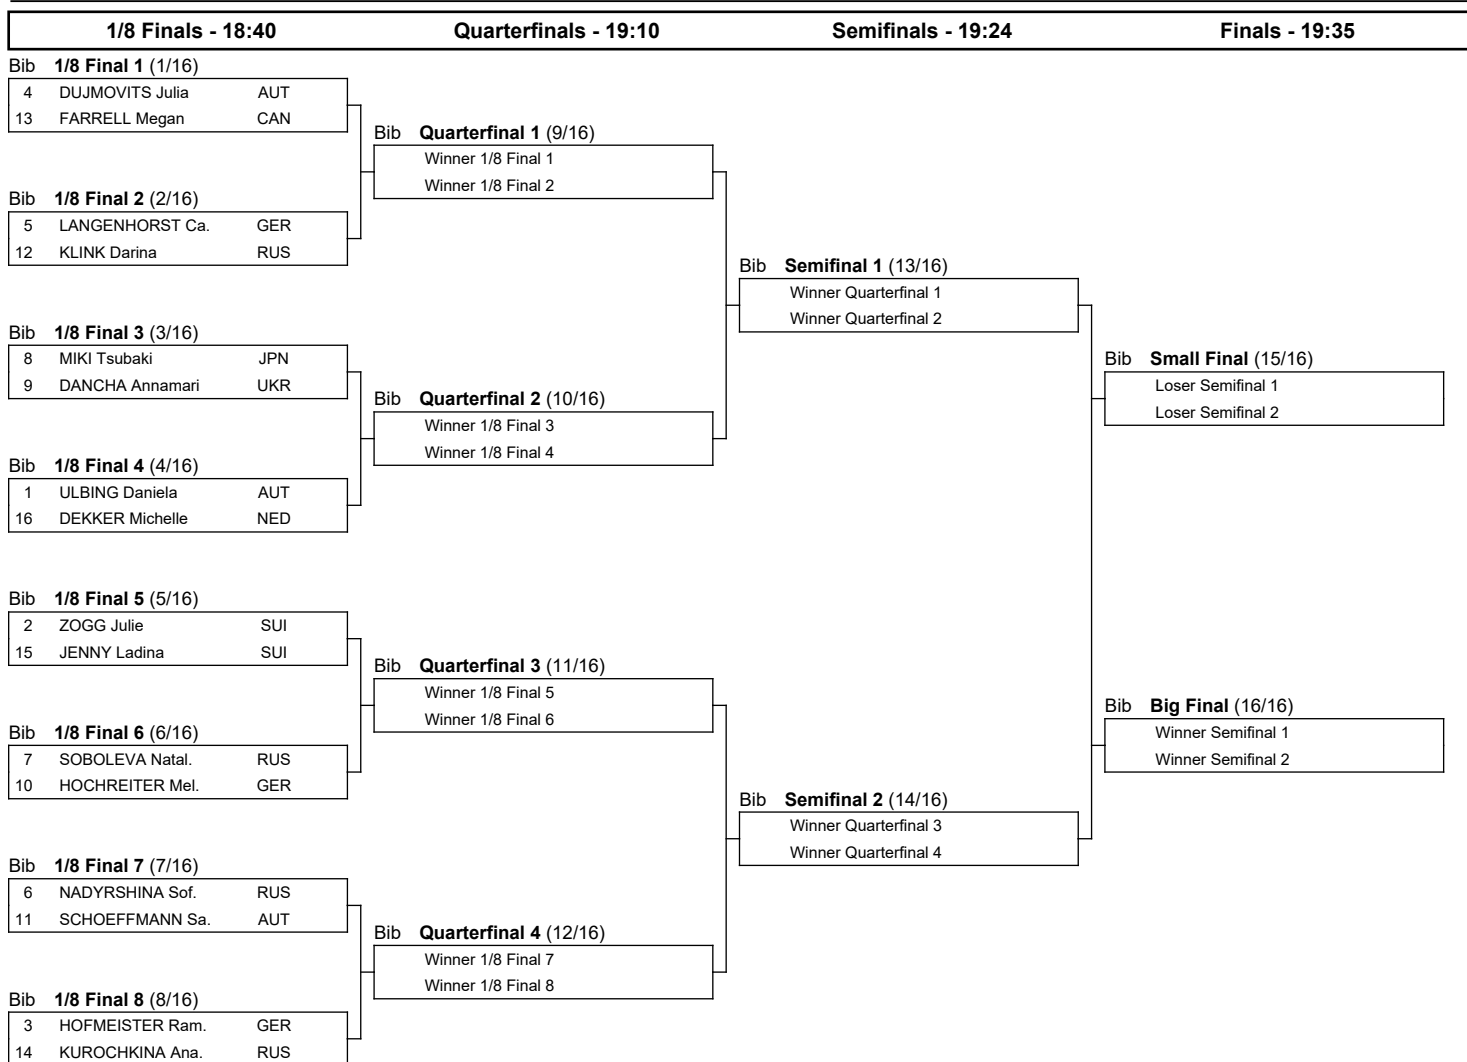

# FIS SNOWBOARD WORLD CUP 2022

## Bad Gastein (AUT)

Women's Parallel Slalom

TUE 11 JAN 2022

Start Time : 18:40

### BRACKETS

Progression system: The winner after one run advances to the next phase. The winners of the 1/8 Final heats qualify to the Quarterfinals. The winners of the Quarterfinals qualify to the Semifinals. The winners of the Semifinals qualify to the Big Final. The losers of the Semifinals qualify to the Small Final.