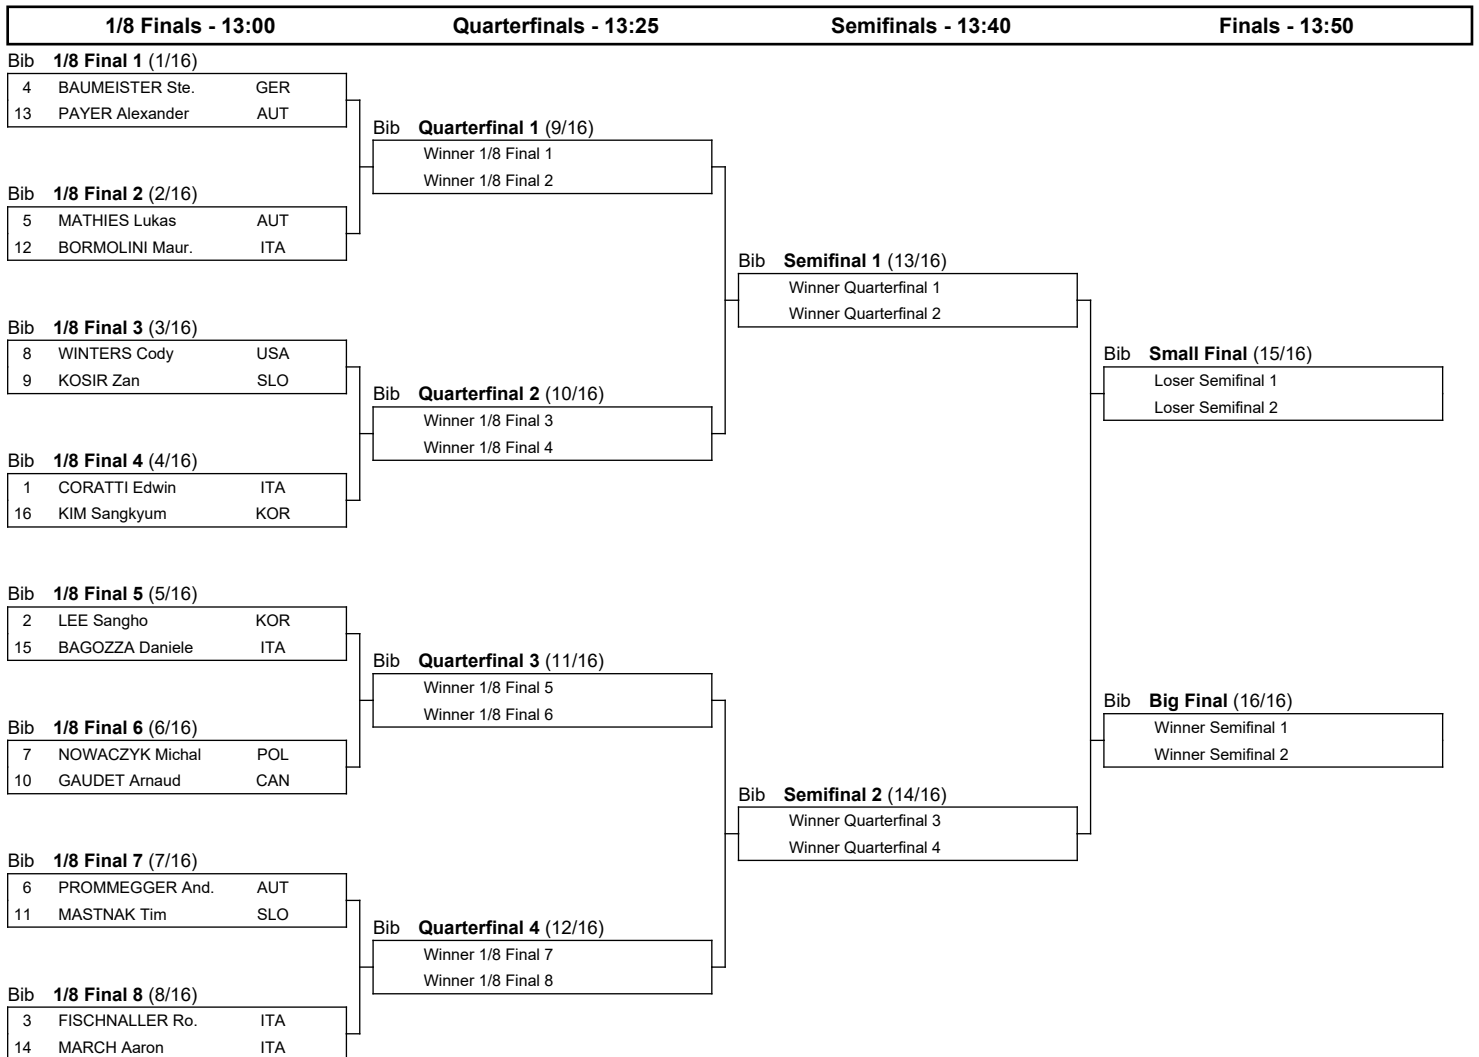

# FIS SNOWBOARD WORLD CUP 2022

## Berchtesgaden (GER)

### Men's Parallel Slalom

SAT 19 MAR 2022

Start Time : 9:00

### BRACKETS

Progression system: The winner after one run advances to the next phase. The winners of the 1/8 Final heats qualify to the Quarterfinals. The winners of the Quarterfinals qualify to the Semifinals. The winners of the Semifinals qualify to the Big Final. The losers of the Semifinals qualify to the Small Final.