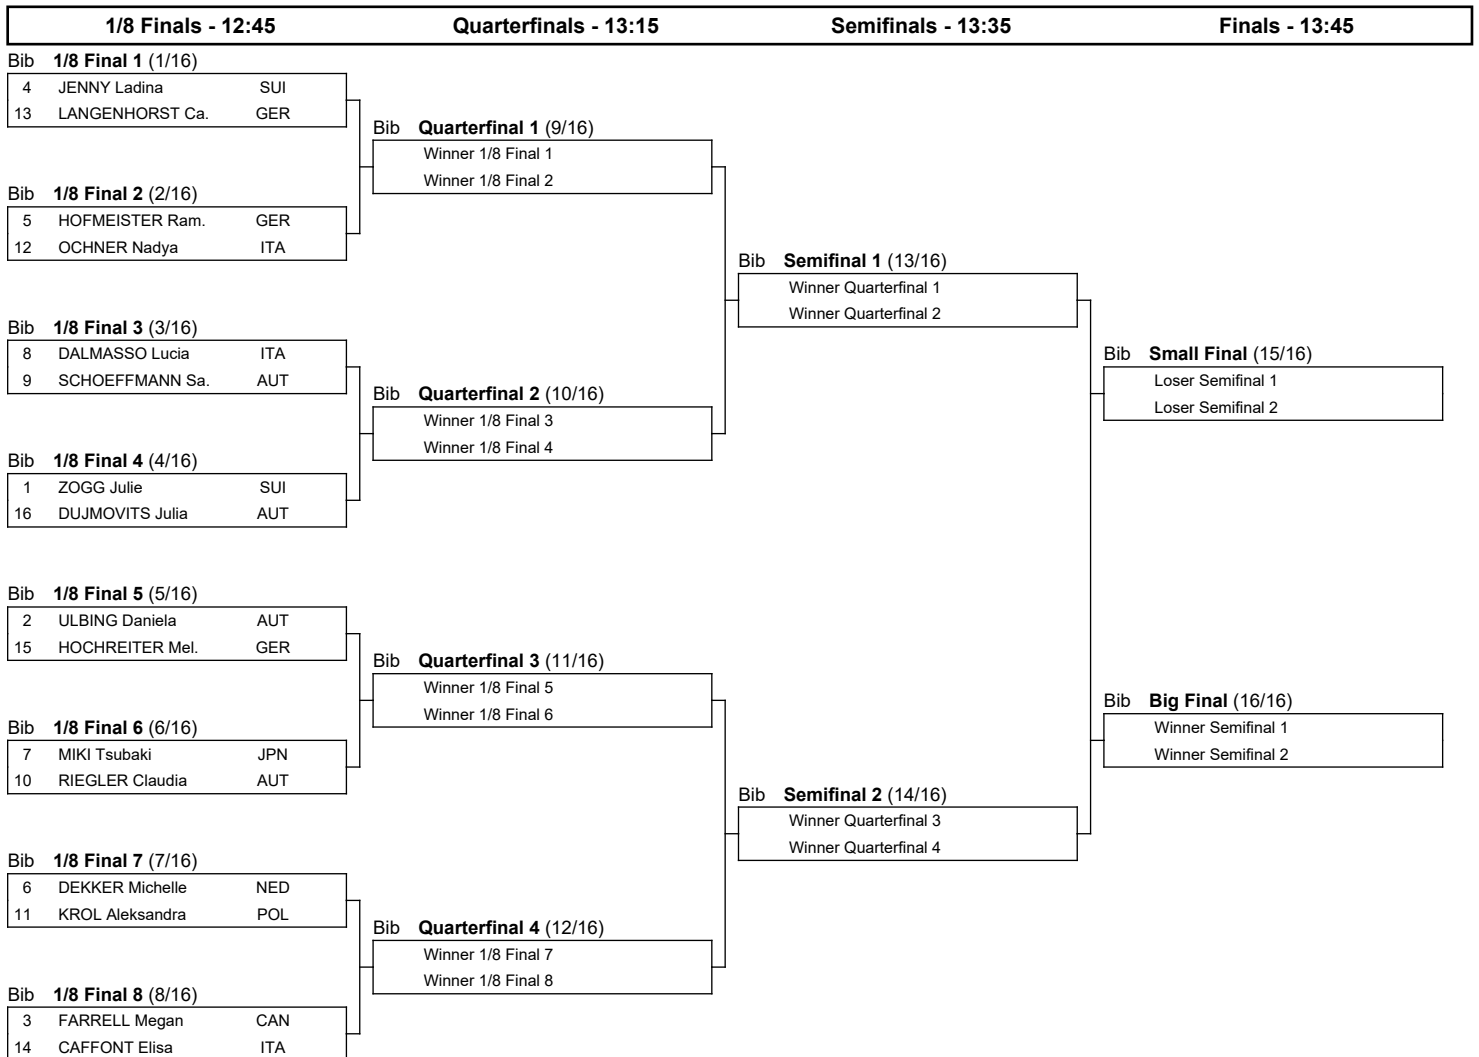

FIS SNOWBOARD WORLD CUP 2022

Berchtesgaden (GER)

Women's Parallel Slalom

SAT 19 MAR 2022

Start Time : 8:30

BRACKETS

Progression system: The winner after one run advances to the next phase. The winners of the 1/8 Final heats qualify to the Quarterfinals. The winners of the Quarterfinals qualify to the Semifinals. The winners of the Semifinals qualify to the Big Final. The losers of the Semifinals qualify to the Small Final.