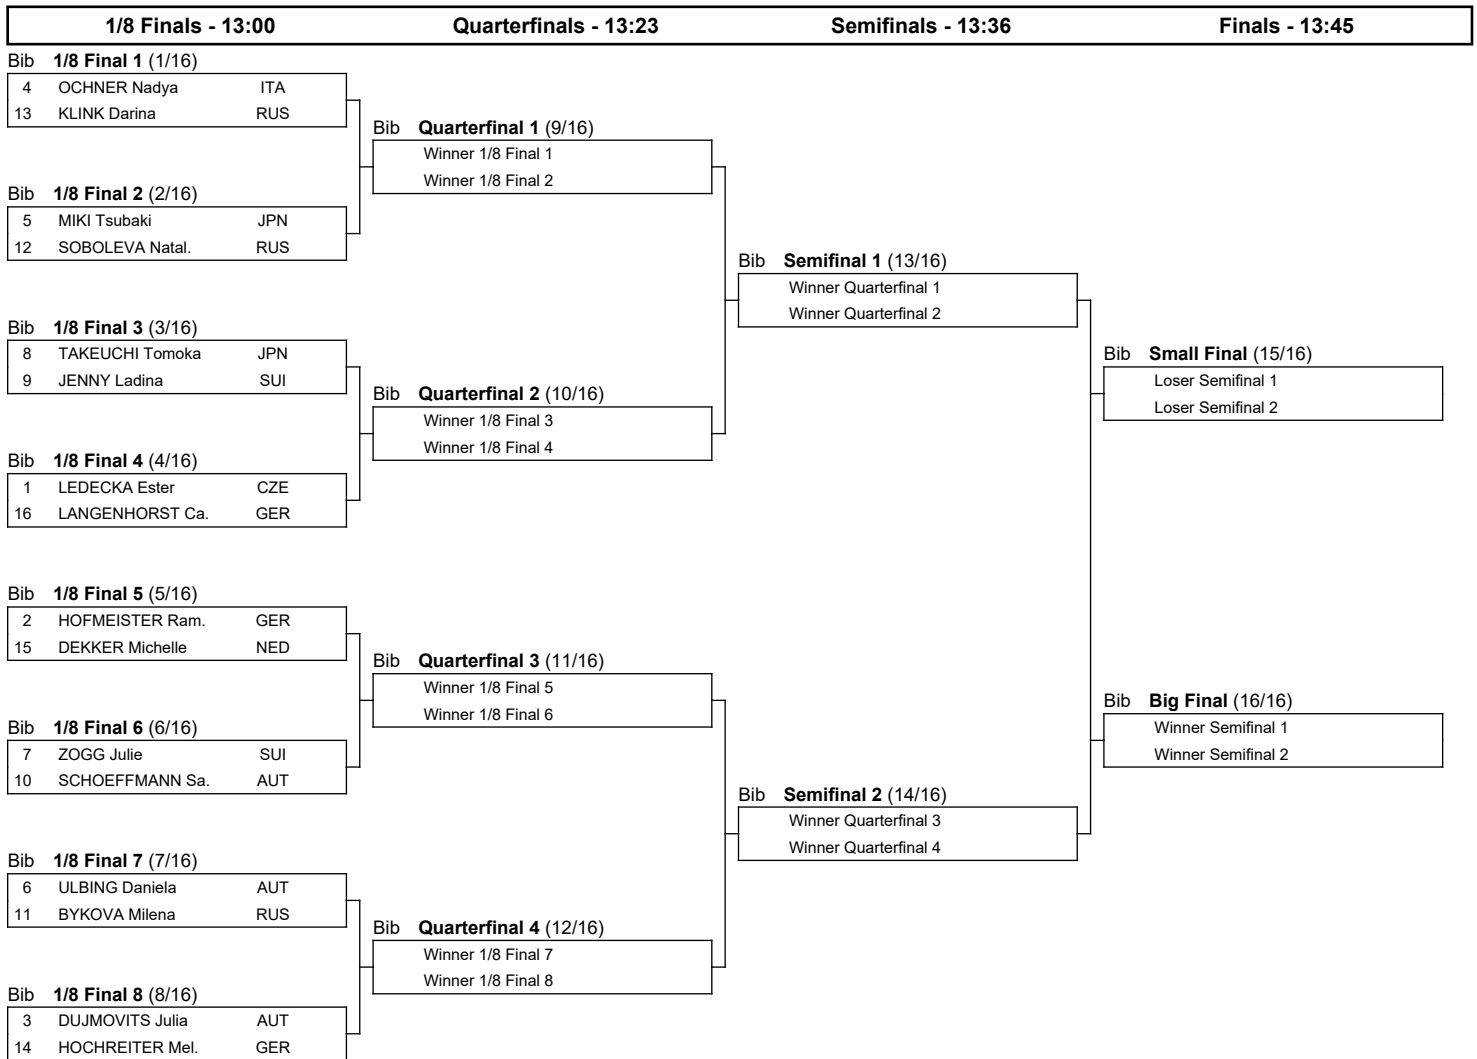

FIS SNOWBOARD WORLD CUP 2022

Carezza (ITA)

Women's Parallel Giant Slalom

THU 16 DEC 2021

Start Time : 13:00

BRACKETS

Progression system: The winner after one run advances to the next phase. The winners of the 1/8 Final heats qualify to the Quarterfinals. The winners of the Quarterfinals qualify to the Semifinals. The winners of the Semifinals qualify to the Big Final. The losers of the Semifinals qualify to the Small Final.