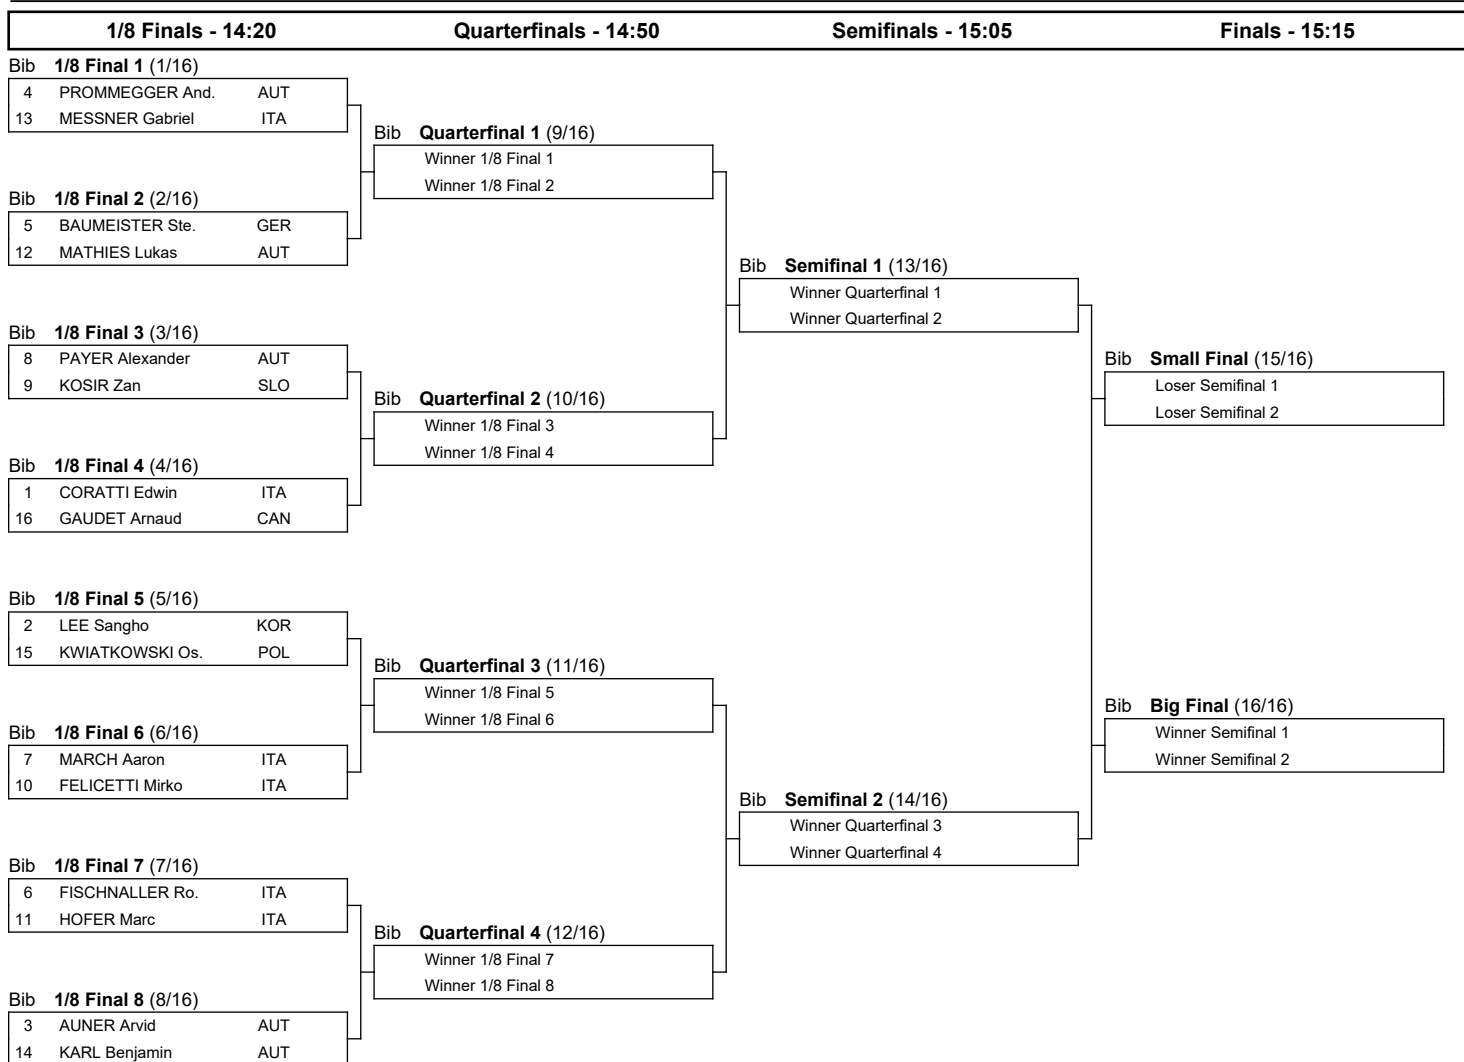

## FIS SNOWBOARD WORLD CUP 2022

### BRACKETS

Progression system: The winner after one run advances to the next phase. The winners of the 1/8 Final heats qualify to the Quarterfinals. The winners of the Quarterfinals qualify to the Semifinals. The winners of the Semifinals qualify to the Big Final. The losers of the Semifinals qualify to the Small Final.