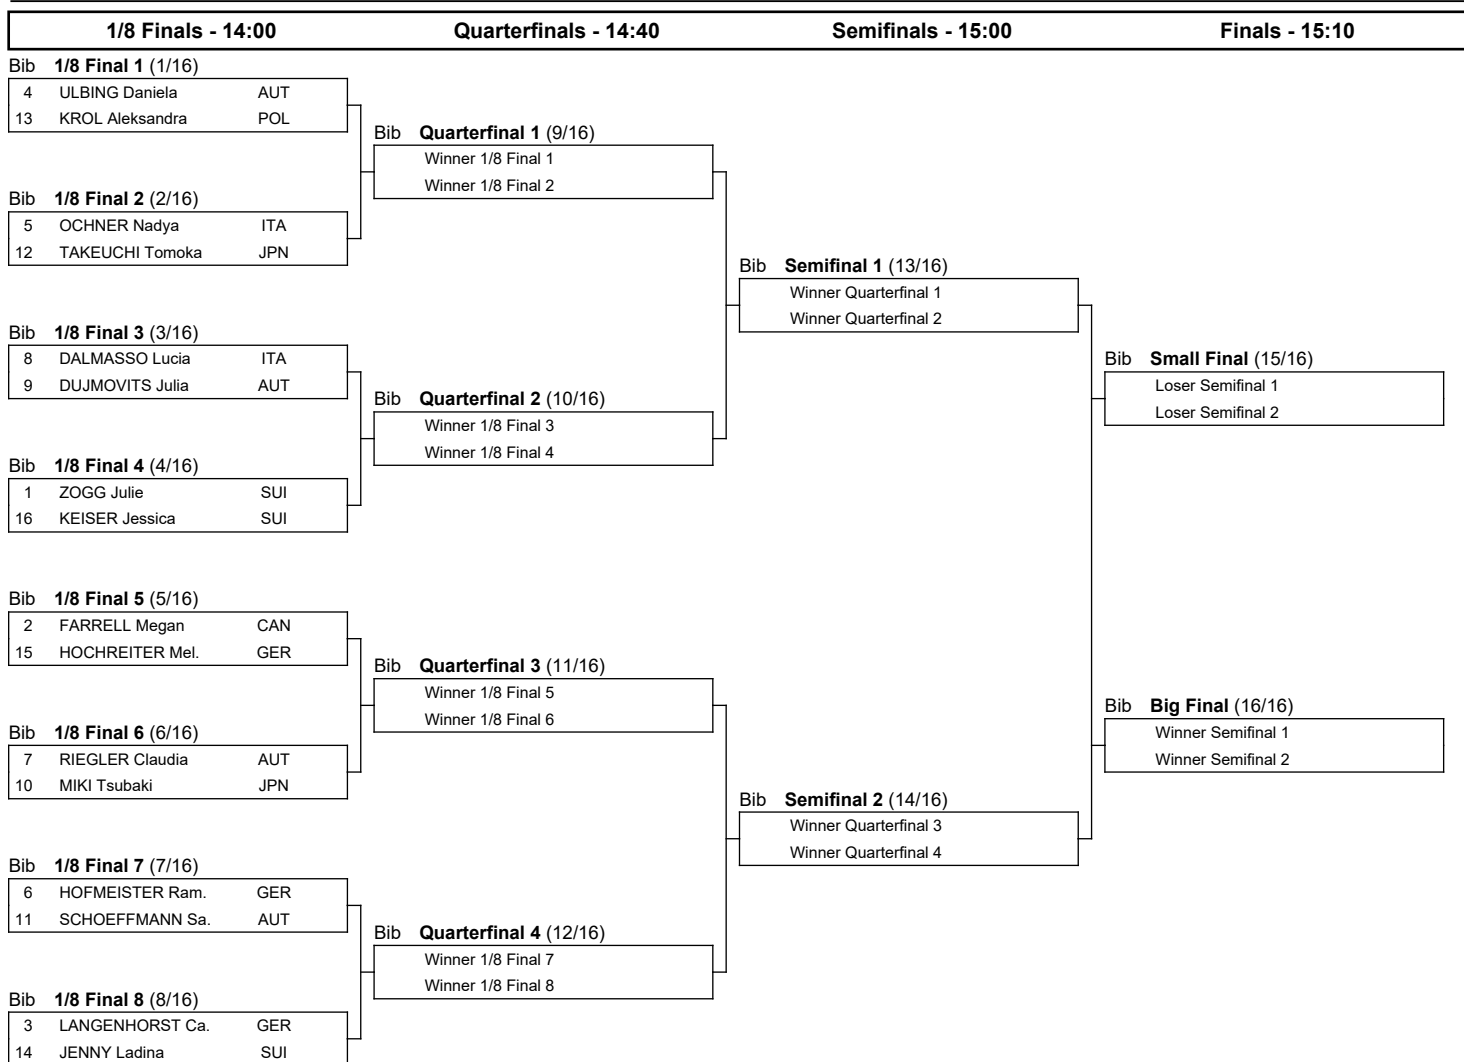

FIS SNOWBOARD WORLD CUP 2022

Piancavallo (ITA)

Women's Parallel Slalom

SAT 12 MAR 2022

Start Time : 14:00

BRACKETS

Progression system: The winner after one run advances to the next phase. The winners of the 1/8 Final heats qualify to the Quarterfinals. The winners of the Quarterfinals qualify to the Semifinals. The winners of the Semifinals qualify to the Big Final. The losers of the Semifinals qualify to the Small Final.