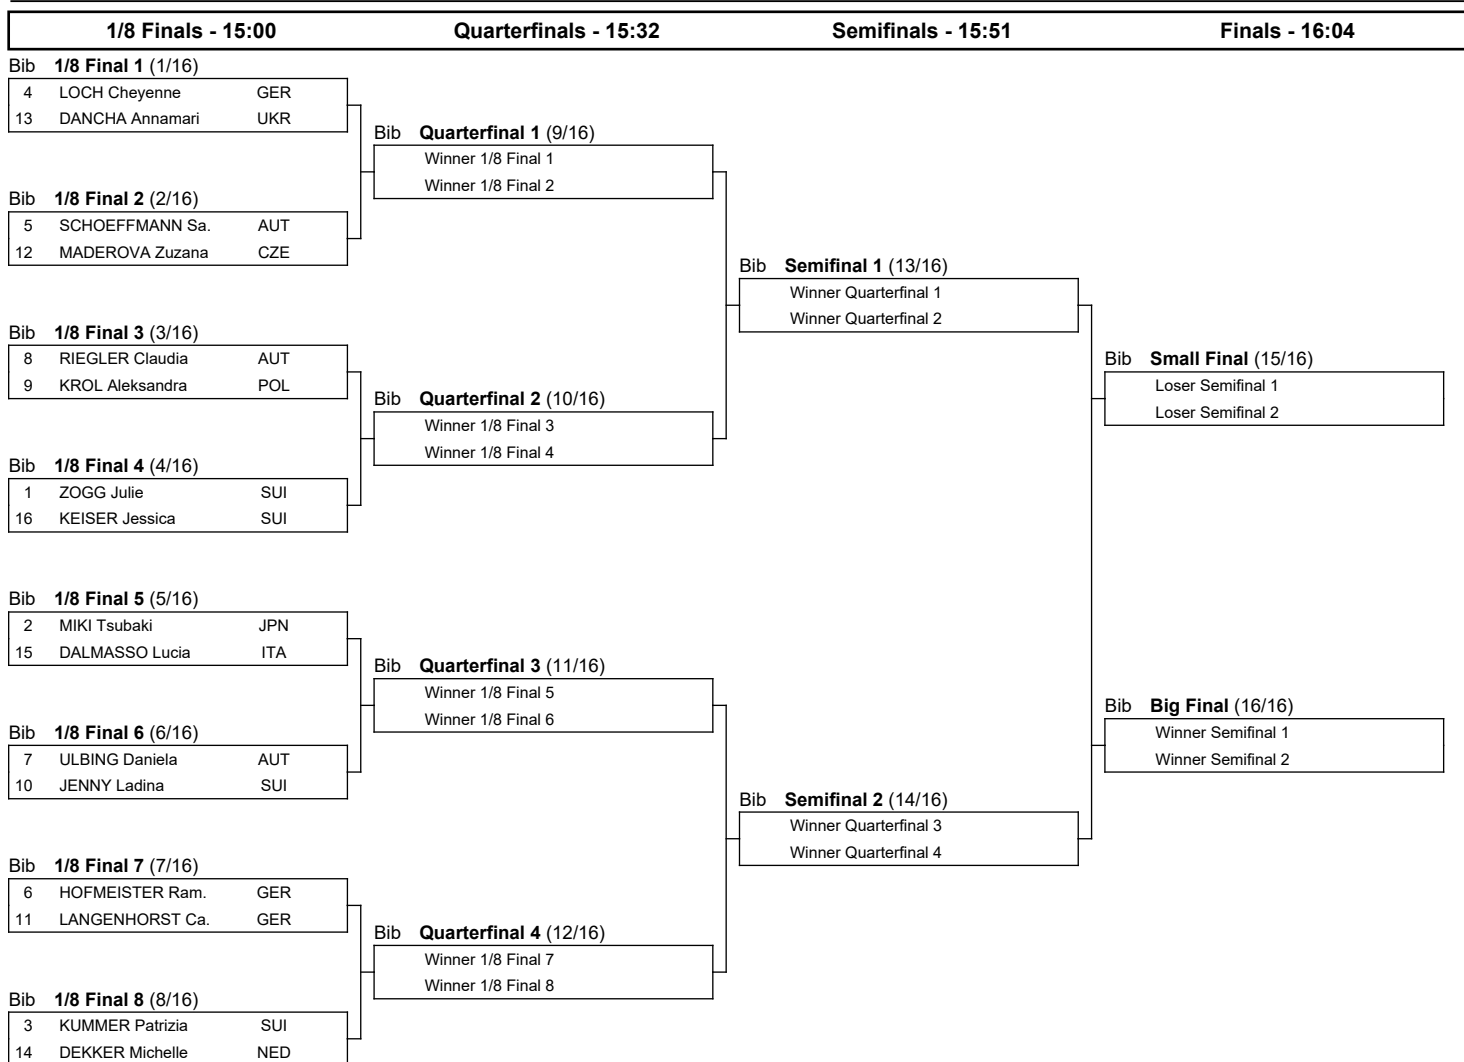

**FIS SNOWBOARD, FREESTYLE AND FREESKI WORLD CHAMPIONSHIPS 2023**
**Bakuriani (GEO)**

Women's Parallel Slalom

TUE 21 FEB 2023

Start Time : 9:15

**BRACKETS**

Progression system: The winner of a heat advances to the next phase. The winners of the 1/8 Final heats qualify to the Quarterfinals. The winners of the Quarterfinals qualify to the Semifinals. The winners of the Semifinals qualify to the Big Final. The losers of the Semifinals qualify to the Small Final.