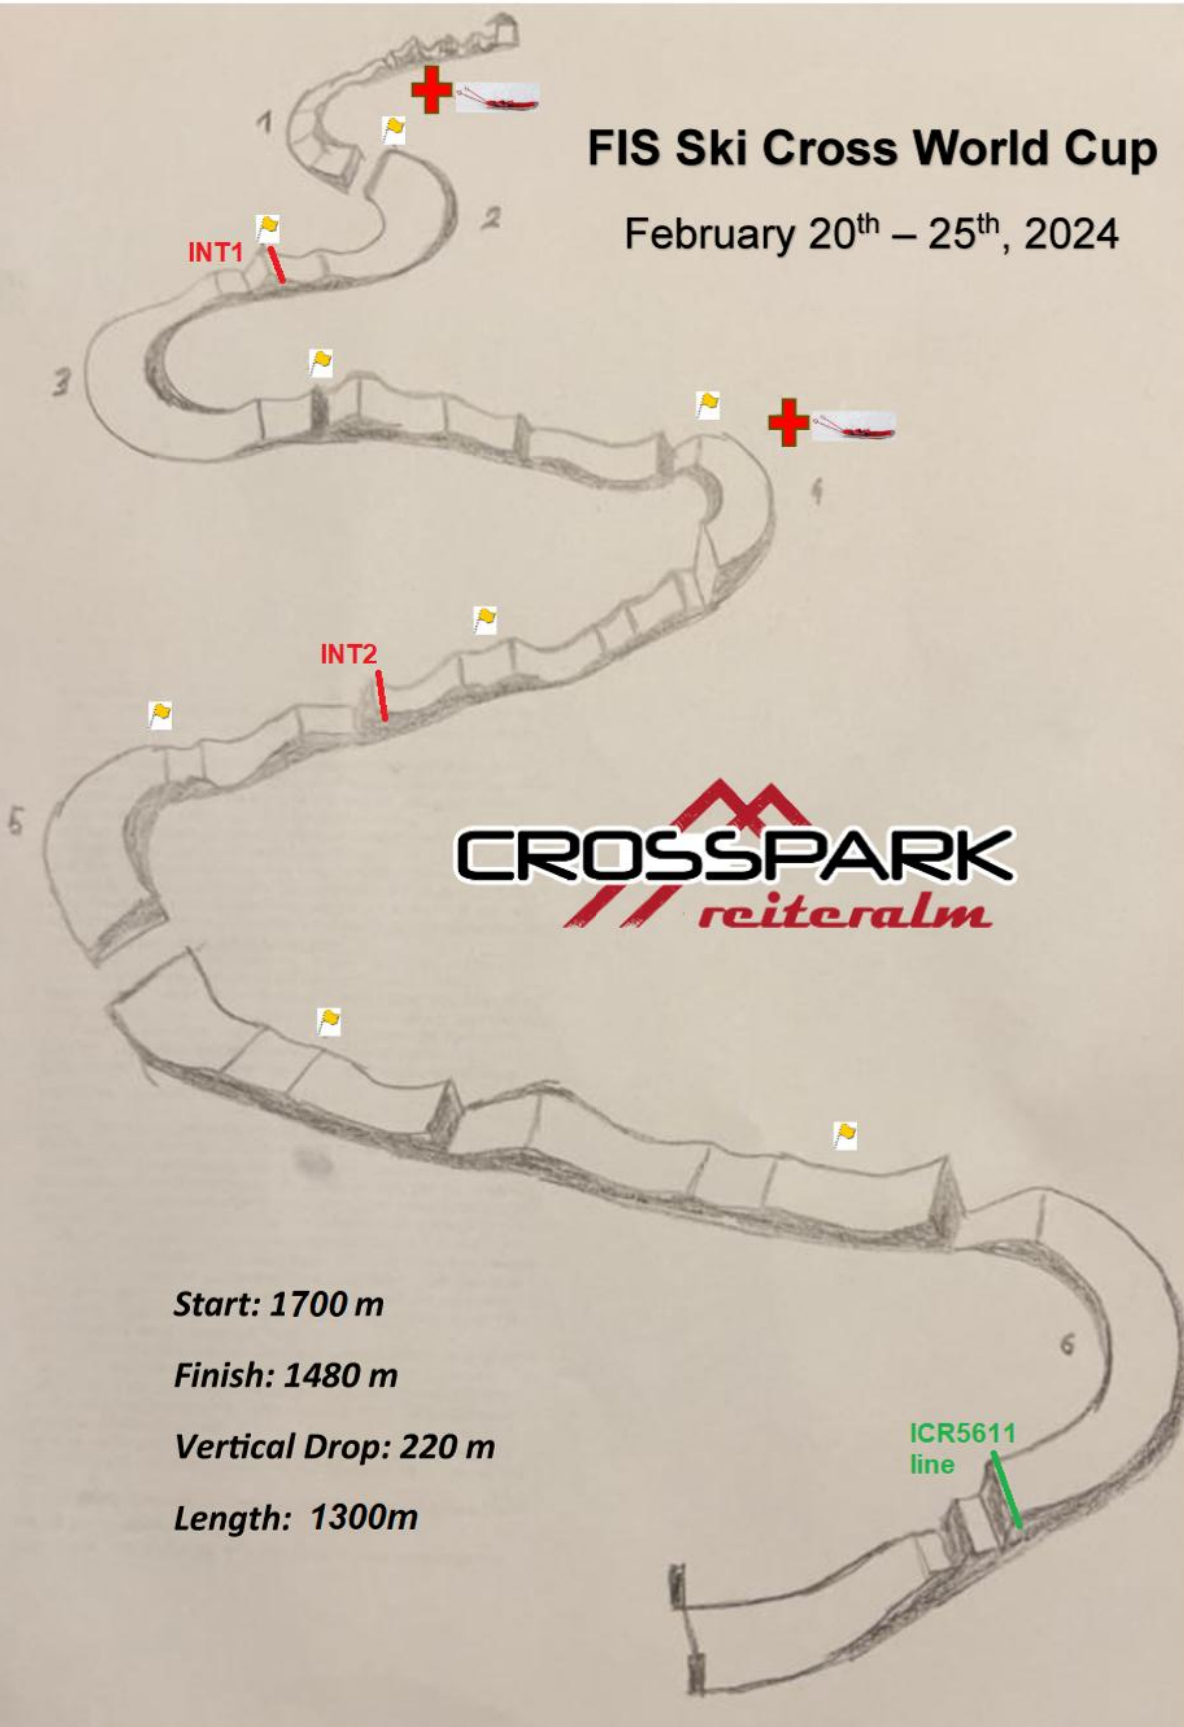

FIS Ski Cross World Cup

February 20th – 25th, 2024

Start: 1700 m

Finish: 1480 m

Vertical Drop: 220 m

Length: 1300m