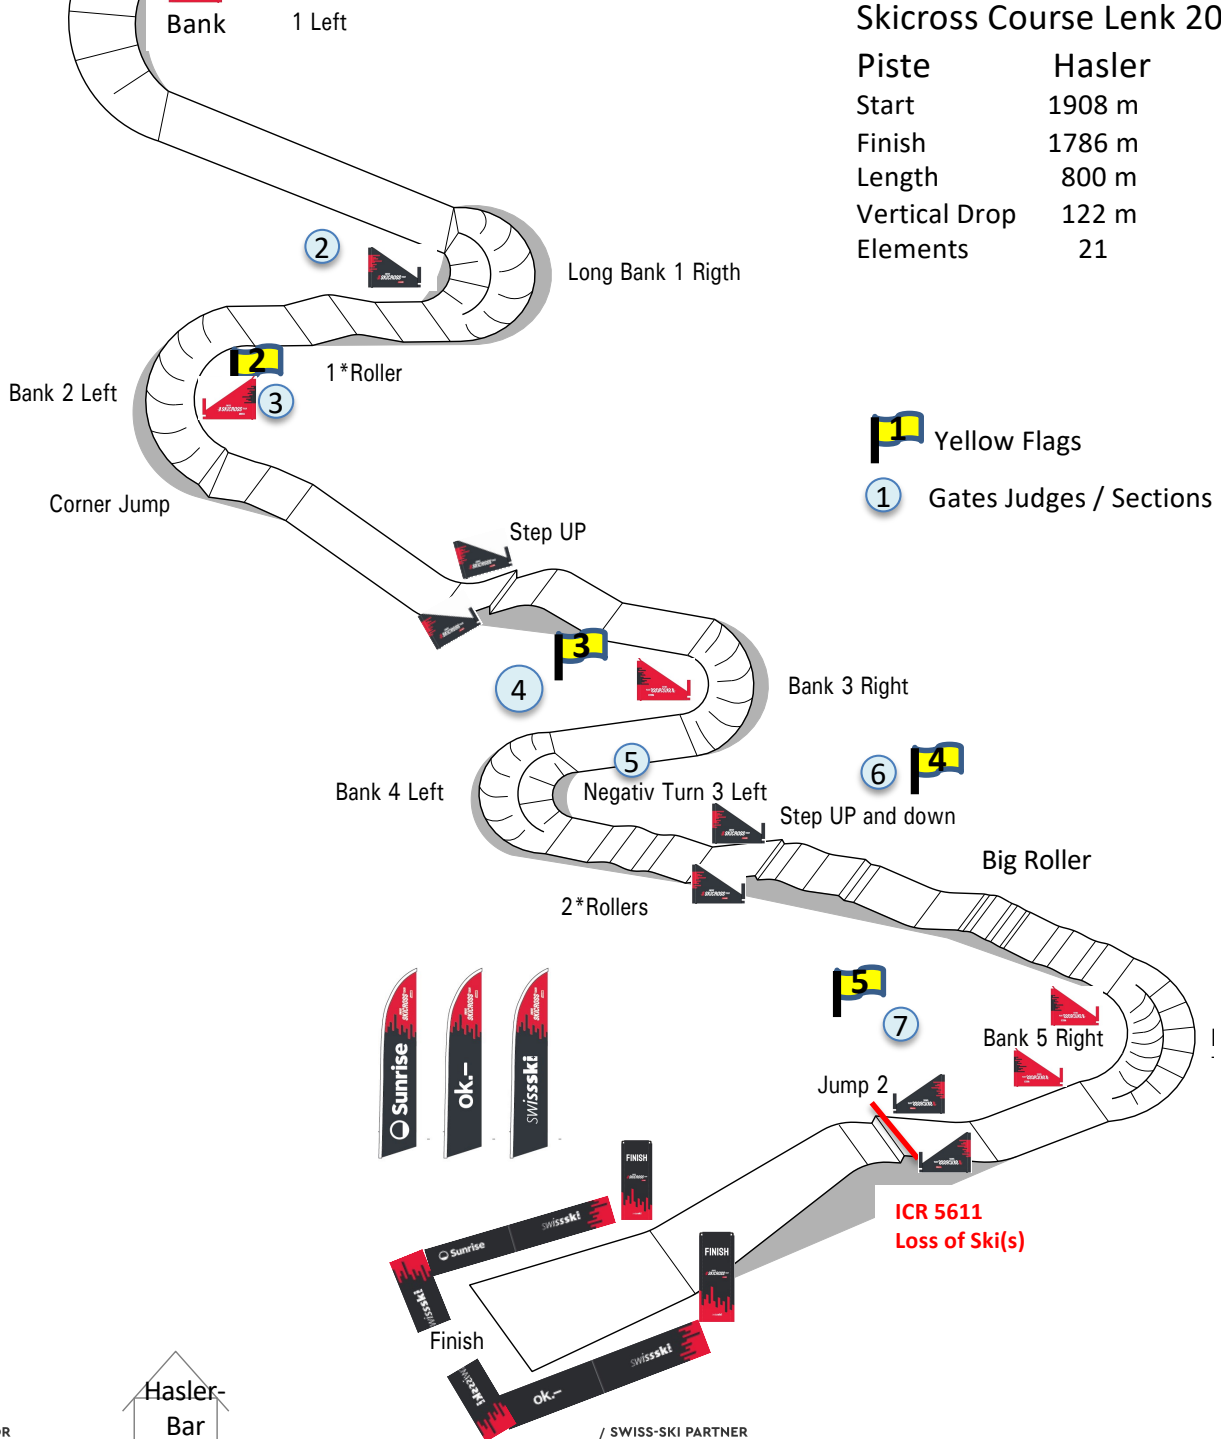

Skicross Course Lenk 2024

Piste	Hasler
Start	1908 m
Finish	1786 m
Length	800 m
Vertical Drop	122 m
Elements	21

- Yellow Flags
- Gates Judges / Sections

EVENT SPONSOR

CO-SPONSOR

EVENT SUPPLIER

SWISS-SKI PARTNER

MAIN PARTNER

PREMIUM PARTNER