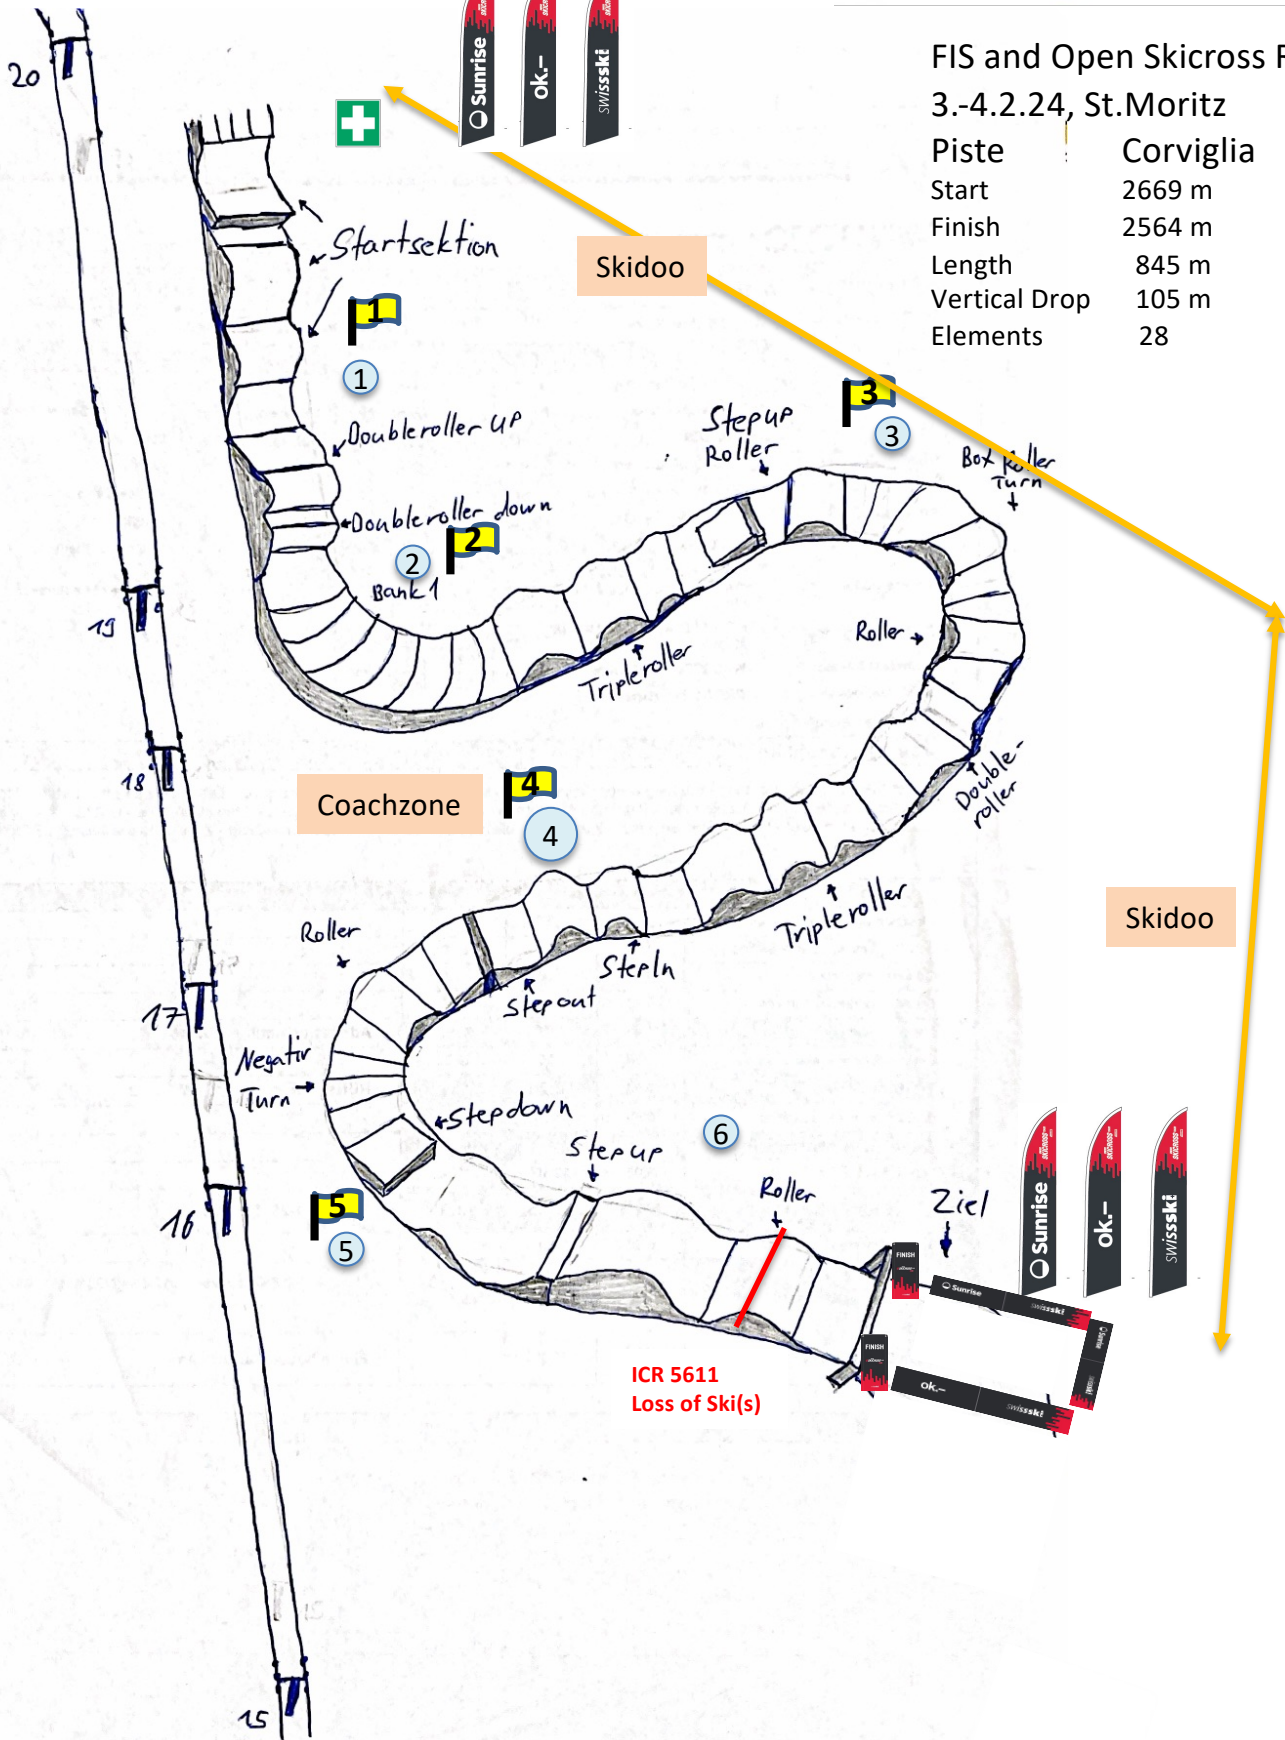

FIS and Open Skicross Race

3.-4.2.24, St. Moritz

Piste	Corviglia
Start	2669 m
Finish	2564 m
Length	845 m
Vertical Drop	105 m
Elements	28

EVENT SPONSOR

CO-SPONSOR

EVENT SUPPLIER

SWISS-SKI PARTNER

MAIN PARTNER