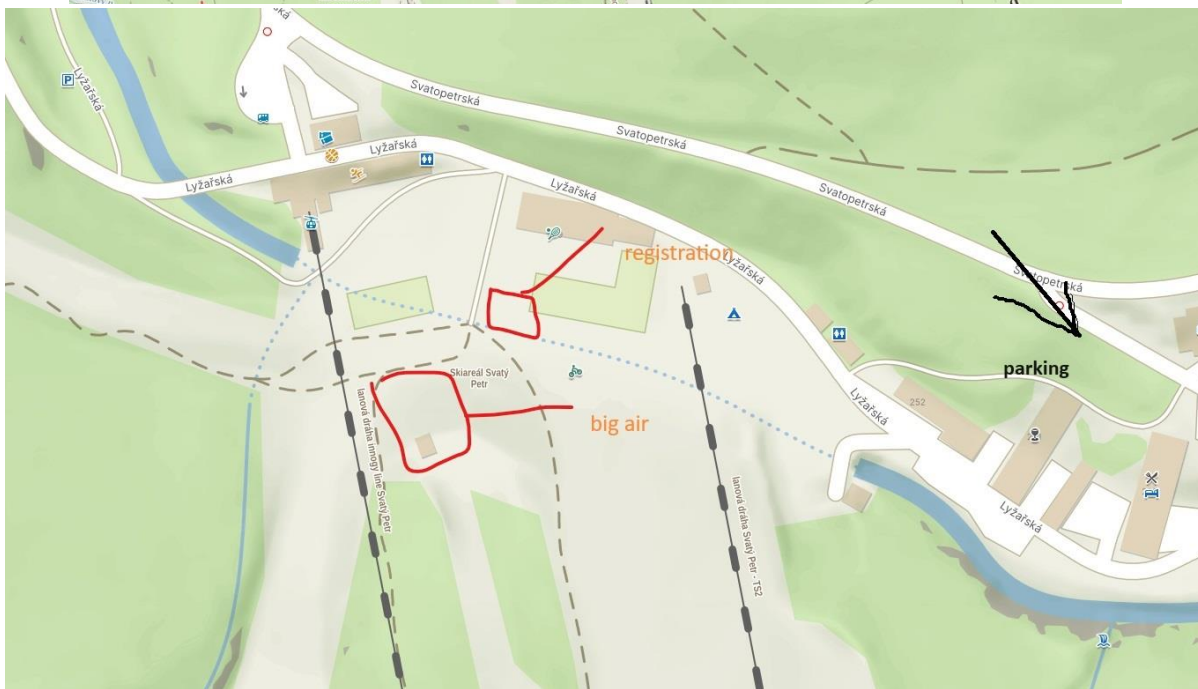

AutoPalace®

MONZAS

gopass

VEOLIA

Registration/Race Office

Registration and Accreditation will be held at the Race office – Czech ski blue tent close to landing of Big AIR – Svaty Petr Location

Parking available in Svaty Petr – parking for competitors.