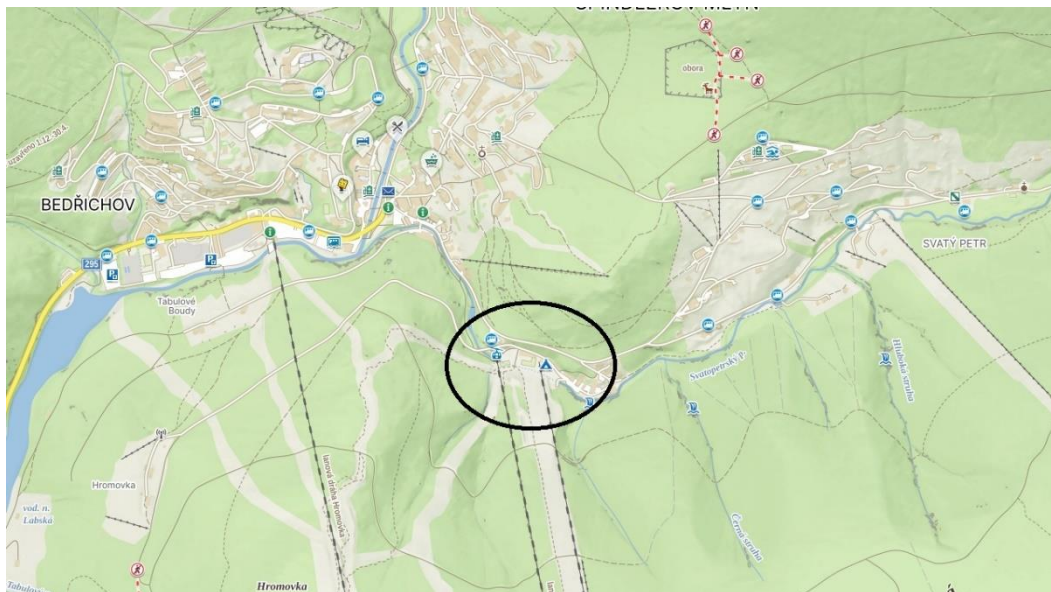

AutoPalace®

MONZAS

gopass

VEOLIA

Registration/Race Office

Registration and Accreditation will be held at the Race office – Czech ski blue tent close to landing of Big AIR – Svaty Petr Location

Parking available in Svaty Petr – parking for competitors.