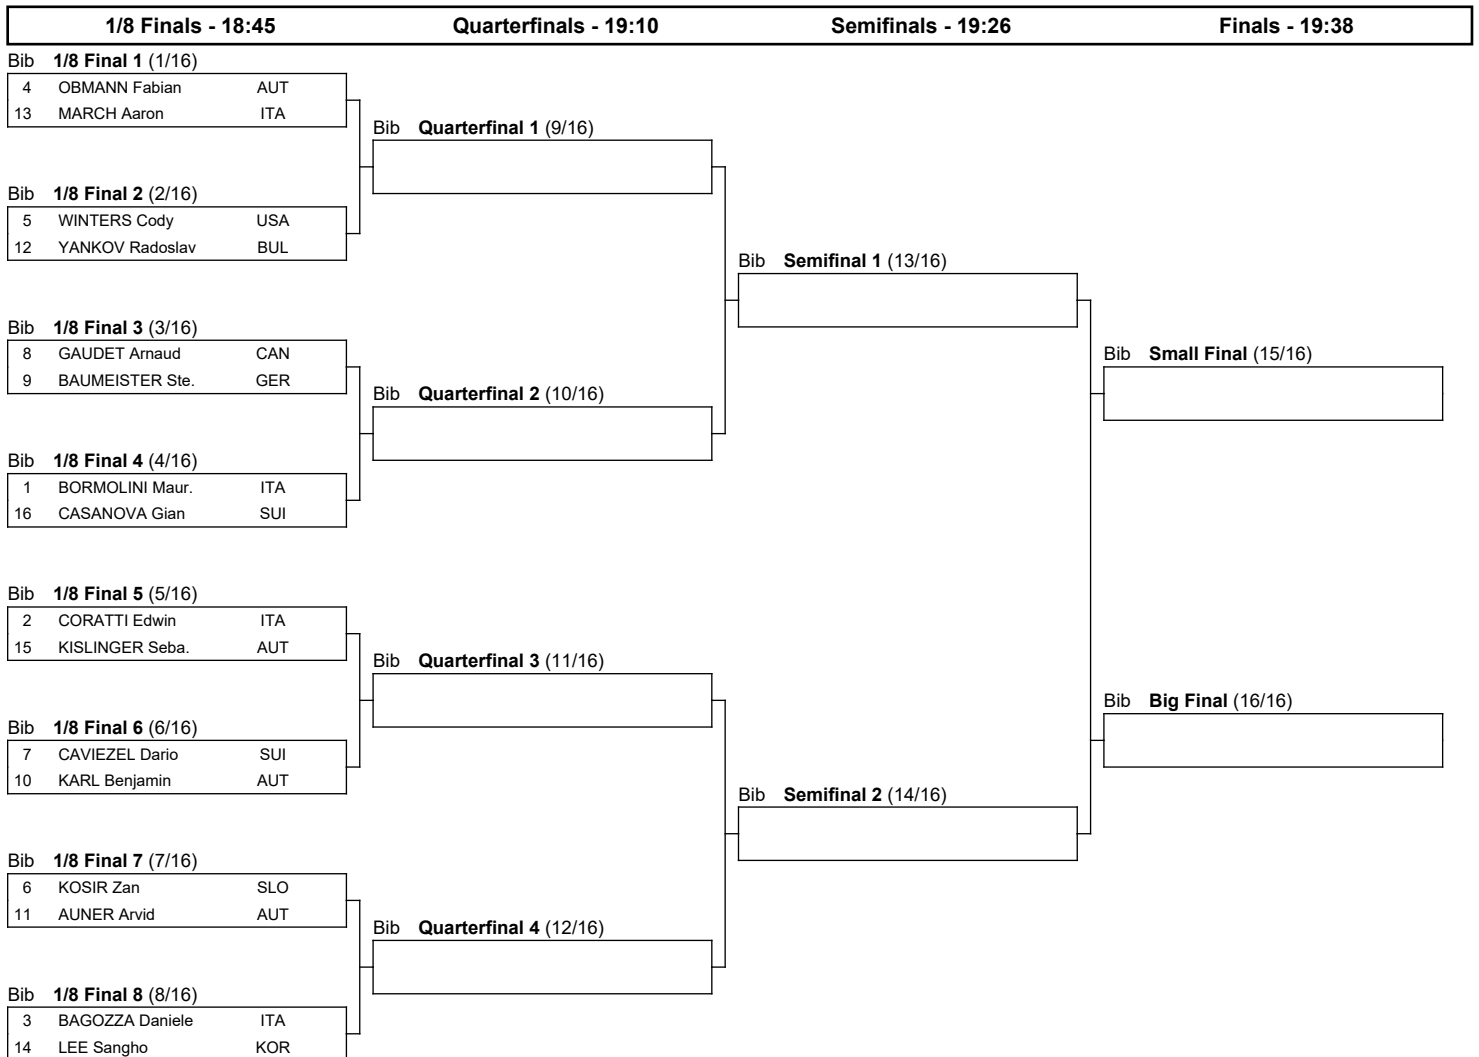

## Bad Gastein (AUT)

### Men's Parallel Slalom

TUE 16 JAN 2024

Start Time : 14:30

## BRACKETS

Progression system: The winner of a heat advances to the next phase. The winners of the 1/8 Final heats qualify to the Quarterfinals. The winners of the Quarterfinals qualify to the Semifinals. The winners of the Semifinals qualify to the Big Final. The losers of the Semifinals qualify to the Small Final.