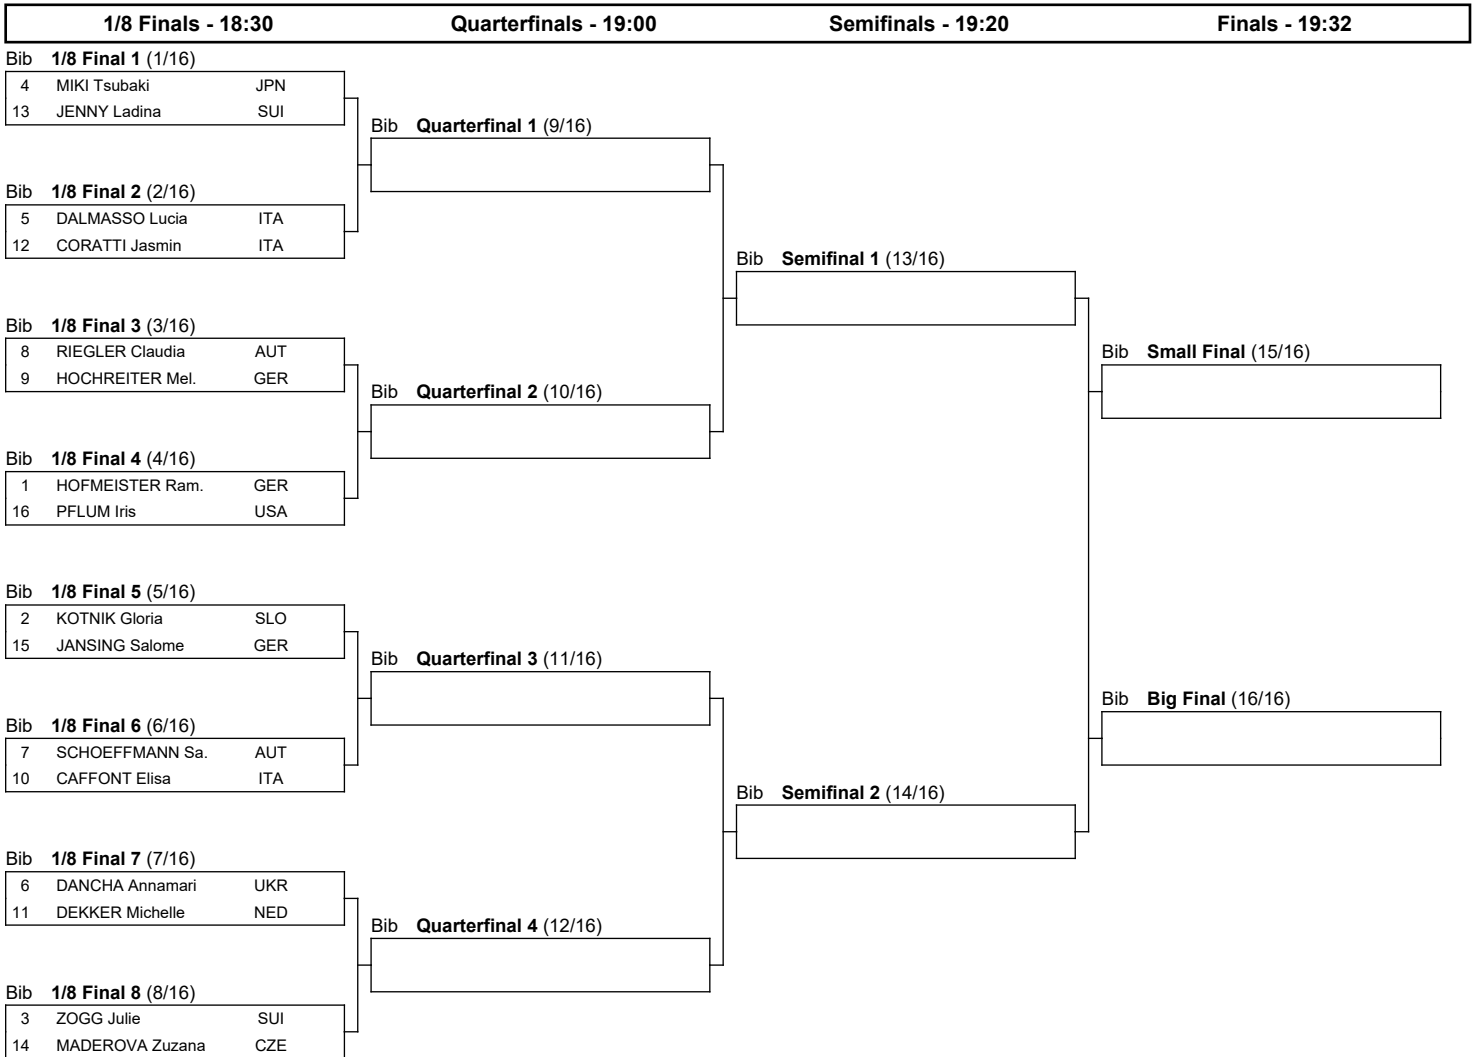

## Bad Gastein (AUT)

### Women's Parallel Slalom

TUE 16 JAN 2024

Start Time : 14:00

## BRACKETS

Progression system: The winner of a heat advances to the next phase. The winners of the 1/8 Final heats qualify to the Quarterfinals. The winners of the Quarterfinals qualify to the Semifinals. The winners of the Semifinals qualify to the Big Final. The losers of the Semifinals qualify to the Small Final.