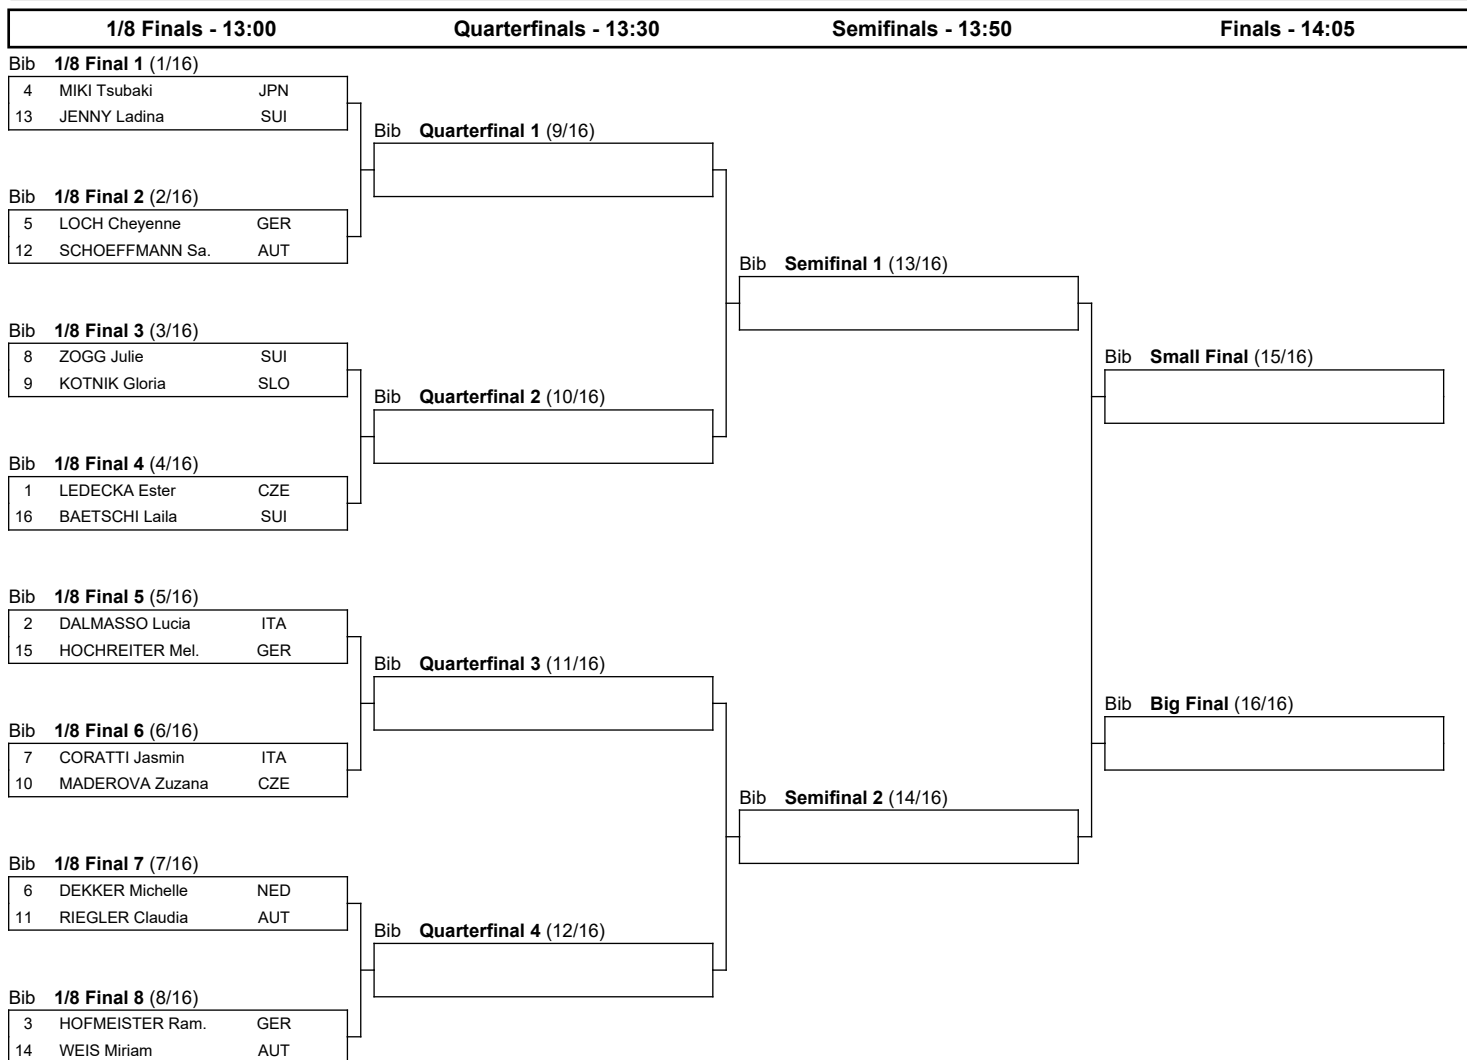

FIS SNOWBOARD WORLD CUP 2024

Pamporovo (BUL)

Women's Parallel Slalom

SAT 20 JAN 2024

Start Time : 9:00

BRACKETS

Progression system: The winner of a heat advances to the next phase. The winners of the 1/8 Final heats qualify to the Quarterfinals. The winners of the Quarterfinals qualify to the Semifinals. The winners of the Semifinals qualify to the Big Final. The losers of the Semifinals qualify to the Small Final.